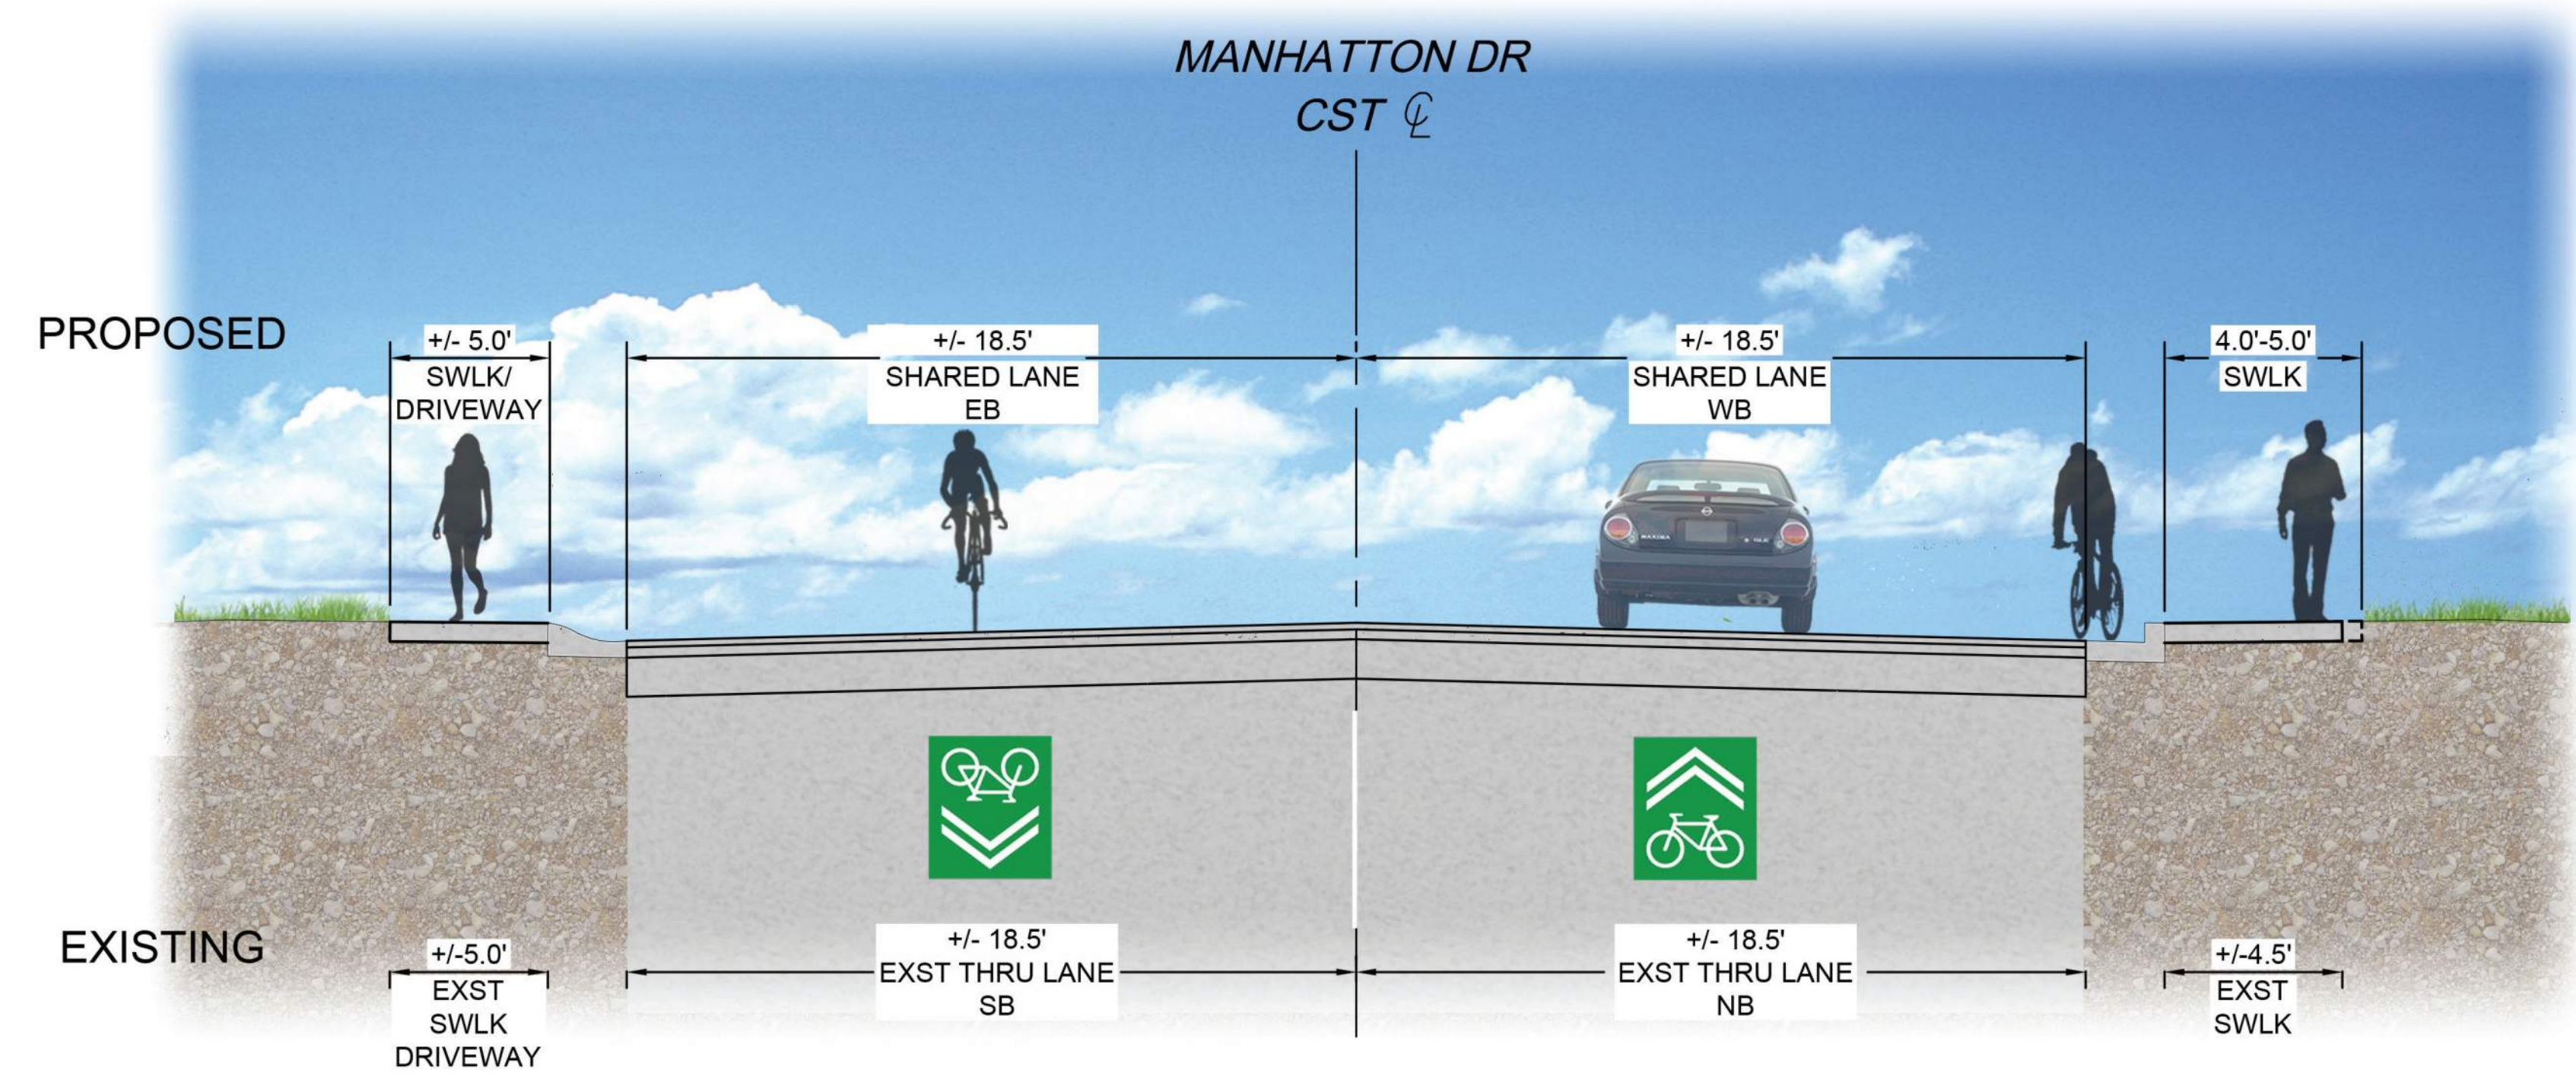

SEGMENT A - KYRENE RD (BASELINE RD - MANHATTAN DR)

NOT TO SCALE

SEGMENT A - BASELINE RD SIGNALIZED CROSSING

NOT TO SCALE

SEGMENT B - MANHATTAN DR (KYRENE RD - DWIGHT PARK)

NOT TO SCALE

SEGMENT B - ROOSEVELT ST (DWIGHT PARK - SOUTHERN AVE)

NOT TO SCALE