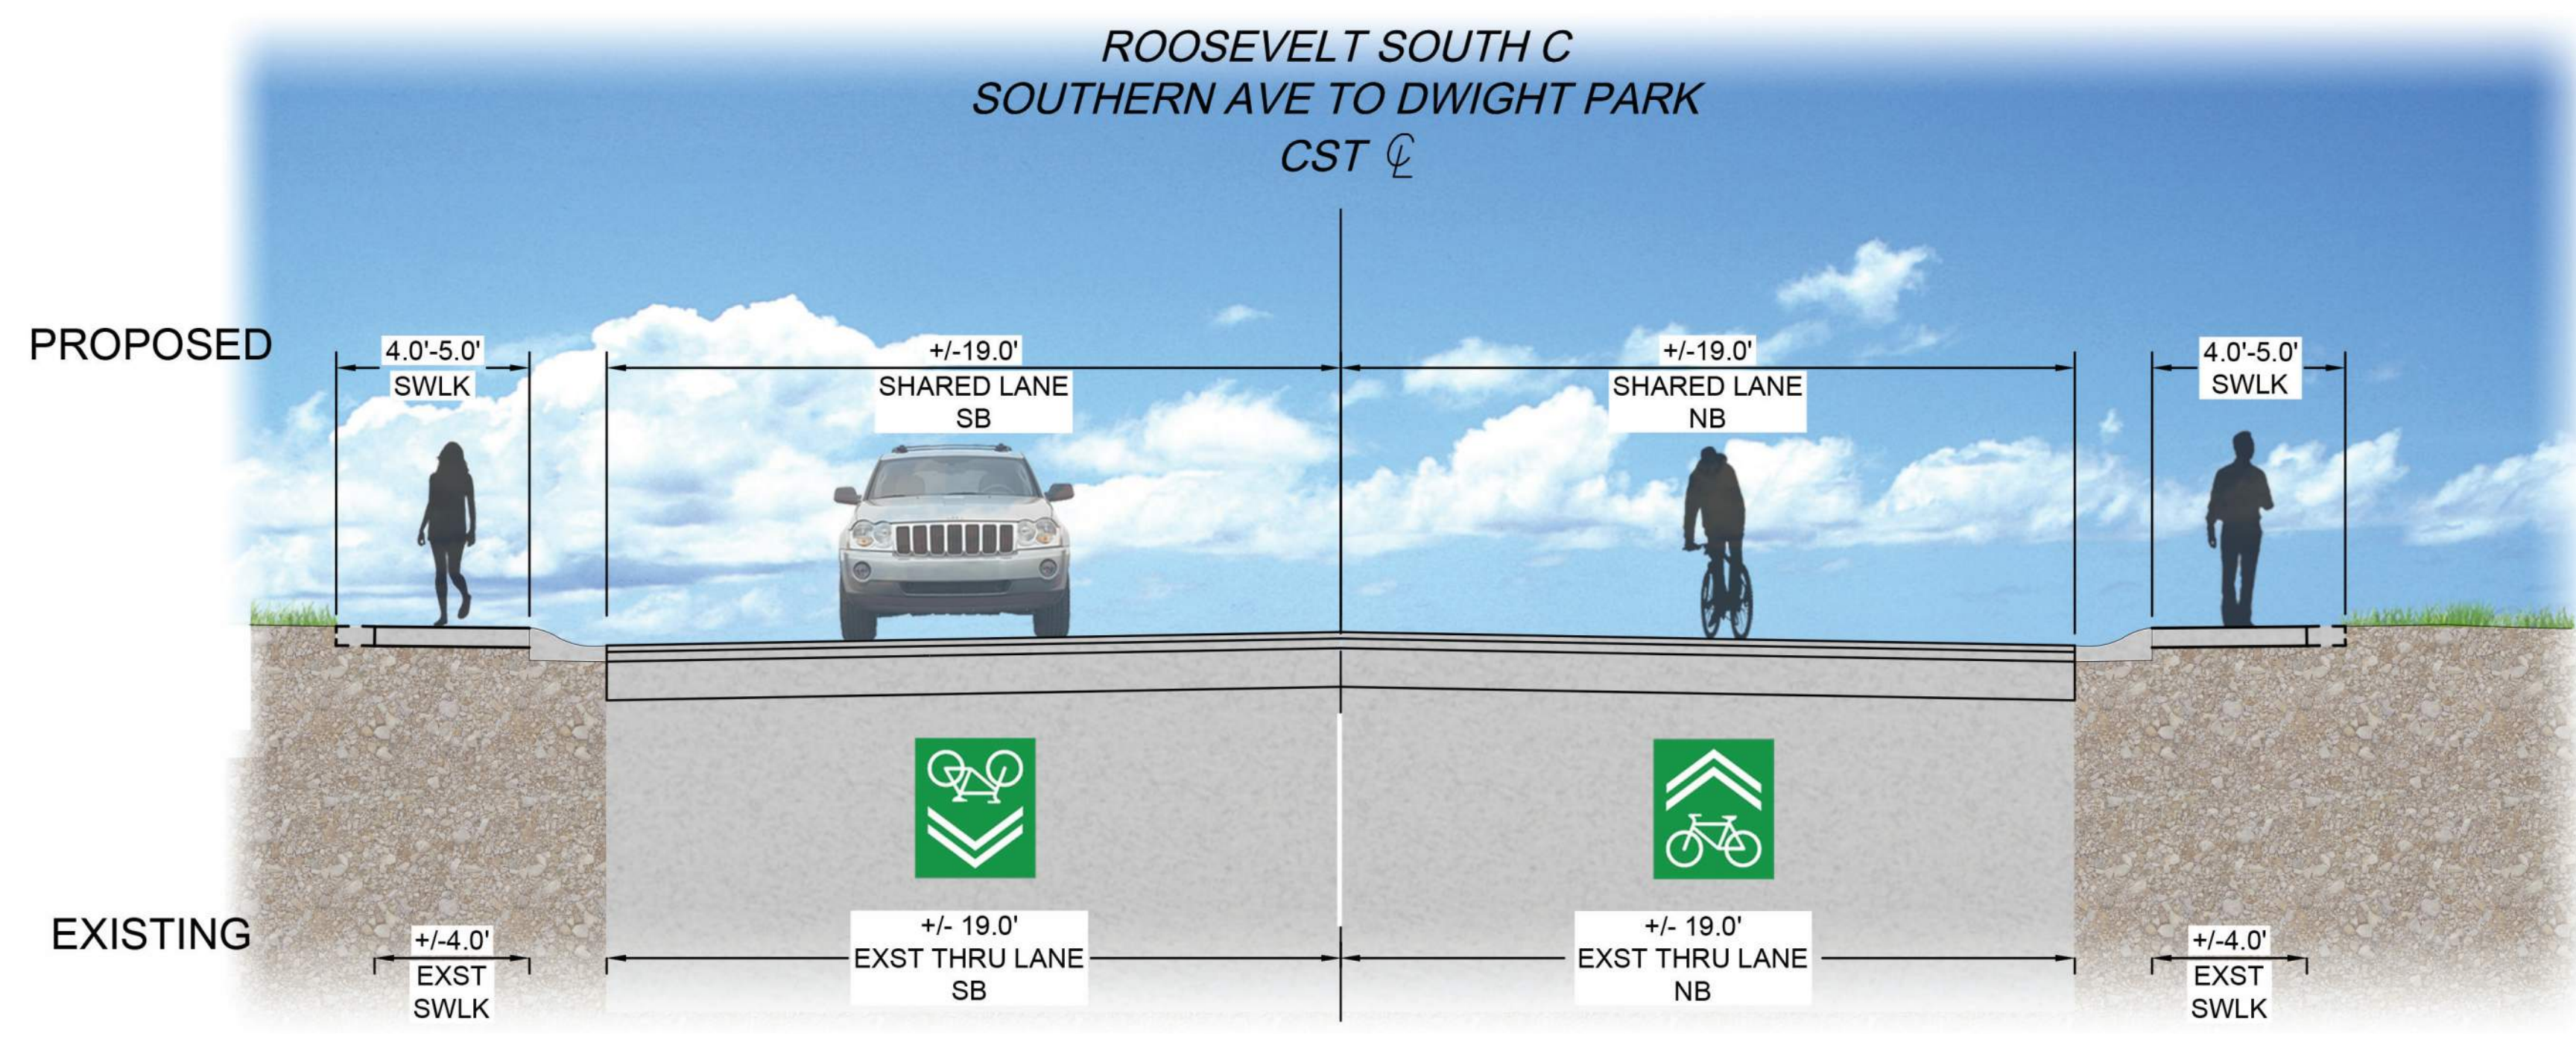

SEGMENT A - KYRENE RD (BASELINE RD - MANHATTAN DR)

NOT TO SCALE

SEGMENT A - BASELINE RD SIGNALIZED CROSSING

NOT TO SCALE

SEGMENT B - MANHATTAN DR (KYRENE RD - DWIGHT PARK)

NOT TO SCALE

SEGMENT B - ROOSEVELT ST (DWIGHT PARK - SOUTHERN AVE)

NOT TO SCALE