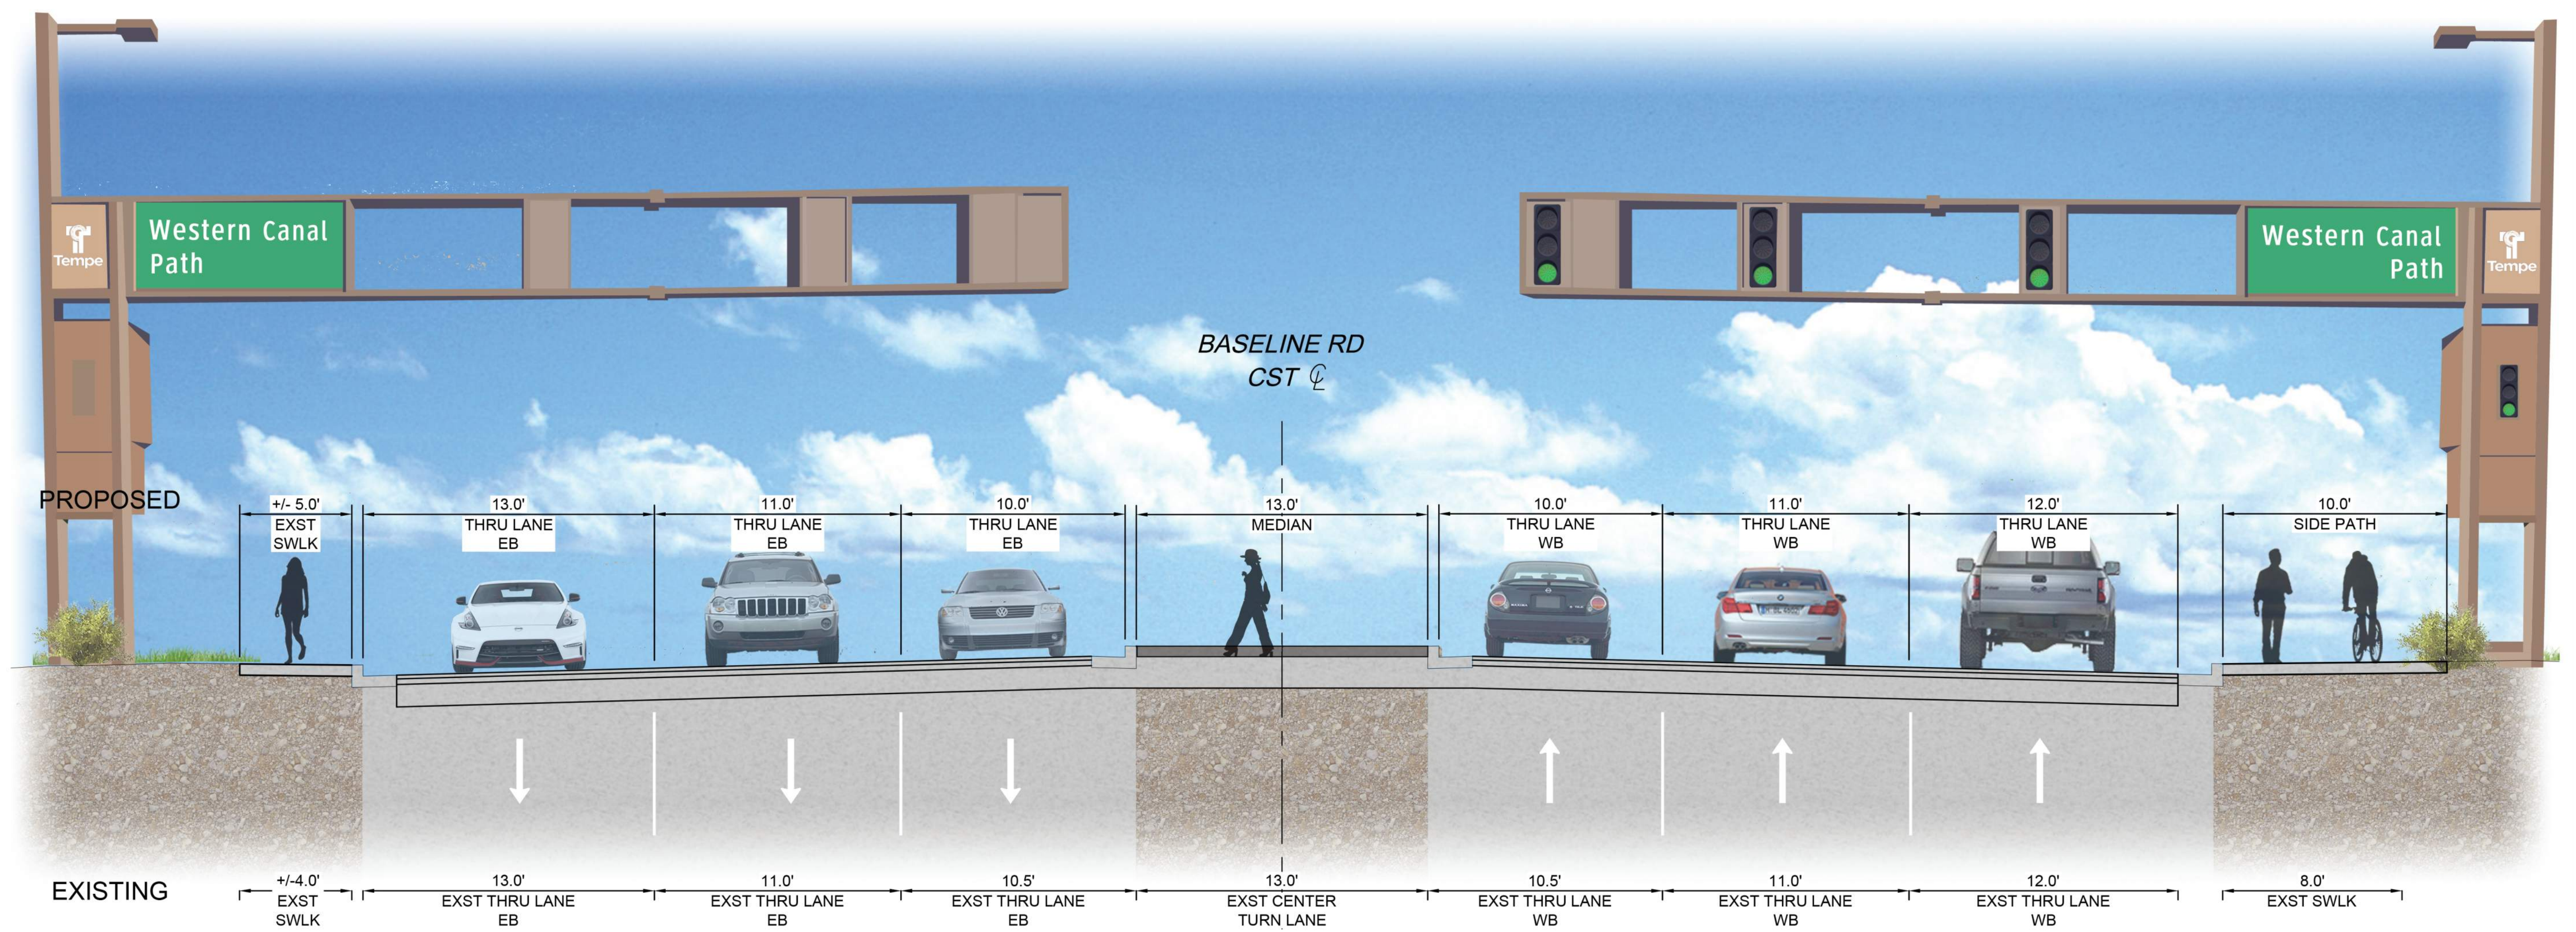

SEGMENT A - KYRENE RD (BASELINE RD - MANHATTAN DR)

NOT TO SCALE

SEGMENT A - BASELINE RD SIGNALIZED CROSSING

NOT TO SCALE

SEGMENT B - MANHATTAN DR (KYRENE RD - DWIGHT PARK)

NOT TO SCALE

SEGMENT B - ROOSEVELT ST (DWIGHT PARK - SOUTHERN AVE)

NOT TO SCALE