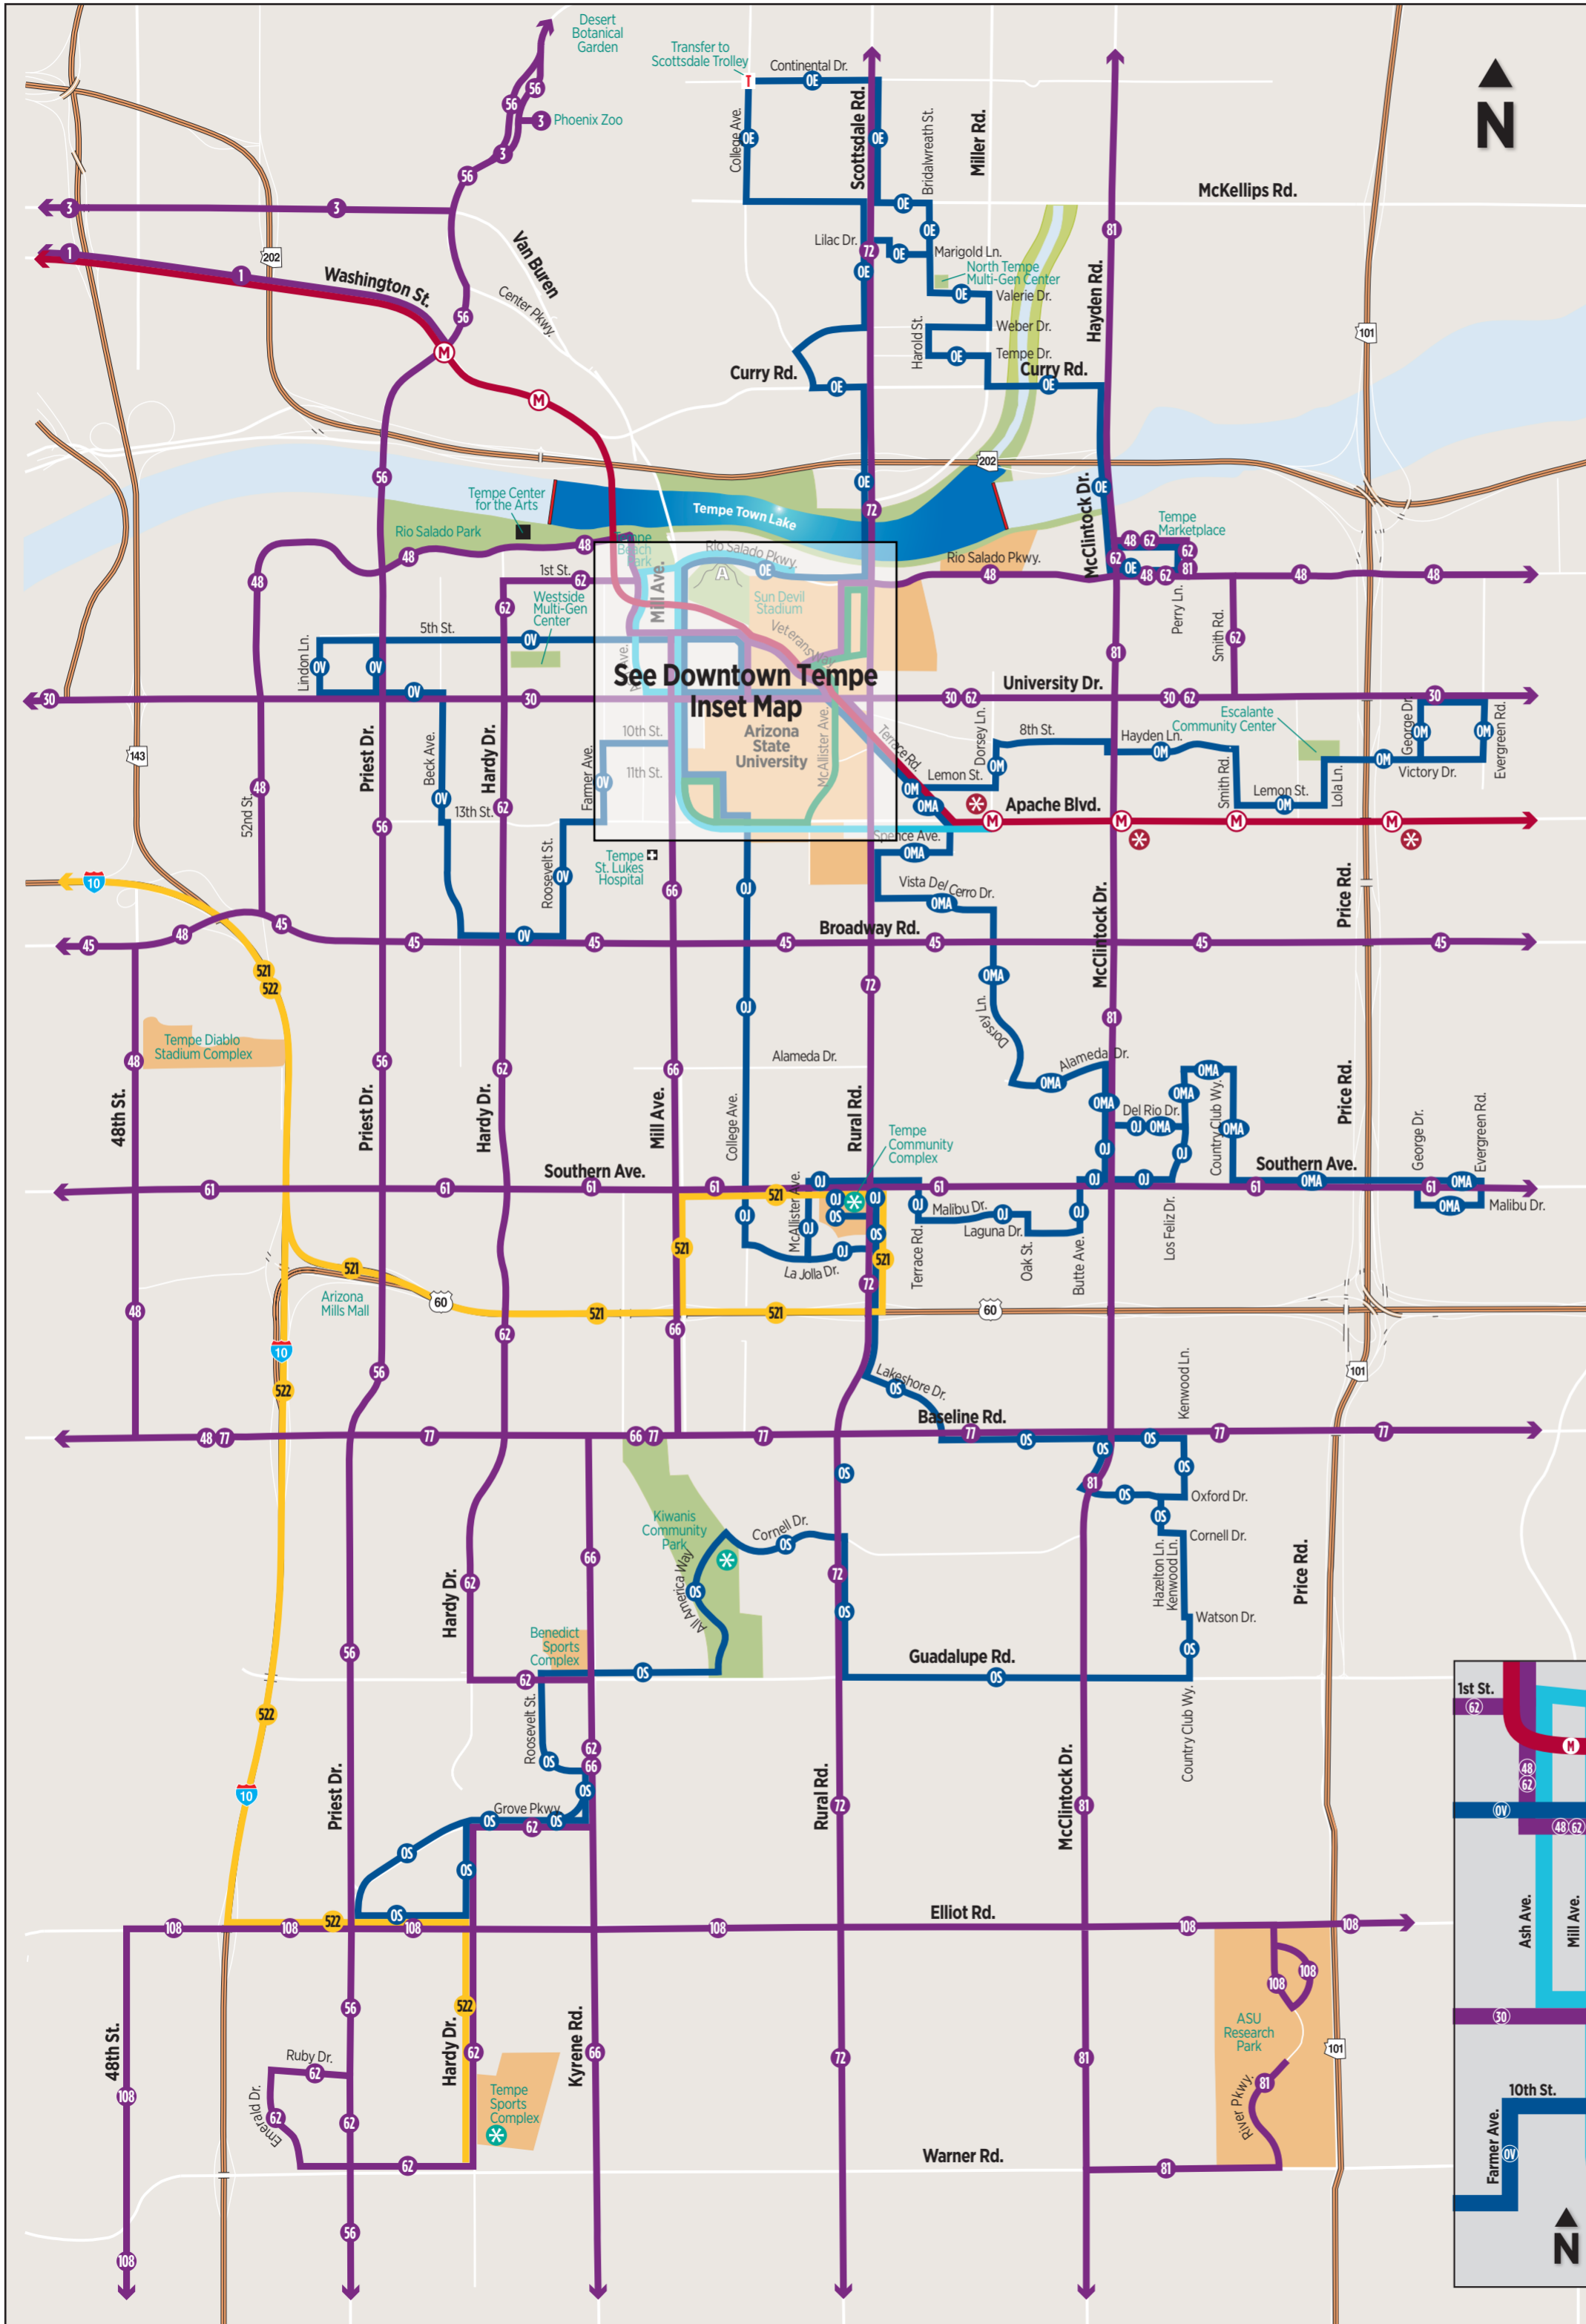

Tempe Transit Map

Legend

Fixed Route/Rutas de Autobús

- 1 Washington
- 3 Van Buren
- 30 University
- 45 Broadway
- 48 48th Street/Rio Salado
- 56 Priest
- 61 Southern
- 62 Hardy
- 66 Mill/Kyrene
- 72 Scottsdale/Rural
- 77 Baseline
- 81 Hayden/McClintock
- 108 Elliot

Orbit (Neighborhood Circulators)/Rutas del Minibús Orbit

- OE Orbit Earth
- OJ Orbit Jupiter
- OMA Orbit Mars
- OM Orbit Mercury
- OS Orbit Saturn
- OV Orbit Venus

FLASH (Free Local Area Shuttle)

- F FLASH

Streetcar

Valley Metro Rail

- Valley Metro Rail Stops:**
 - Priest Drive/Washington Street
 - Center Parkway/Washington Street
 - Mill Avenue/Third Street
 - Veterans Way/College Avenue
 - University Drive/Rural Road
 - Dorsey Lane/Apache Boulevard*
 - McClintock Drive/Apache Boulevard*
 - Smith-Martin/Apache Boulevard
 - Price-101 Freeway/Apache Boulevard*

*Includes park-and-ride location

Express Routes/Rutas de Autobús Express

- SZ1 Central Tempe Express
- SZ2 South Tempe Express

Park-and-Ride

Valley Metro Rail Park-and-Ride

Downtown Tempe Inset