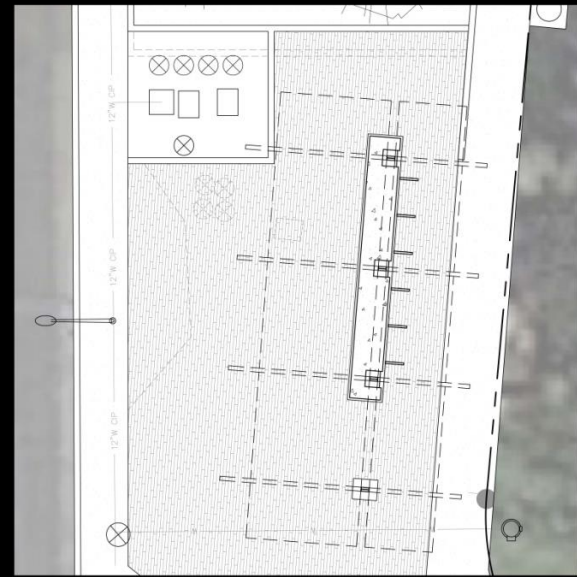

2

encanto dr.

1 RAMADA STRUCTURE

SCALE: NTS

2 ORBIT TRANSIT SHADE STRUCTURE

SCALE: NTS

SCALE: NTS

Existing Conditions

Daley Park Shade Structures – Scheme 01

Orbit Transit / Park Gateway Shade Structure - View NE

Daley Park Shade Structures – Scheme 01

Orbit Transit / Park Gateway Shade Structure - View NW

Daley Park Shade Structures – Scheme 01