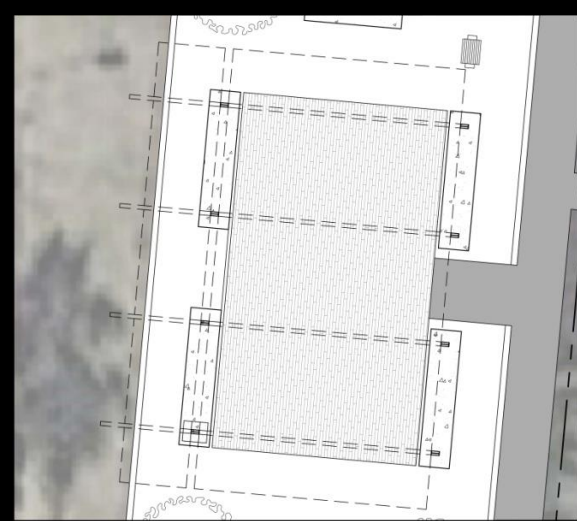

2

encanto dr.

1 RAMADA STRUCTURE

SCALE: NTS

2 ORBIT TRANSIT SHADE STRUCTURE

SCALE: NTS

SCALE: NTS

Existing Conditions

Daley Park Shade Structures – Scheme 01

Orbit Transit / Park Gateway Shade Structure - View NE

Daley Park Shade Structures – Scheme 01

Orbit Transit / Park Gateway Shade Structure - View NW

Daley Park Shade Structures – Scheme 01