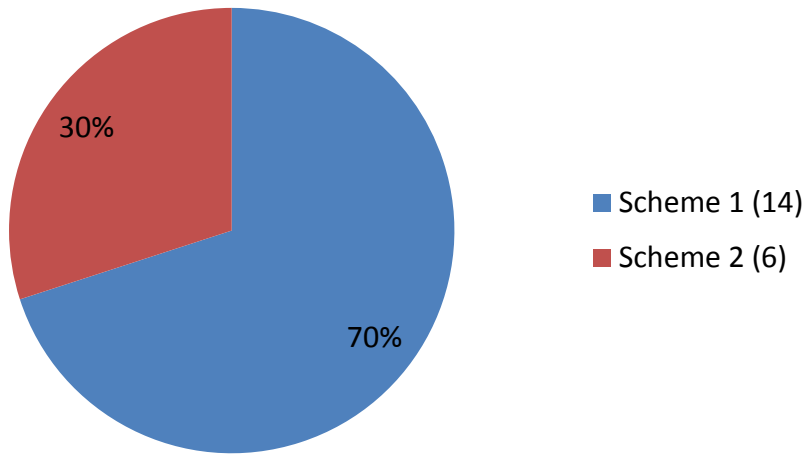

Comments collected from Jan. 23 public meeting and online Jan. 23 – Feb. 6, 2017.

1. Which scheme do you prefer for the new ramadas?

Number of responses: 20

2. Additional Comments

1. I prefer the color scheme in 1
2. I want to thank all of the people representing the three neighborhoods for their work on the park. You've done a great job!
3. These are so cool!!!
4. Excited about this project!
5. It is unclear which scheme is 1 or 2. But I choose the one with the Bocce Ball Court.
6. The modern, clean colors in scheme 1 are much more fitting for Daley Park, in my opinion. Thank you!
7. Thank you all the City staff responsible for this project (Neighborhood Office, Parks, PW, ADA, Streets/Engineering, Water Conservation, Development, Planning, etc.). I am so grateful to live and work in Tempe, and deeply appreciate your devotion and care given to our community, mindful of now and generations to come.