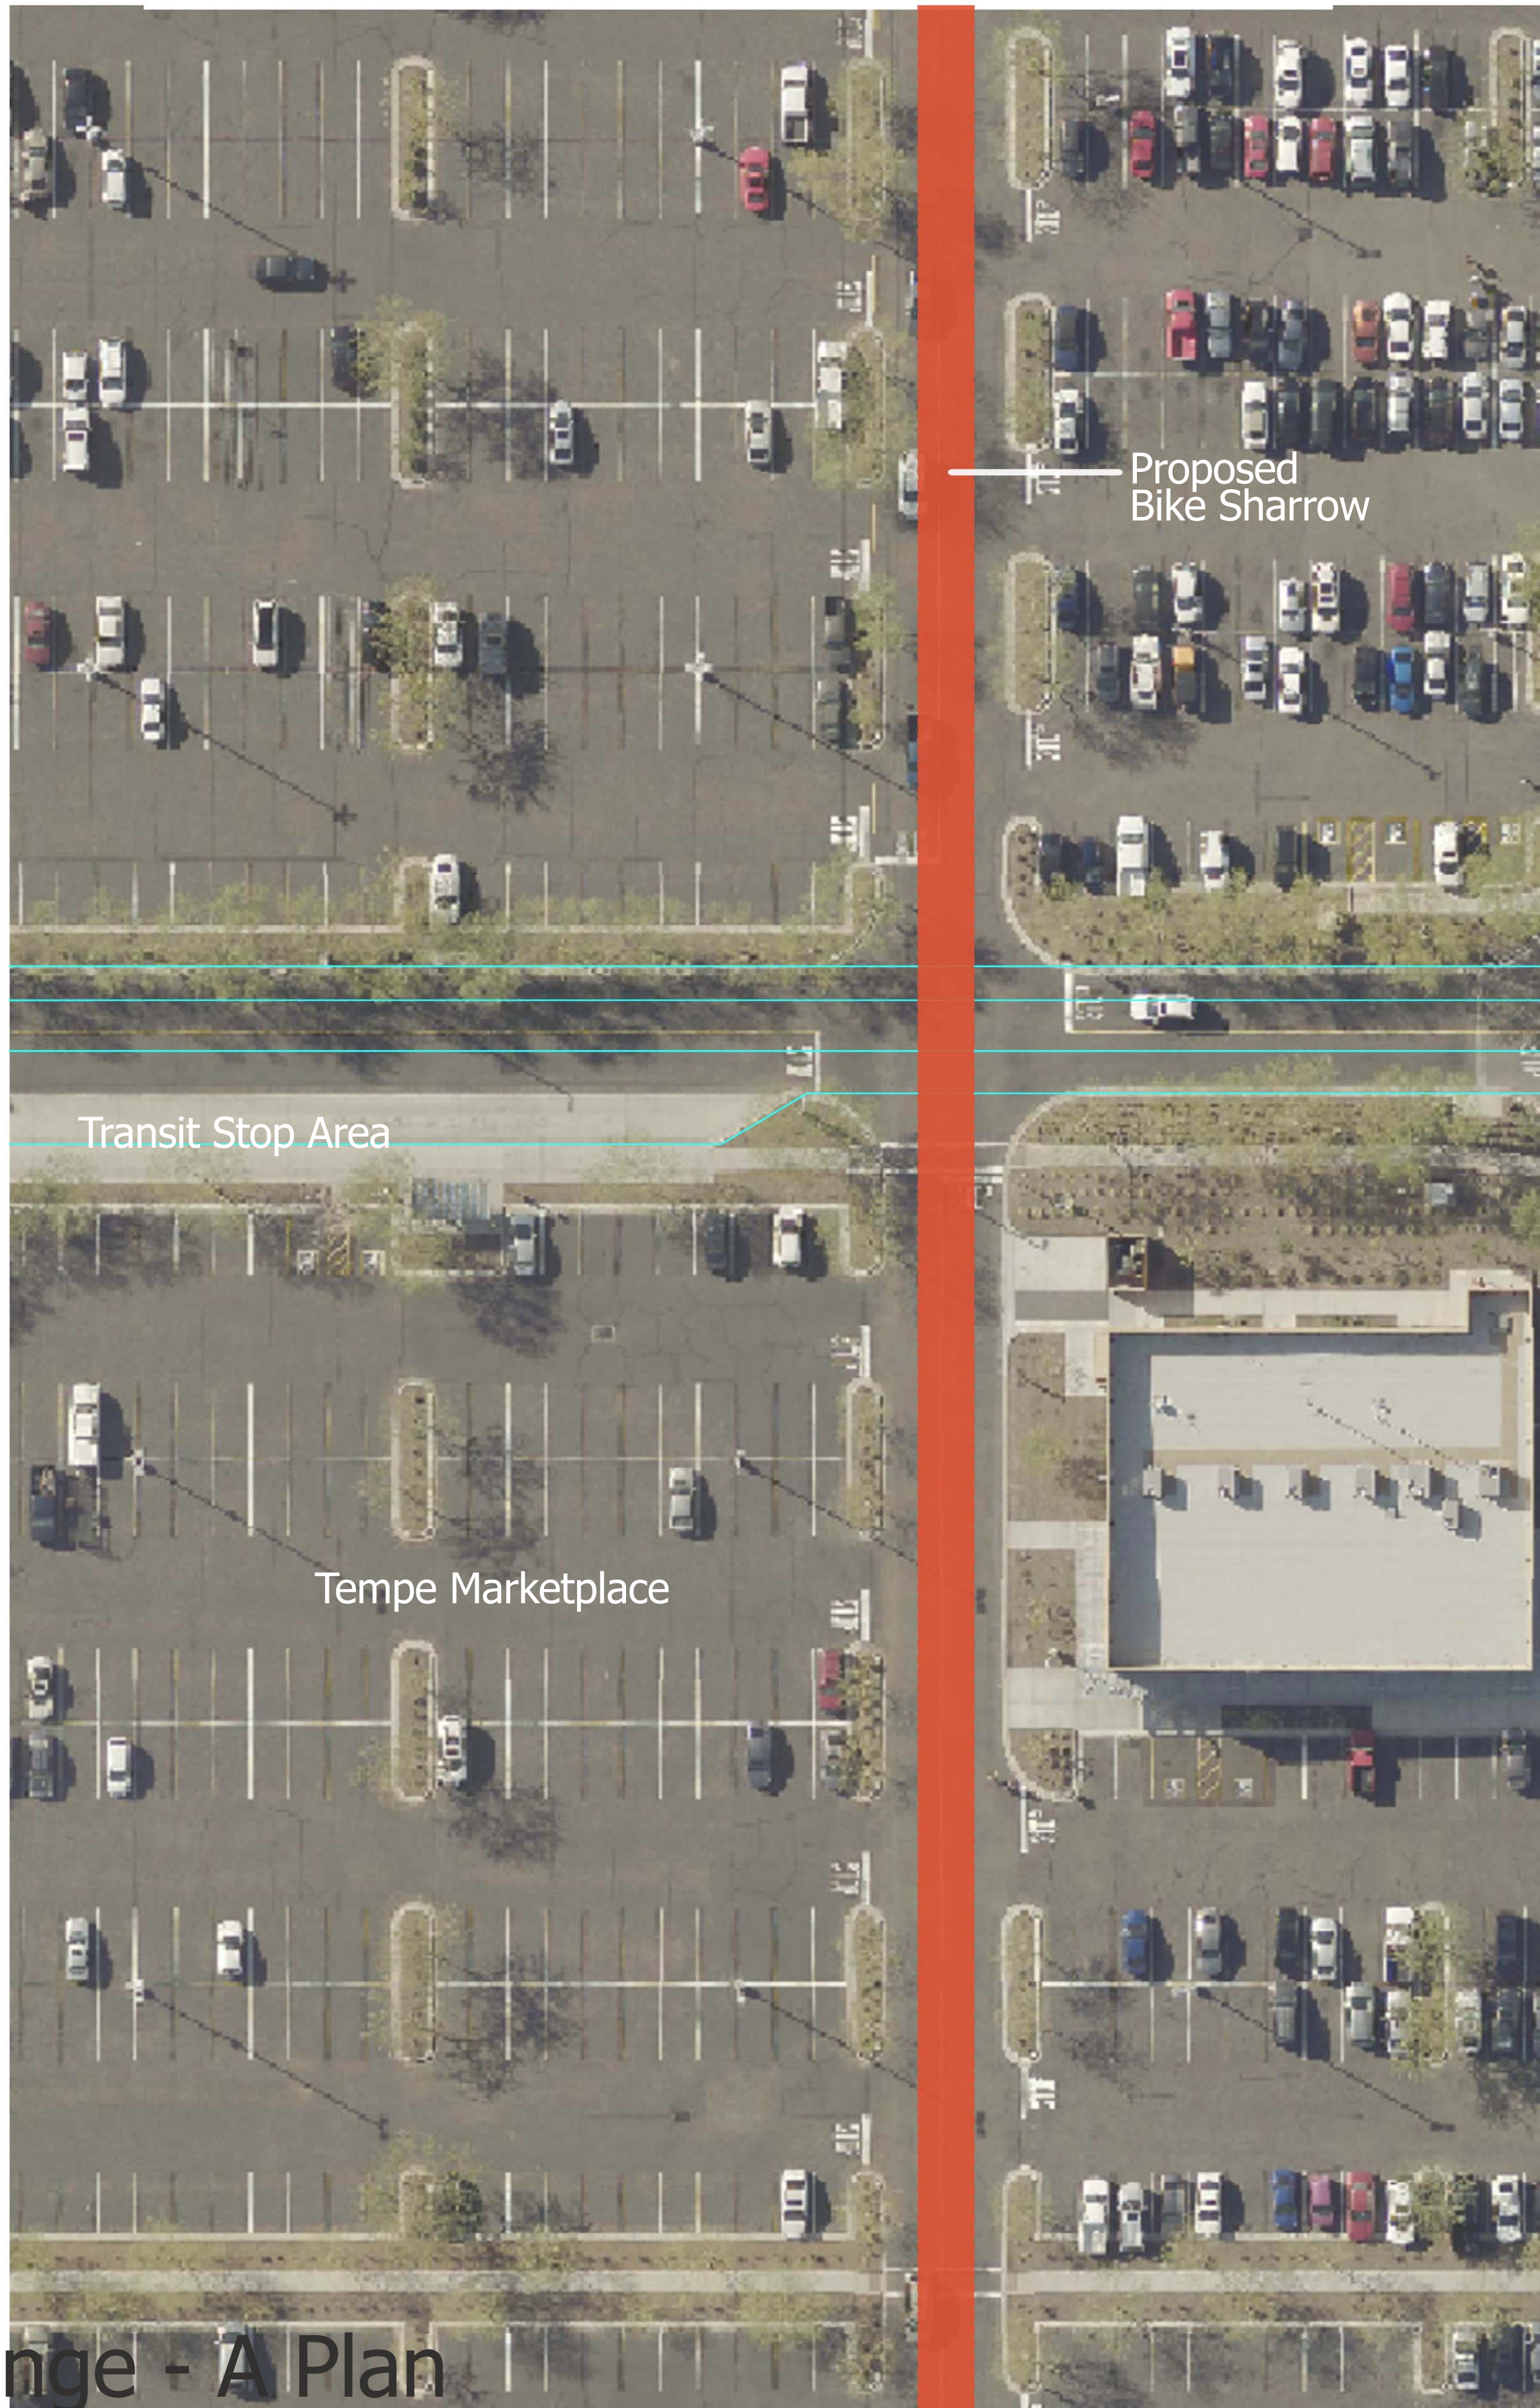

# Orange - A Section

segment Orange - A  
existing

SEGMENT ORANGE - A  
EXISTING

segment Orange - A  
proposed

SEGMENT ORANGE - A  
ALTERNATIVE

## Orange - A Plan Tempe Marketplace 0' R/W - private easement

Harrington Planning + Design  
landscape architecture environmental planning urban design

Project Draft Concepts  
City of Tempe  
Country Club Way Bike & Pedestrian Study