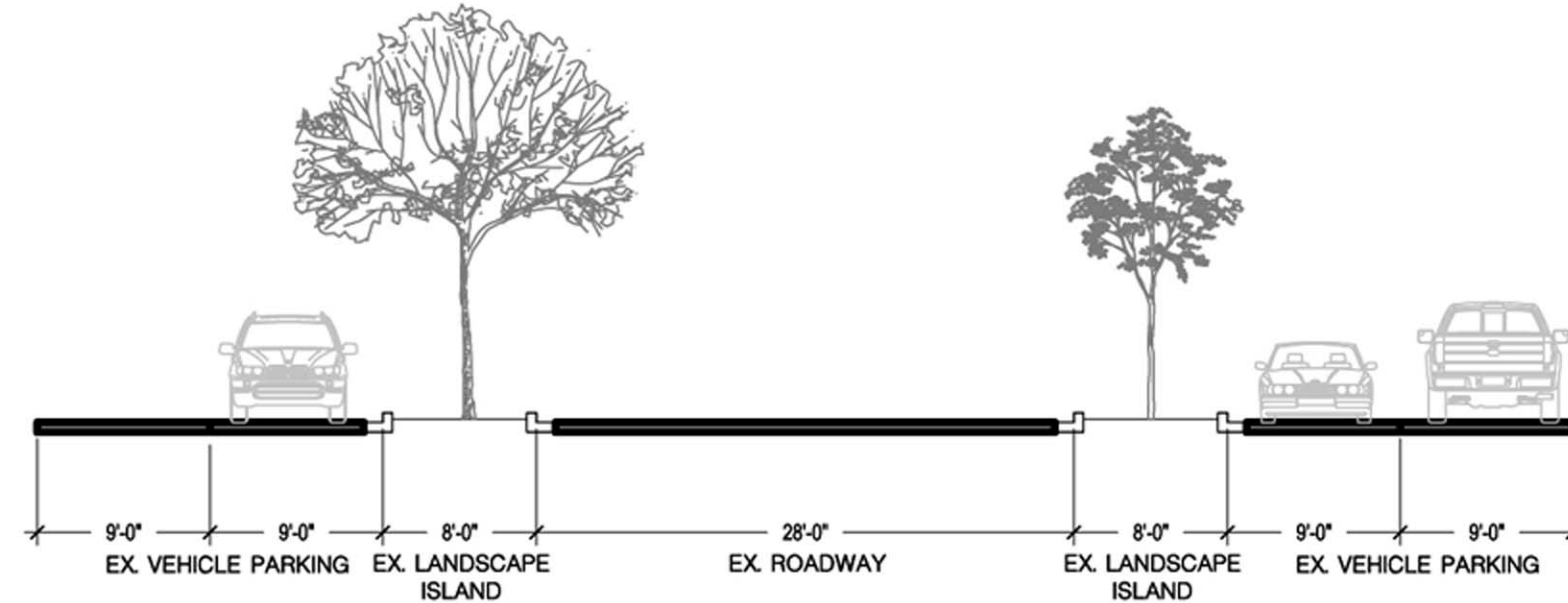

Orange - A Section

segment Orange - A
existing

SEGMENT ORANGE - A
EXISTING

segment Orange - A
proposed