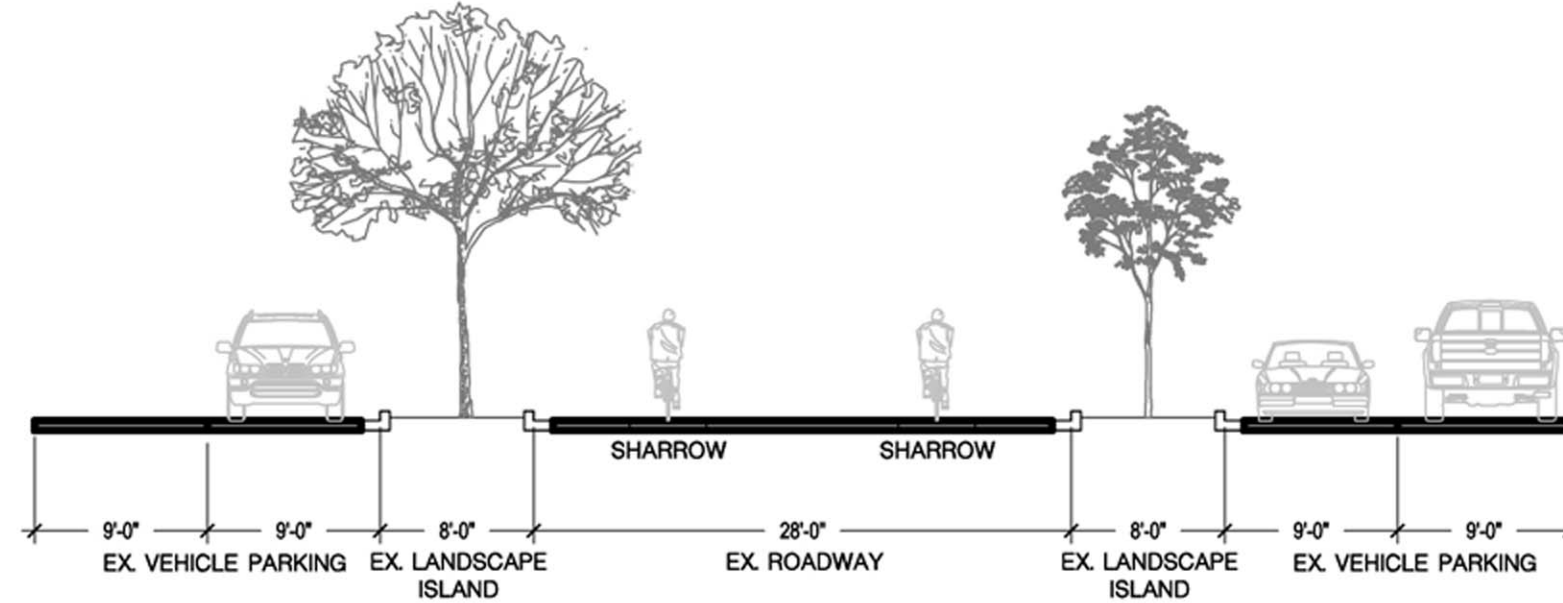

SEGMENT ORANGE - A
ALTERNATIVE