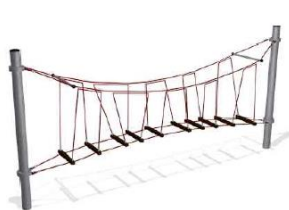

ROUND THE BEND

SWAY BRIDGE

ROCKY RIDGE

BOUNCE BUTTON

Playground Equipment

PLAYGROUND SHADE SAIL STRUCTURE

PLAYGROUND HIP ROOF SHADE STRUCTURE

PICNIC RAMADA METAL ROOF STRUCTURE

PICNIC AREA SHADE SAIL STRUCTURE

PICNIC AREA HIP ROOF SHADE STRUCTURE

PICNIC RAMADA METAL ROOF STRUCTURE

DRUM CIRCLE

PAR FIT COURSE

TWO SEAT SEESAW

Community Gardens

- Organic garden
- Communal model
 - Portion to volunteers
 - Portion to TCAA food pantry