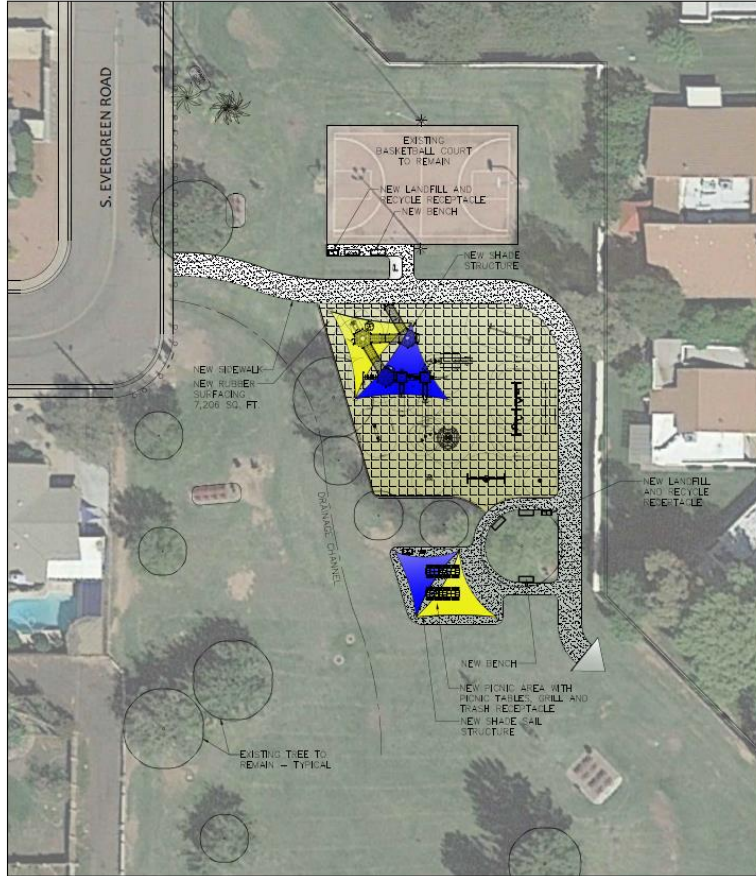

Parameters

● Reconfigured & Accessible Playground Area

- Accessible pathway
- Playground/pathway lighting

● Ramada

- Covered picnic area
- Accessible pathway
- Lighting

● Irrigation

● Community Garden

Existing Park Conditions

Playground Layout

Playground Theme

NATURE THEME PLAYGROUND

SPORTS THEME PLAYGROUND

NATURE THEME PLAYGROUND

SPORTS THEME PLAYGROUND

Playground Equipment

PLAY STRUCTURE 2-5 YEAR OLD (TRADITIONAL)

PLAY STRUCTURE 2-5 YEAR OLD (MODERN)

PLAY STRUCTURE 5-12 YEAR OLD (TRADITIONAL)

PLAY STRUCTURE 5-12 YEAR OLD (MODERN)

TIRE SWING

ARCH SWINGS

TODDLER SWING

EXPRESSIONS SWING

UNITY SWING

PICNIC AREA SHADE SAIL STRUCTURE

PICNIC AREA HIP ROOF SHADE STRUCTURE

PICNIC RAMADA METAL ROOF STRUCTURE

DRUM CIRCLE

PAR FIT COURSE

TWO SEAT SEESAW

Community Gardens

- Organic garden
- Communal model
 - Portion to volunteers
 - Portion to TCAA food pantry