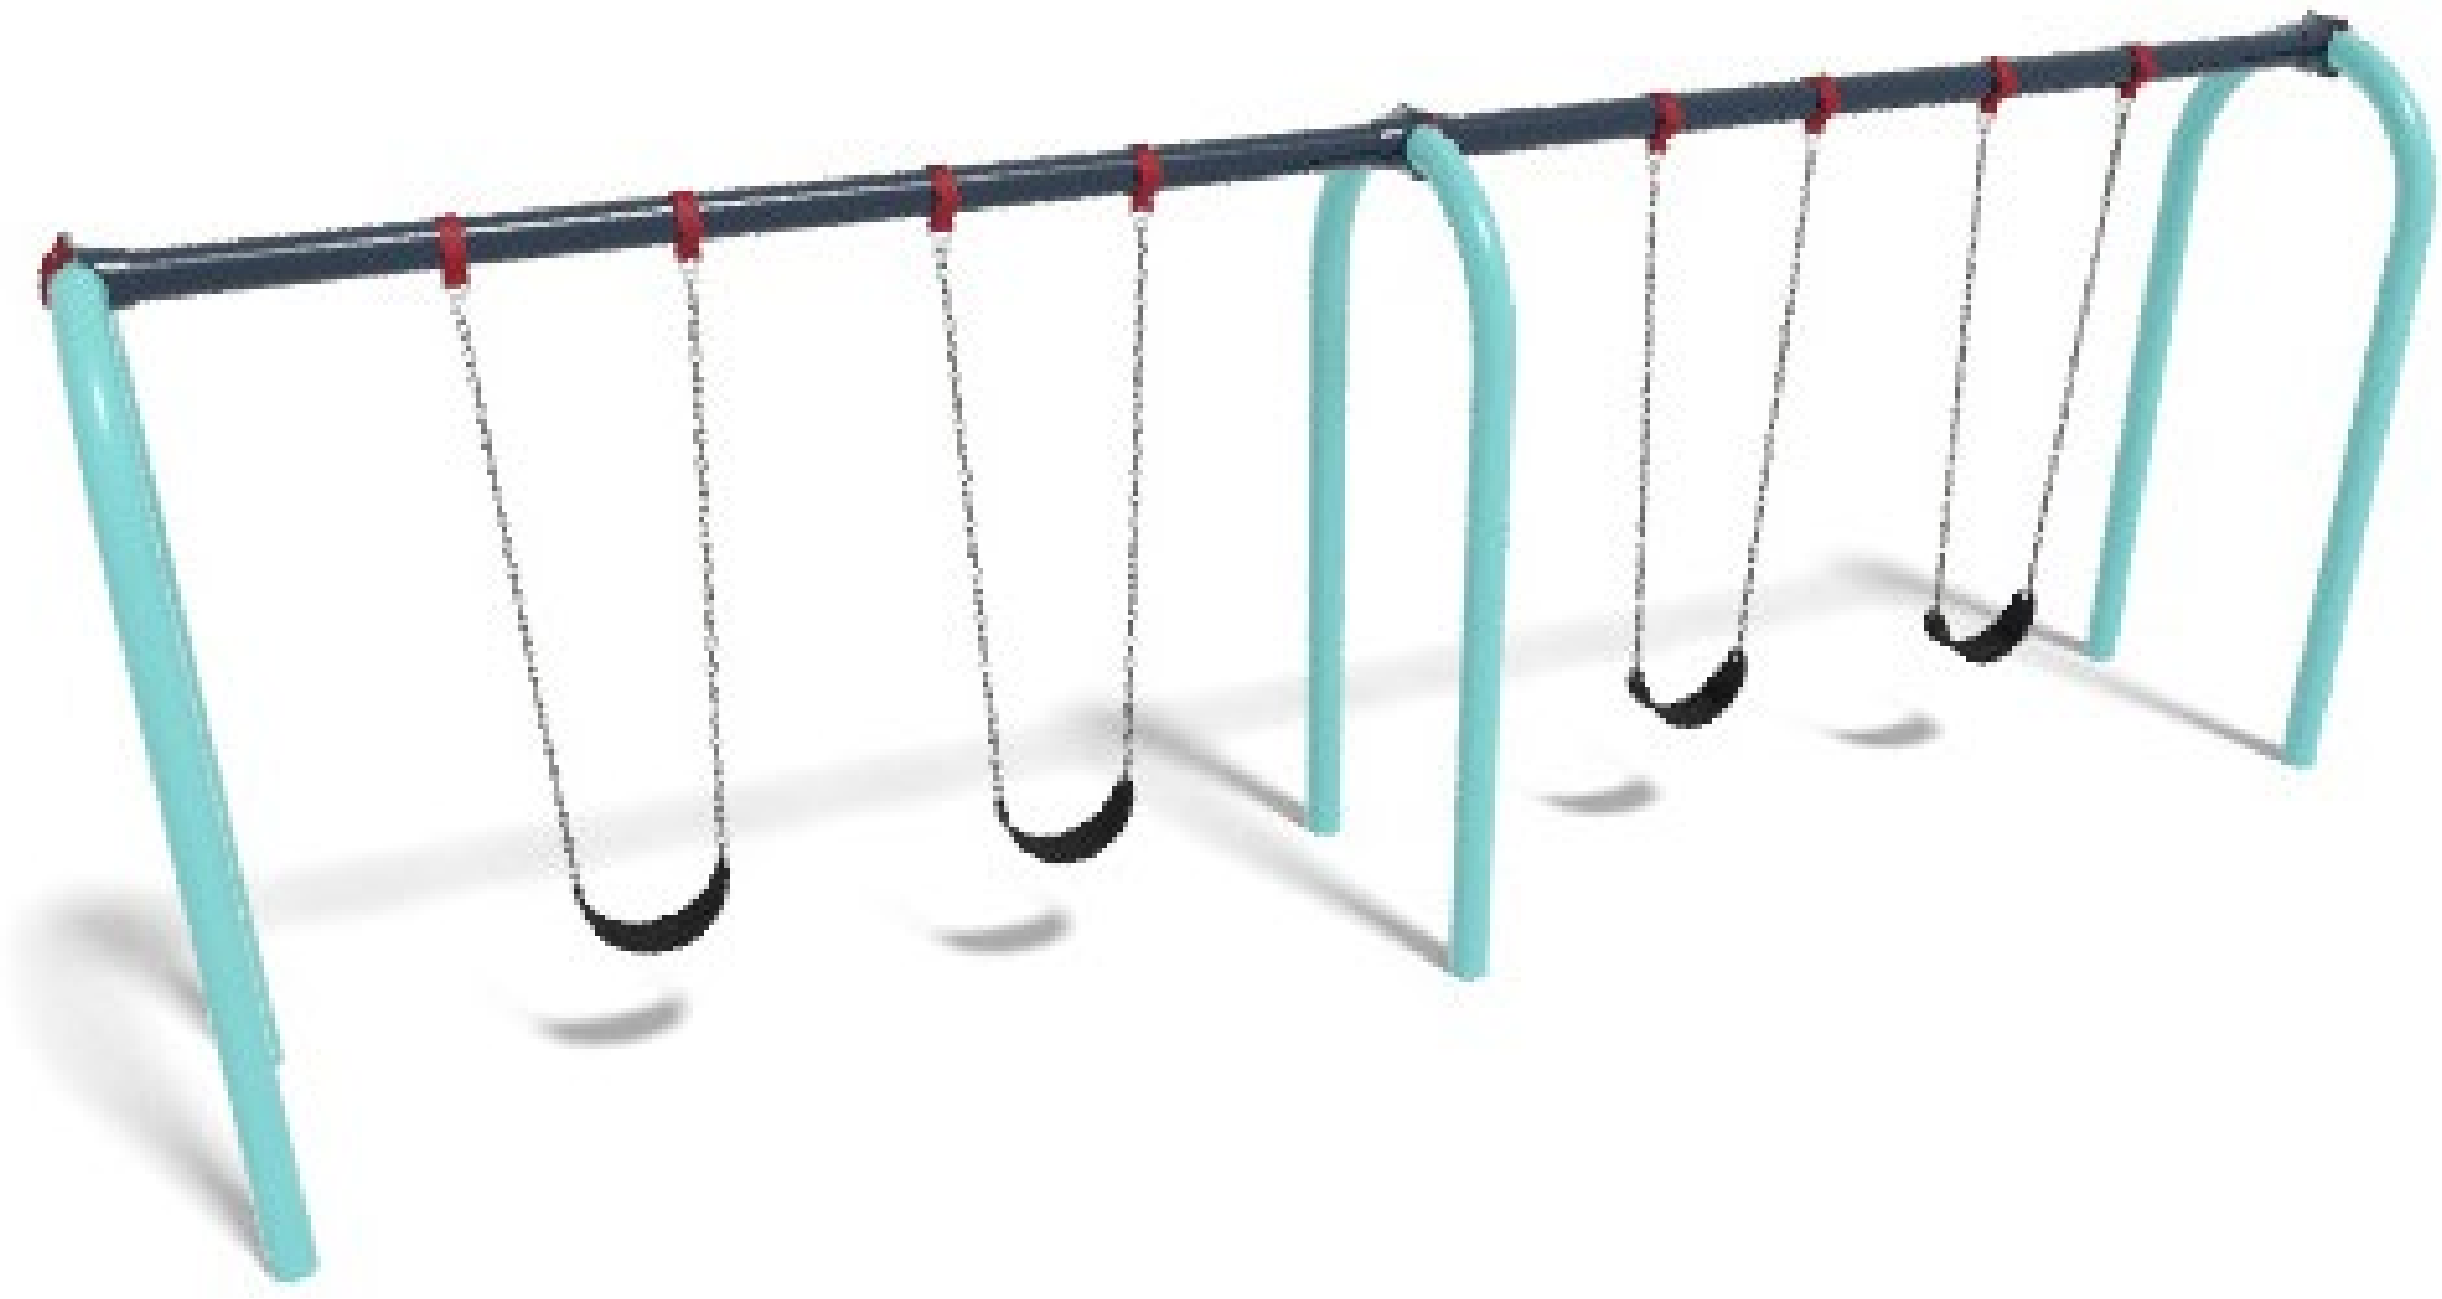

PLAYGROUND EQUIPMENT

A. SWINGS