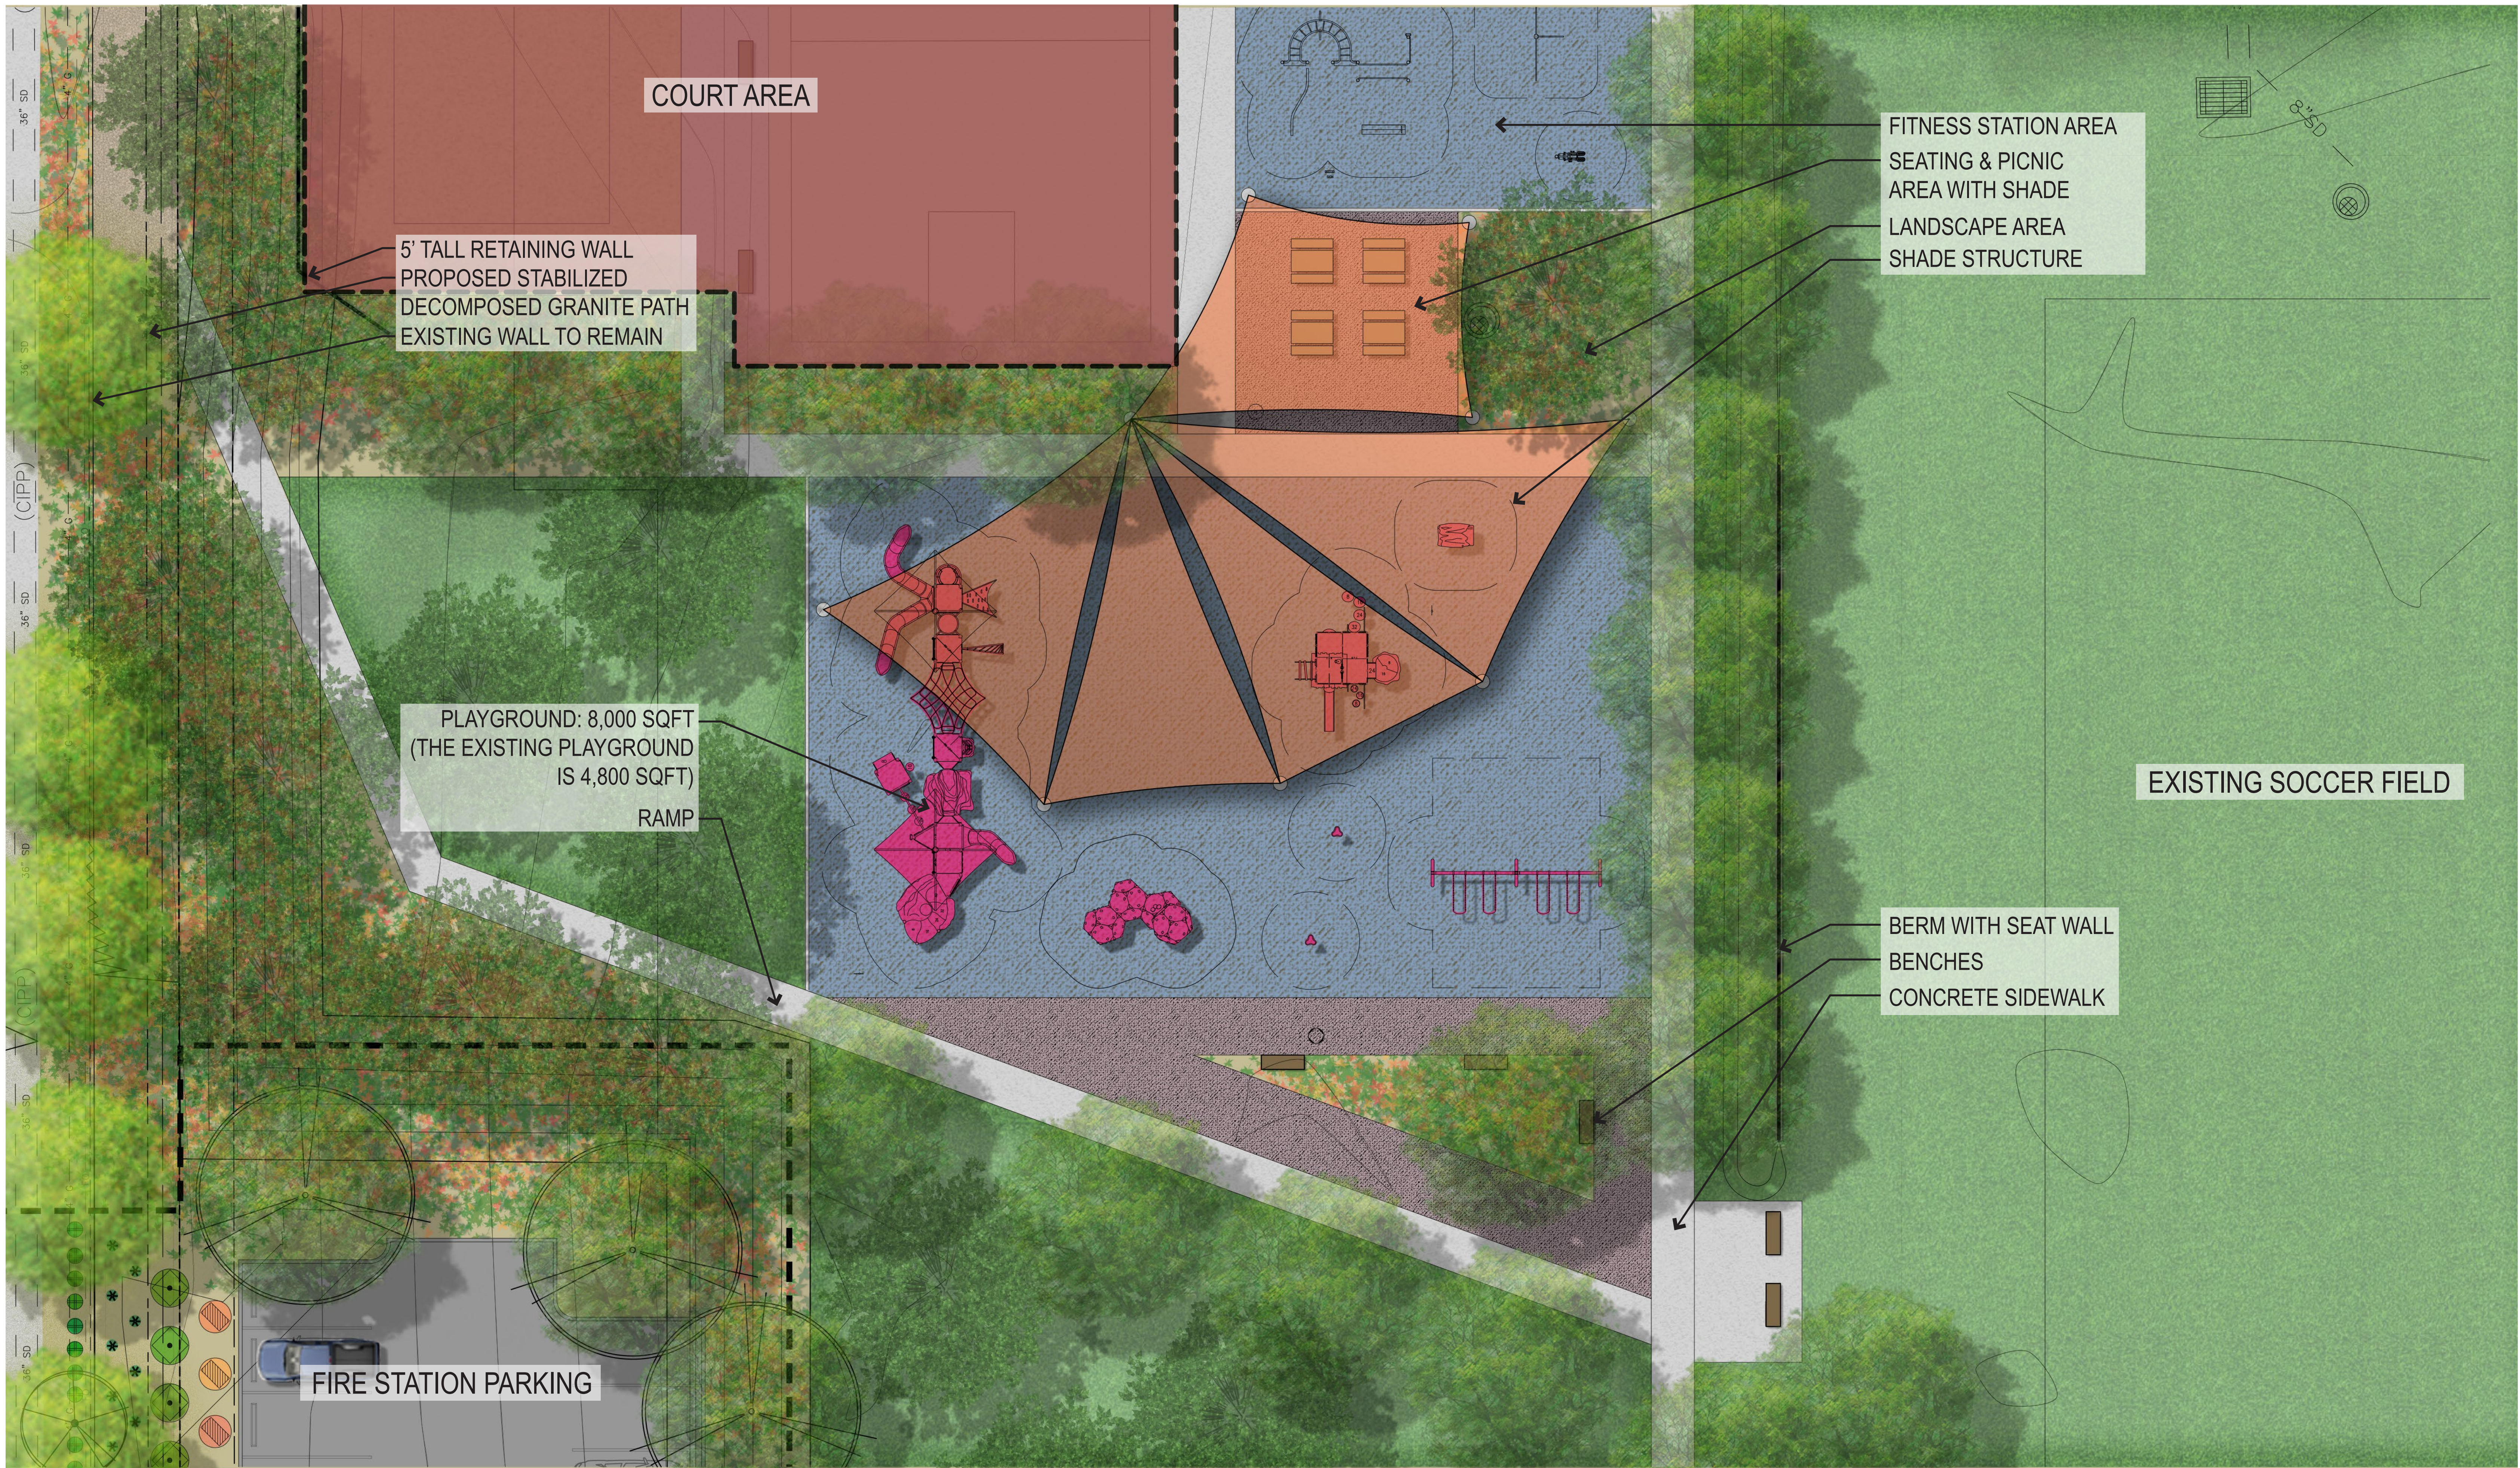

EXISTING SIDEWALK TO REMAIN
 EXISTING WALL TO REMAIN
 PROPOSED STABILIZED
 DECOMPOSED GRANITE PATH
 5' TALL RETAINING WALL

DOG PARK
 OPTION A
 ~12,250 SQFT

COURT AREA

PLAYGROUND
 (SEE ENLARGEMENTS)

FIRE STATION
 PARKING

FITNESS STATIONS
 EXISTING PICNIC
 AREA TO REMAIN

NEW AND EXISTING TREES
 (~100 TOTAL)
 EXISTING SIDEWALK
 TO REMAIN
 NEW SIDEWALK LINK

FITNESS STATIONS

FITNESS STATIONS
 18" HIGH SEAT/ RETAINING WALLS
 EXISTING SIDEWALK TO REMAIN
 NEW SIDEWALK LINK

COURT AREA

5' TALL RETAINING WALL
PROPOSED STABILIZED
DECOMPOSED GRANITE PATH
EXISTING WALL TO REMAIN

PLAYGROUND: 8,000 SQFT
(THE EXISTING PLAYGROUND
IS 4,800 SQFT)
RAMP

FIRE STATION PARKING

FITNESS STATION AREA
SEATING & PICNIC
AREA WITH SHADE
LANDSCAPE AREA
SHADE STRUCTURE

EXISTING SOCCER FIELD

BERM WITH SEAT WALL
BENCHES
CONCRETE SIDEWALK

COURT AREA

LANDSCAPE AREA

5' TALL RETAINING WALL
PROPOSED STABILIZED
DECOMPOSED GRANITE PATH
EXISTING WALL TO REMAIN

PLAYGROUND: 7,500 SQFT
(THE EXISTING PLAYGROUND
IS 4,800 SQFT)
RAMP