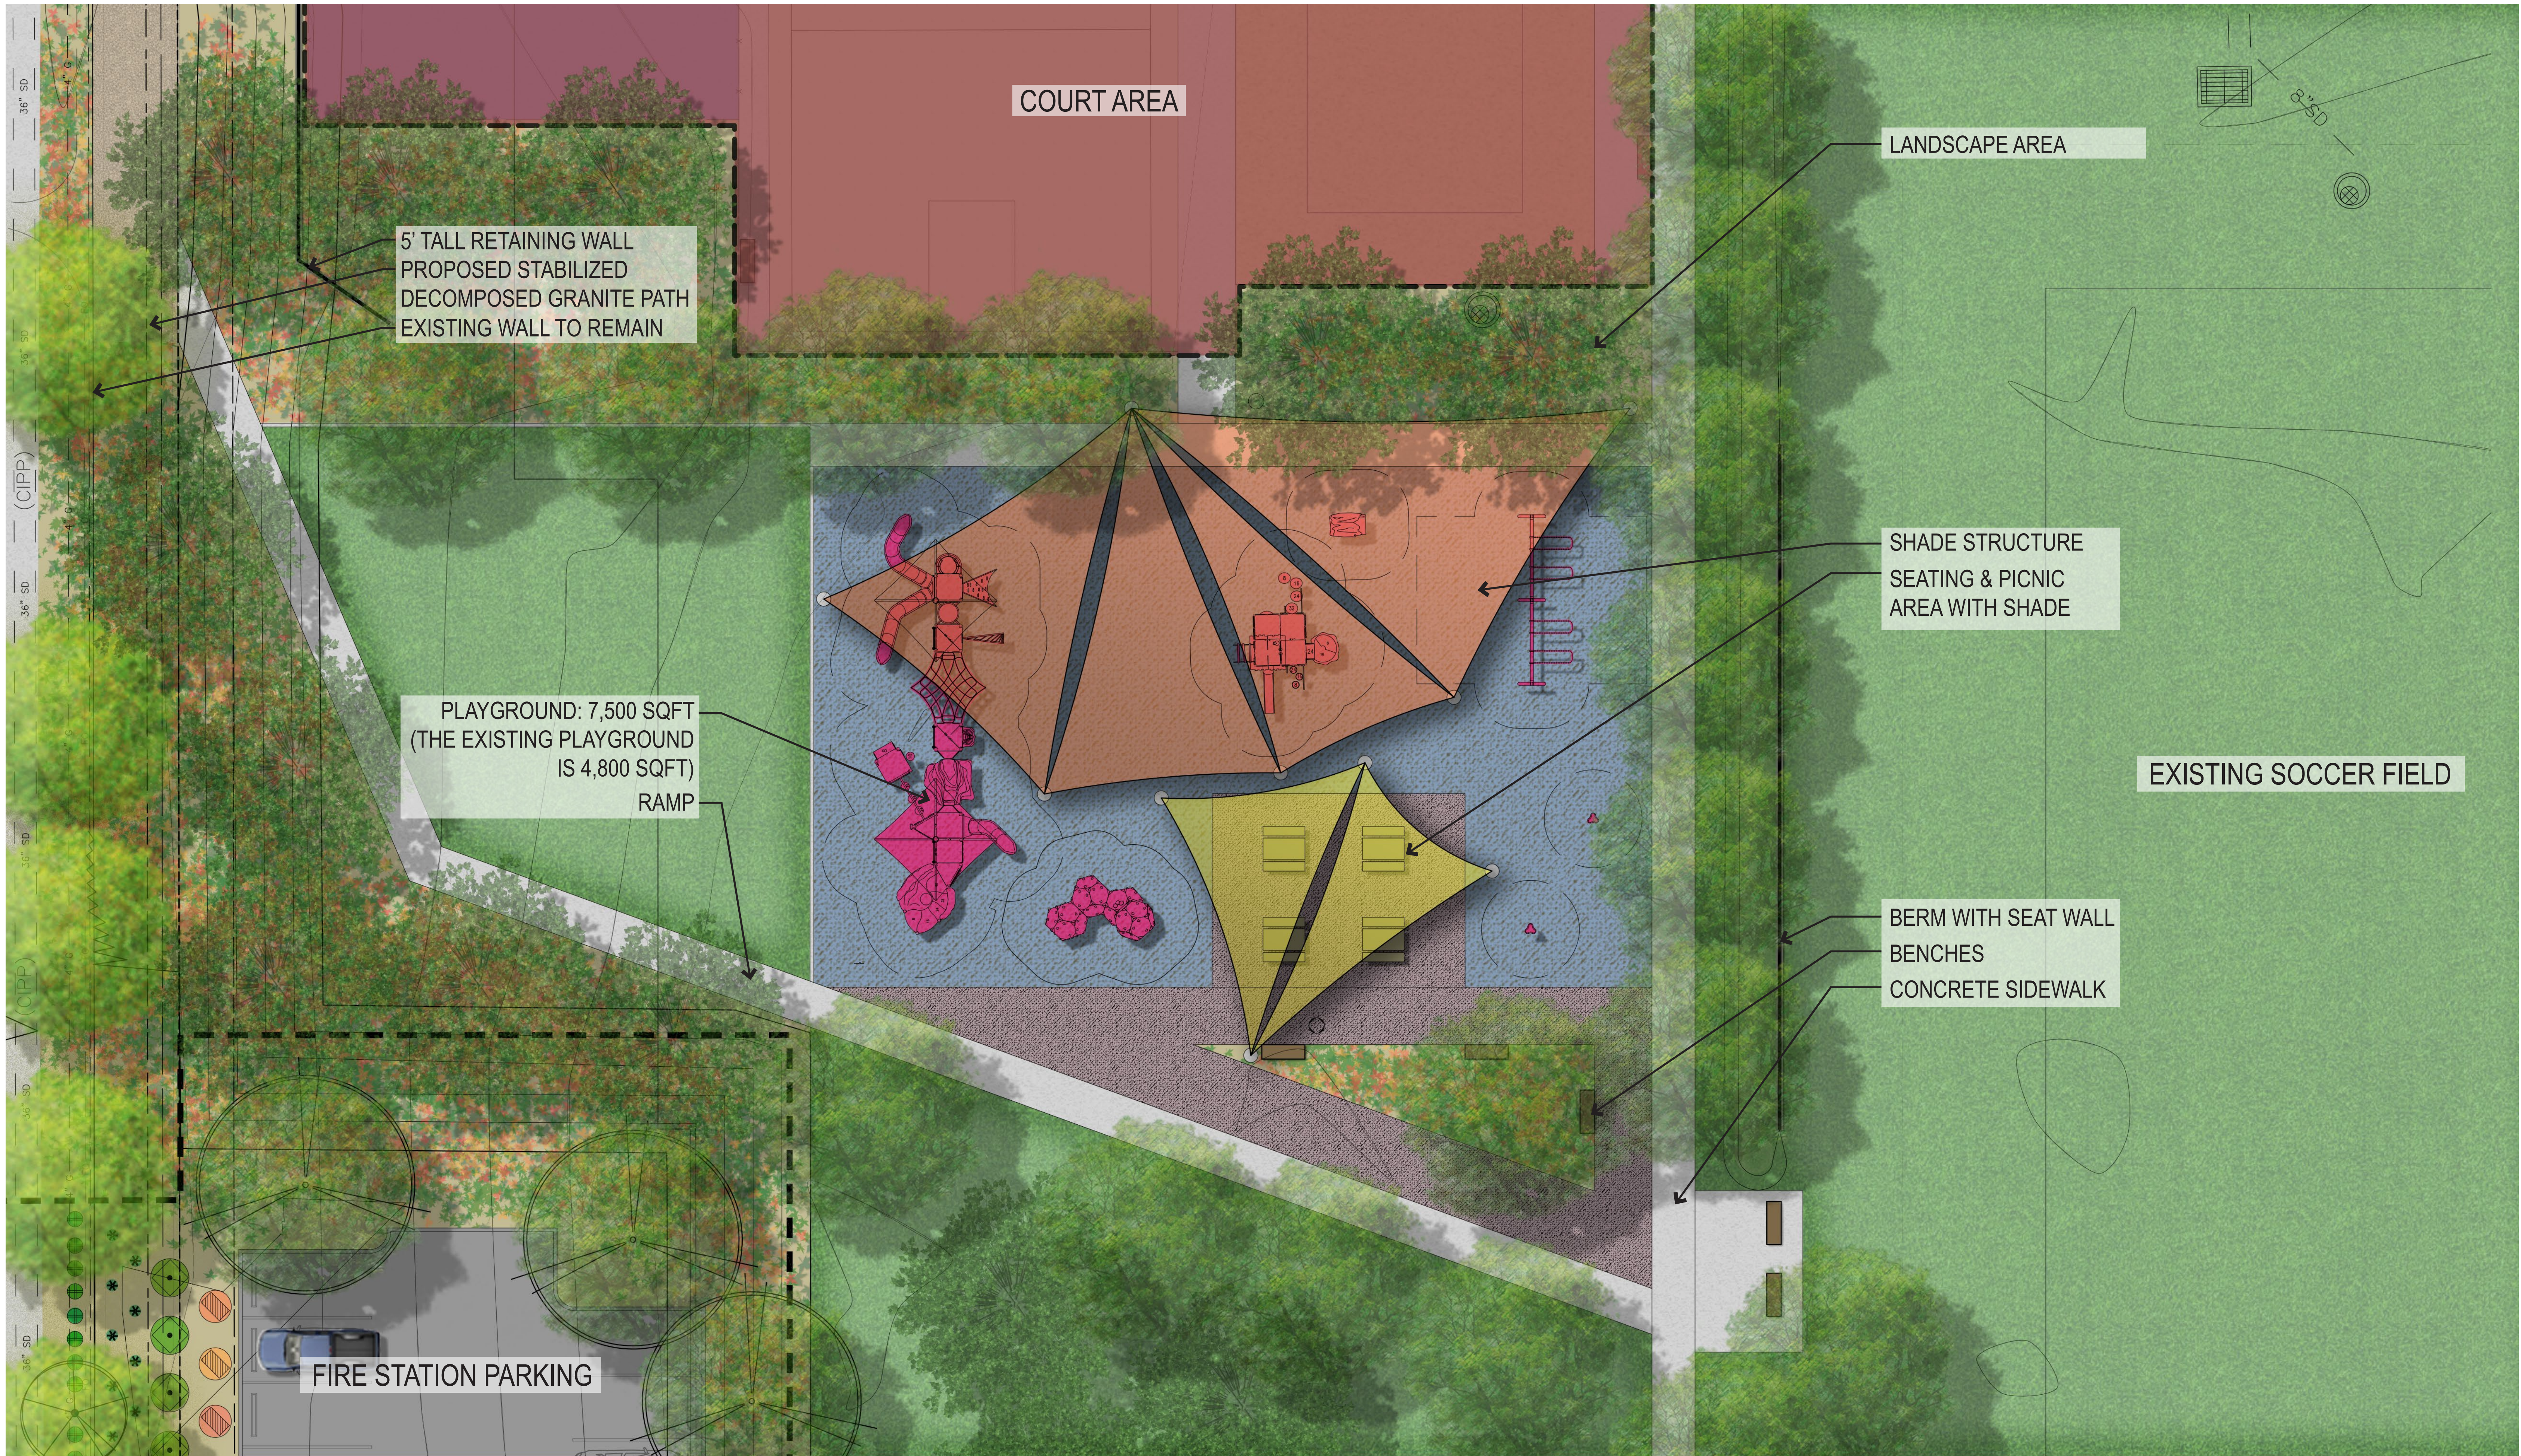

EXISTING SIDEWALK TO REMAIN
 EXISTING WALL TO REMAIN
 PROPOSED STABILIZED
 DECOMPOSED GRANITE PATH
 5' TALL RETAINING WALL

DOG PARK
 OPTION A
 ~12,250 SQFT

COURT AREA

PLAYGROUND
 (SEE ENLARGEMENTS)

FIRE STATION
 PARKING

FITNESS STATIONS
 EXISTING PICNIC
 AREA TO REMAIN

NEW AND EXISTING TREES
 (~100 TOTAL)
 EXISTING SIDEWALK
 TO REMAIN
 NEW SIDEWALK LINK

FITNESS STATIONS

FITNESS STATIONS
 18" HIGH SEAT/ RETAINING WALLS
 EXISTING SIDEWALK TO REMAIN
 NEW SIDEWALK LINK

COURT AREA

5' TALL RETAINING WALL
PROPOSED STABILIZED
DECOMPOSED GRANITE PATH
EXISTING WALL TO REMAIN

PLAYGROUND: 8,000 SQFT
(THE EXISTING PLAYGROUND
IS 4,800 SQFT)
RAMP

FIRE STATION PARKING

FITNESS STATION AREA
SEATING & PICNIC
AREA WITH SHADE
LANDSCAPE AREA
SHADE STRUCTURE

EXISTING SOCCER FIELD

BERM WITH SEAT WALL
BENCHES
CONCRETE SIDEWALK

COURT AREA

LANDSCAPE AREA

5' TALL RETAINING WALL
PROPOSED STABILIZED
DECOMPOSED GRANITE PATH
EXISTING WALL TO REMAIN

PLAYGROUND: 7,500 SQFT
(THE EXISTING PLAYGROUND
IS 4,800 SQFT)
RAMP