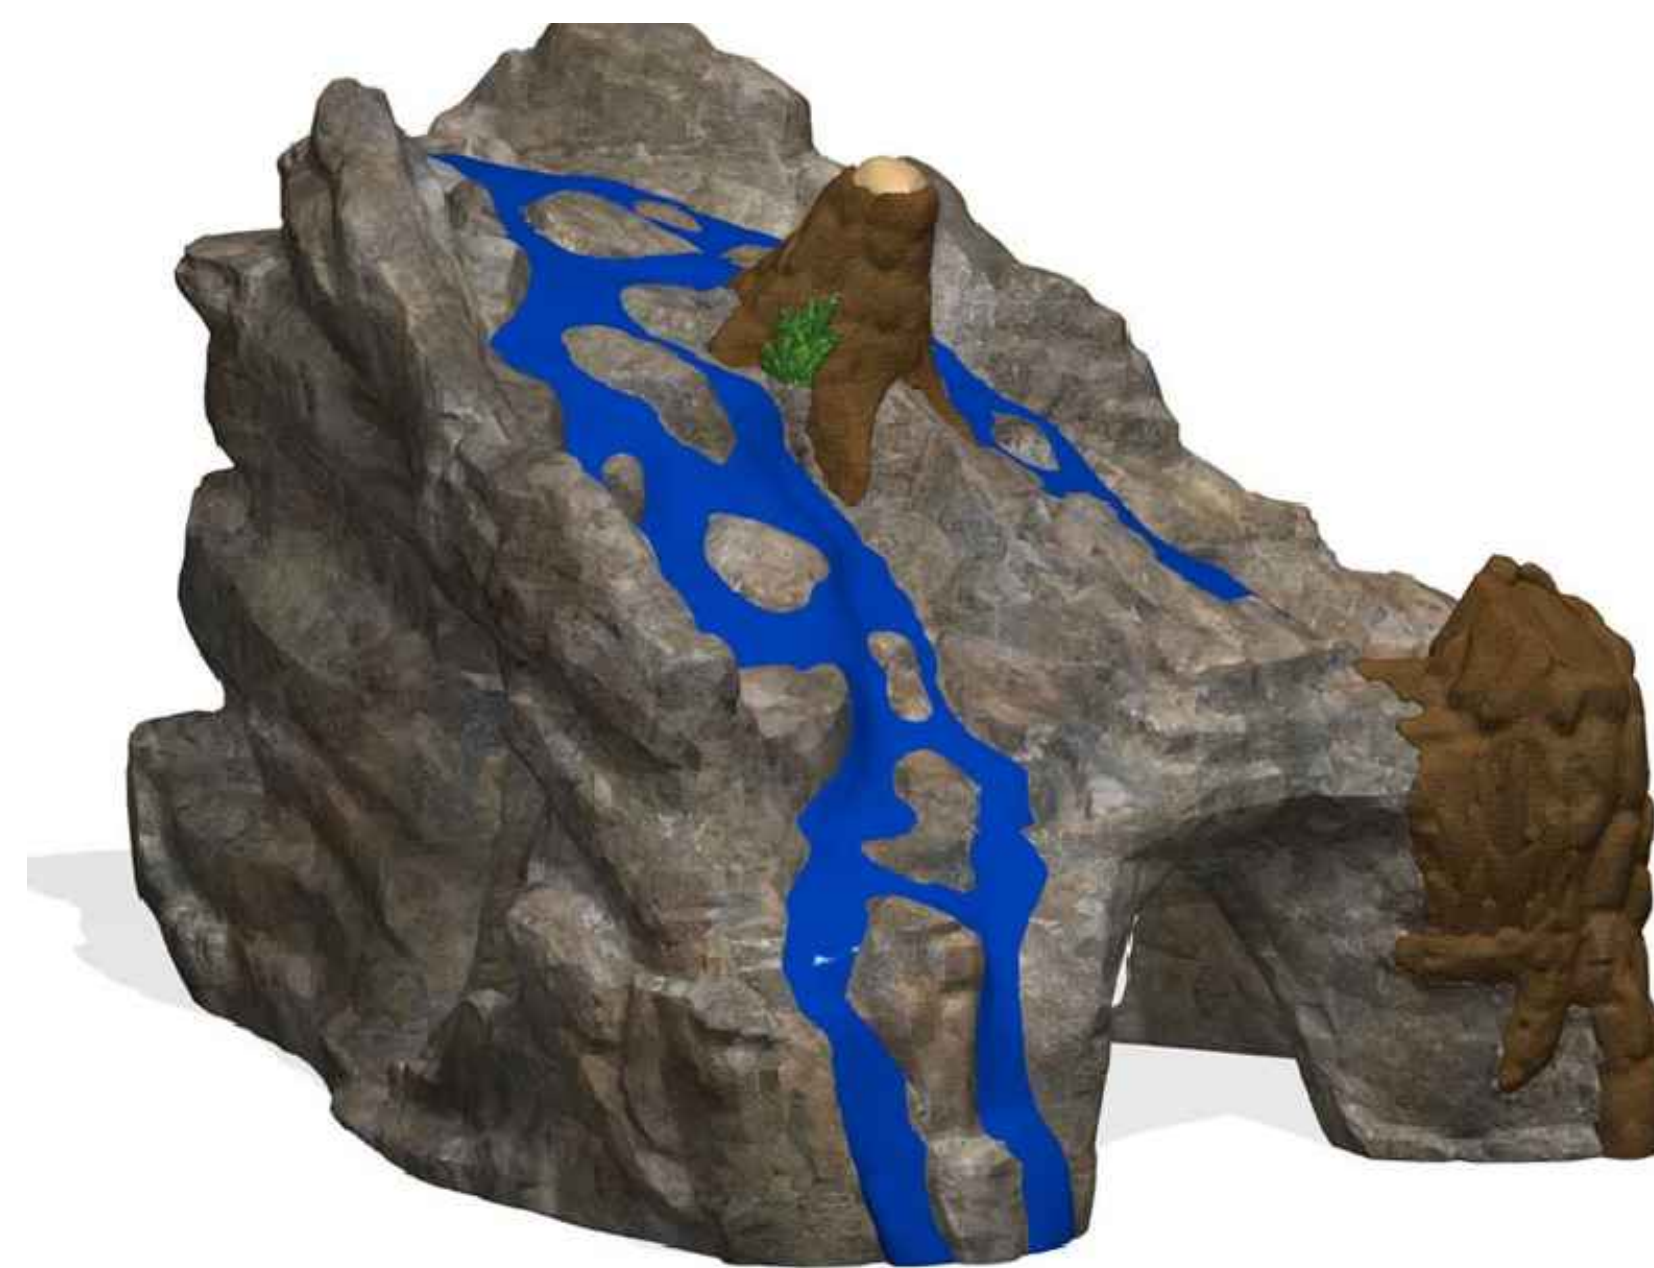

EXAMPLE OF CREATURE PLAY EQUIPMENT

EXAMPLE OF BRANCHOUT PLAY STRUCTURE

TEMPE WOMEN'S CLUB PARK SITE PLAN

SHADE STRUCTURE AT PLAYGROUND AREA

PICNIC RAMADA WITH STONE COLUMNS

TEMPE WOMEN'S CLUB PARK NEW AMENITIES

BOULDER RIDGE CLIMBER

MT. HOOD CLIMBING ROCK

MT. RAINIER CLIMBING WALL

INCA JUNGLE NET BRIDGE

WATER ROCK

BRANCHOUT PLAY STRUCTURE

NATURE HUNT PANEL

BUGS PLAY PANEL

WATER THEMED PLAY STRUCTURE

SLITHERING SNAKE
ARTIST RENDERING

FENCE LIZARD - SIZE 7'-9" X 4'-2"
ACTUAL PICTURE

DESERT TORTOISE - 5'-0" X 3'-2"
ARTIST RENDERING

FIRE ANT - 4'-6" X 2'-8"
ARTIST RENDERING

BOX TURTLE
ARTIST RENDERING

BEAVER ON LOG
ARTIST RENDERING

HOWLING COYOTE - 5'-8" X 3'-11"
ACTUAL PICTURE

STUMP ROCK WITH ROPE CROSSING
ARTIST RENDERING

ANIMAL TRACKER PANEL