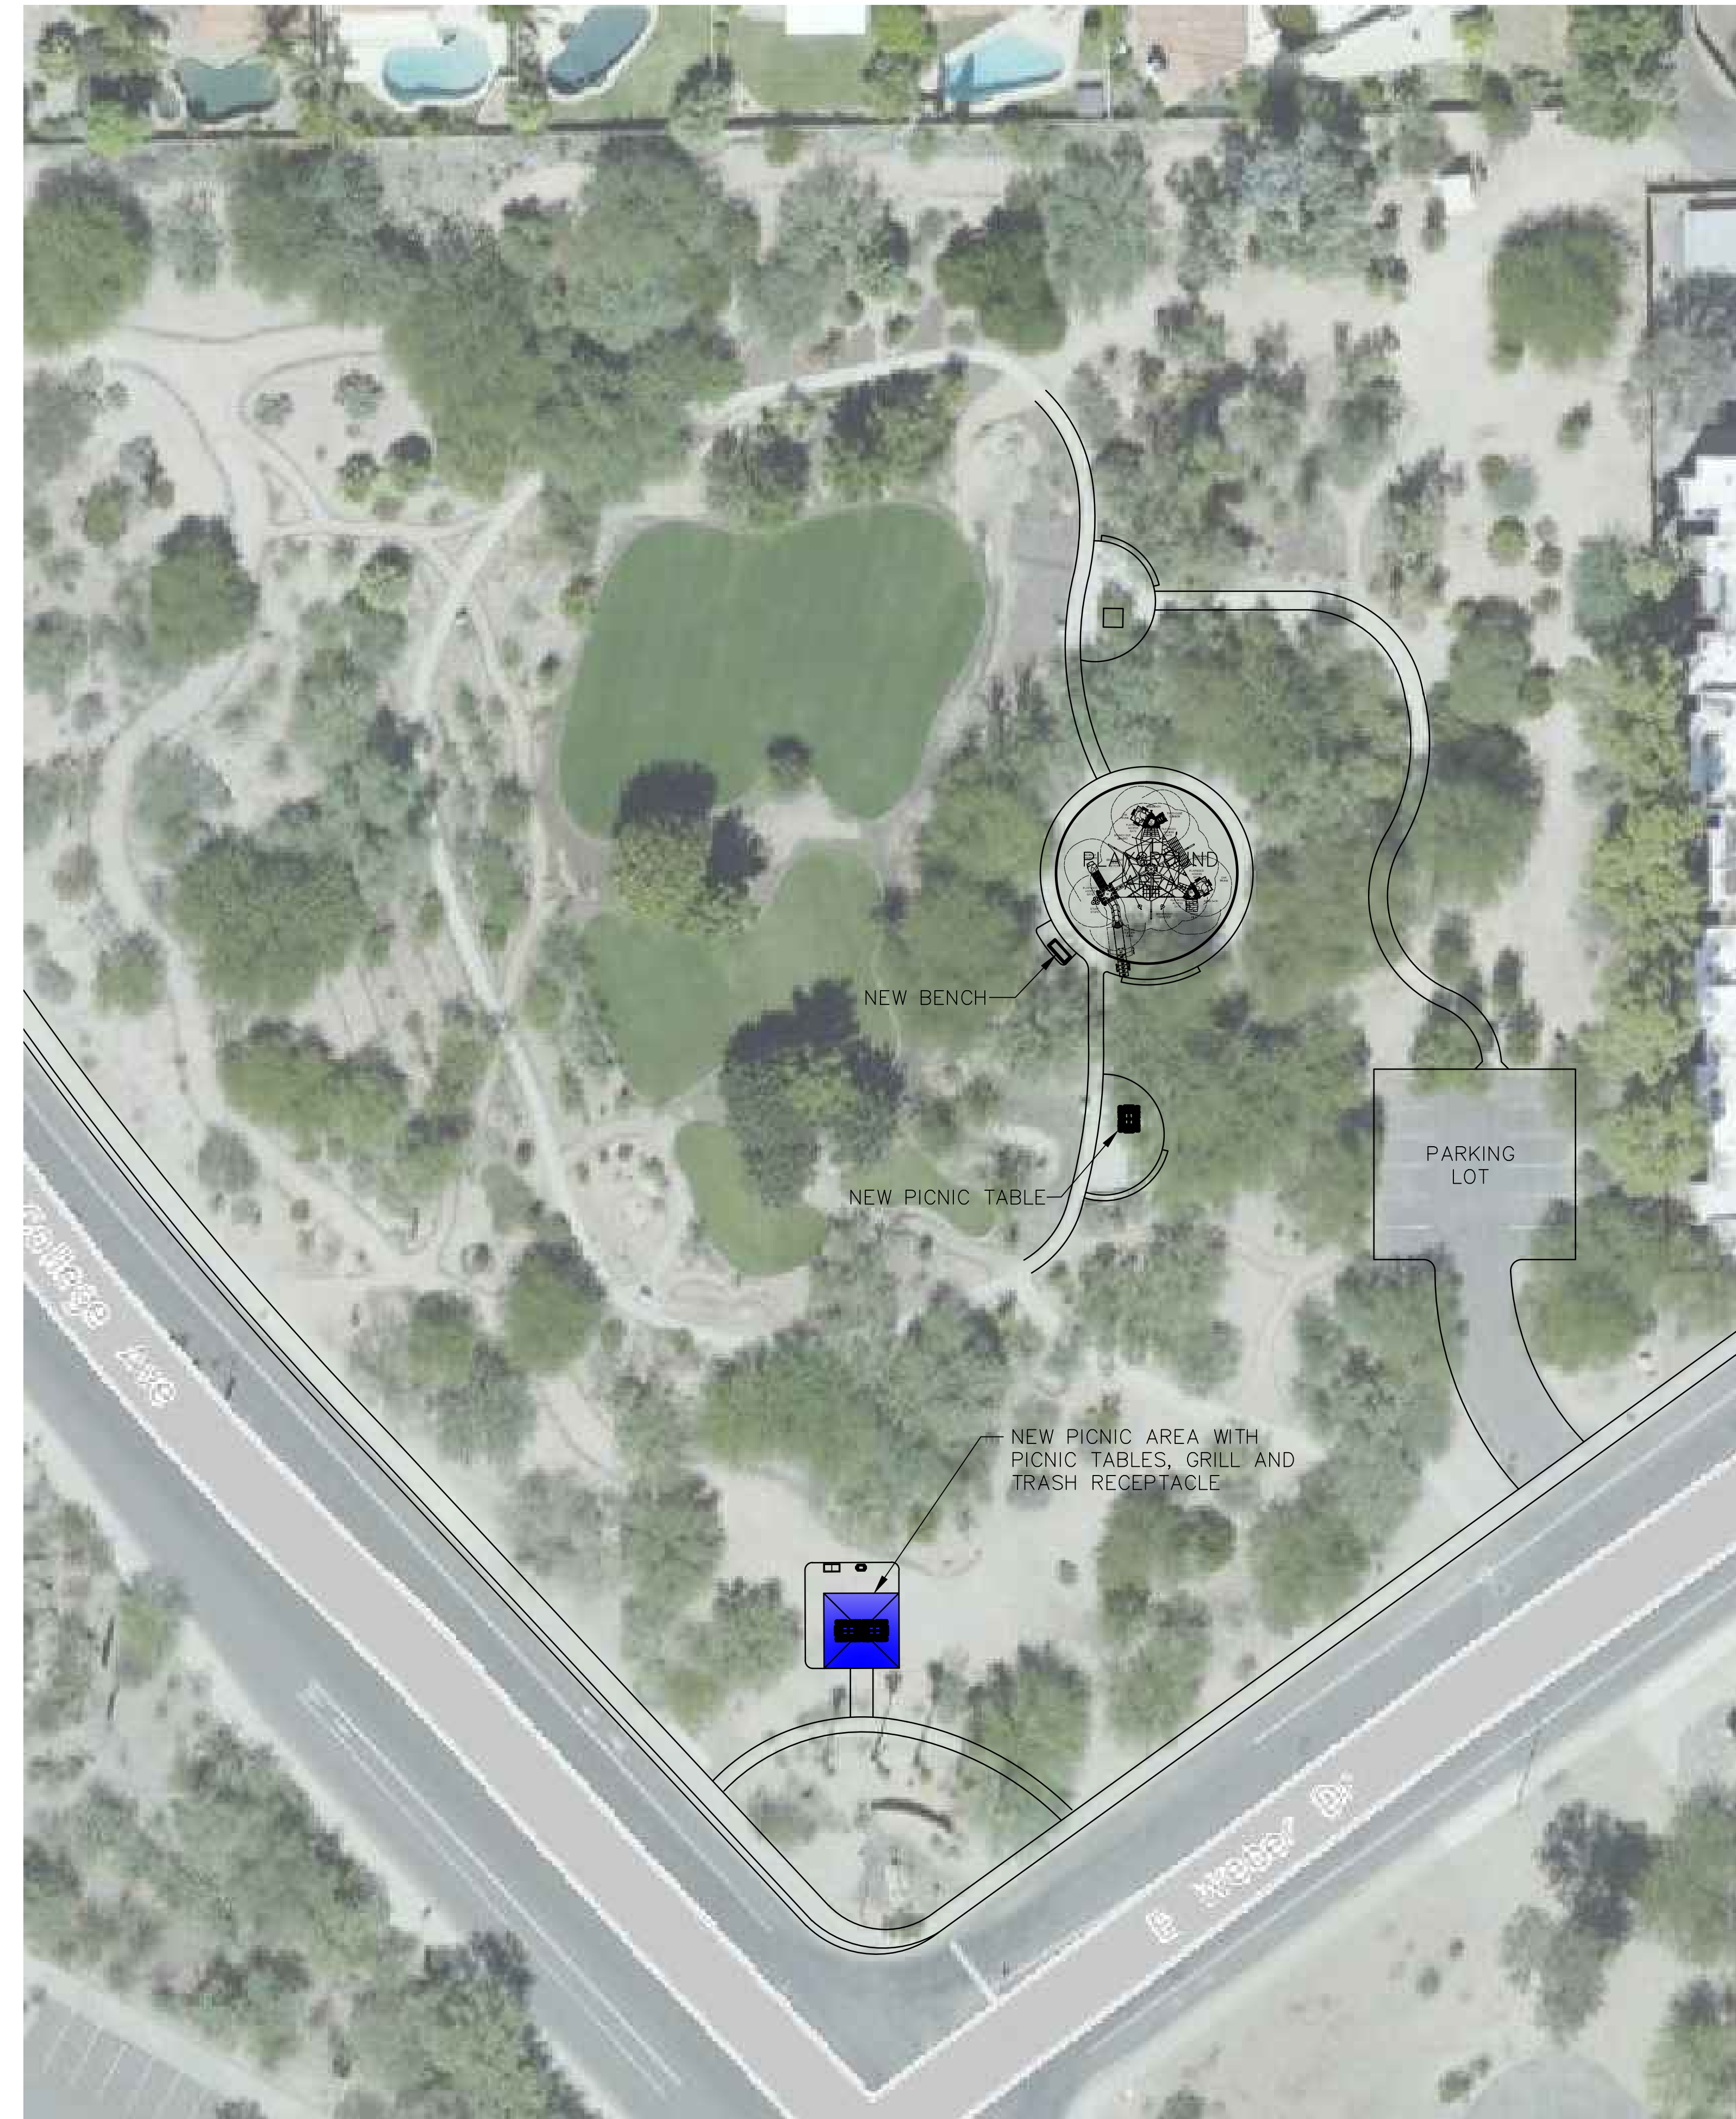

EXAMPLE OF CREATURE PLAY EQUIPMENT

EXAMPLE OF BRANCHOUT PLAY STRUCTURE

TEMPE WOMEN'S CLUB PARK SITE PLAN

SHADE STRUCTURE AT PLAYGROUND AREA

PICNIC RAMADA WITH STONE COLUMNS

TEMPE WOMEN'S CLUB PARK NEW AMENITIES

BOULDER RIDGE CLIMBER

MT. HOOD CLIMBING ROCK

MT. RAINIER CLIMBING WALL

INCA JUNGLE NET BRIDGE

WATER ROCK

BRANCHOUT PLAY STRUCTURE

NATURE HUNT PANEL

BUGS PLAY PANEL

WATER THEMED PLAY STRUCTURE

SLITHERING SNAKE
ARTIST RENDERING

FENCE LIZARD - SIZE 7'-9" X 4'-2"
ACTUAL PICTURE

DESERT TORTOISE - 5'-0" X 3'-2"
ARTIST RENDERING

FIRE ANT - 4'-6" X 2'-8"
ARTIST RENDERING

BOX TURTLE
ARTIST RENDERING

BEAVER ON LOG
ARTIST RENDERING

HOWLING COYOTE - 5'-8" X 3'-11"
ACTUAL PICTURE

STUMP ROCK WITH ROPE CROSSING
ARTIST RENDERING

ANIMAL TRACKER PANEL