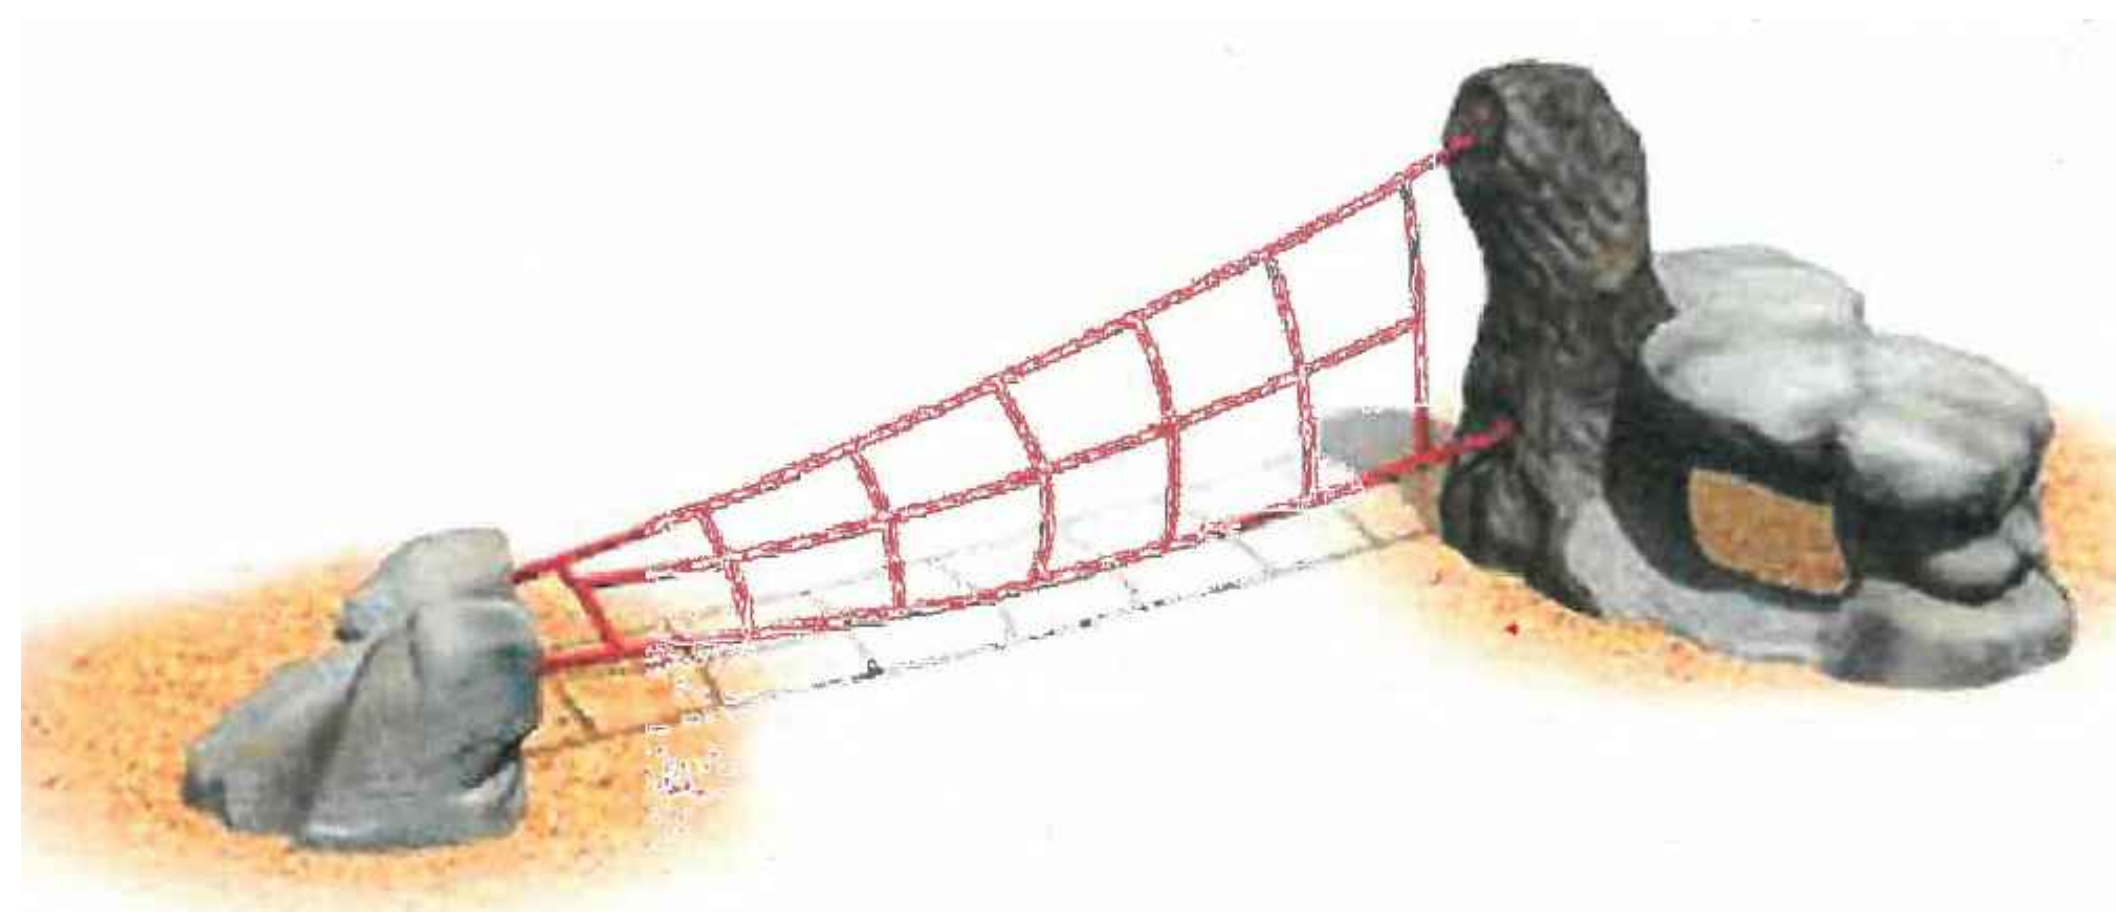

WATER THEMED PLAY STRUCTURE

SLITHERING SNAKE
ARTIST RENDERING

FENCE LIZARD - SIZE 7'-9" X 4'-2"
ACTUAL PICTURE

DESERT TORTOISE - 5'-0" X 3'-2"
ARTIST RENDERING

FIRE ANT - 4'-6" X 2'-8"
ARTIST RENDERING

BOX TURTLE
ARTIST RENDERING

BEAVER ON LOG
ARTIST RENDERING

HOWLING COYOTE - 5'-8" X 3'-11"
ACTUAL PICTURE

STUMP ROCK WITH ROPE CROSSING
ARTIST RENDERING

ANIMAL TRACKER PANEL