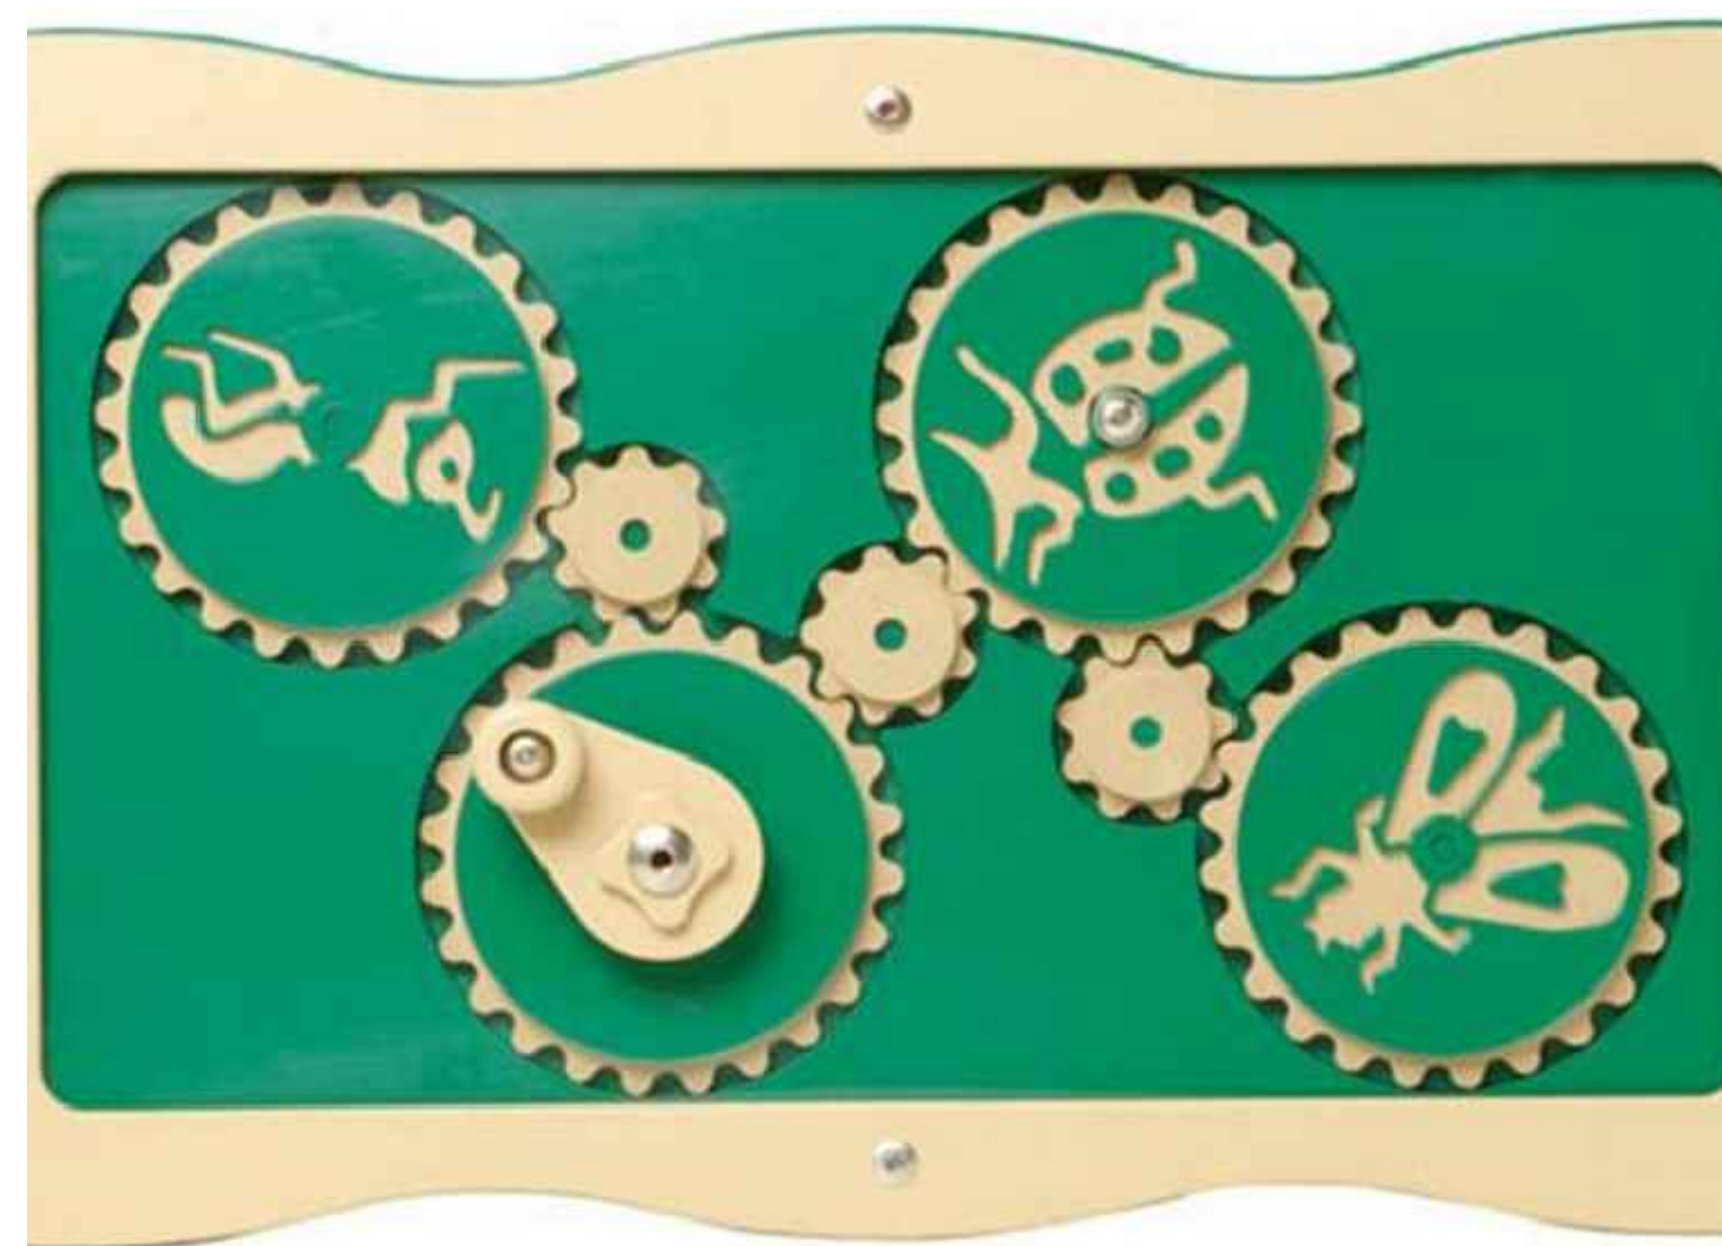

EXAMPLE OF CREATURE PLAY EQUIPMENT

EXAMPLE OF BRANCHOUT PLAY STRUCTURE

TEMPE WOMEN'S CLUB PARK SITE PLAN

SHADE STRUCTURE AT PLAYGROUND AREA

PICNIC RAMADA WITH STONE COLUMNS

TEMPE WOMEN'S CLUB PARK NEW AMENITIES

BOULDER RIDGE CLIMBER

MT. HOOD CLIMBING ROCK

MT. RAINIER CLIMBING WALL

INCA JUNGLE NET BRIDGE

WATER ROCK

BRANCHOUT PLAY STRUCTURE

NATURE HUNT PANEL

BUGS PLAY PANEL

WATER THEMED PLAY STRUCTURE

SLITHERING SNAKE
ARTIST RENDERING

FENCE LIZARD - SIZE 7'-9" X 4'-2"
ACTUAL PICTURE

DESERT TORTOISE - 5'-0" X 3'-2"
ARTIST RENDERING

FIRE ANT - 4'-6" X 2'-8"
ARTIST RENDERING

BOX TURTLE
ARTIST RENDERING

BEAVER ON LOG
ARTIST RENDERING

HOWLING COYOTE - 5'-8" X 3'-11"
ACTUAL PICTURE

STUMP ROCK WITH ROPE CROSSING
ARTIST RENDERING

ANIMAL TRACKER PANEL