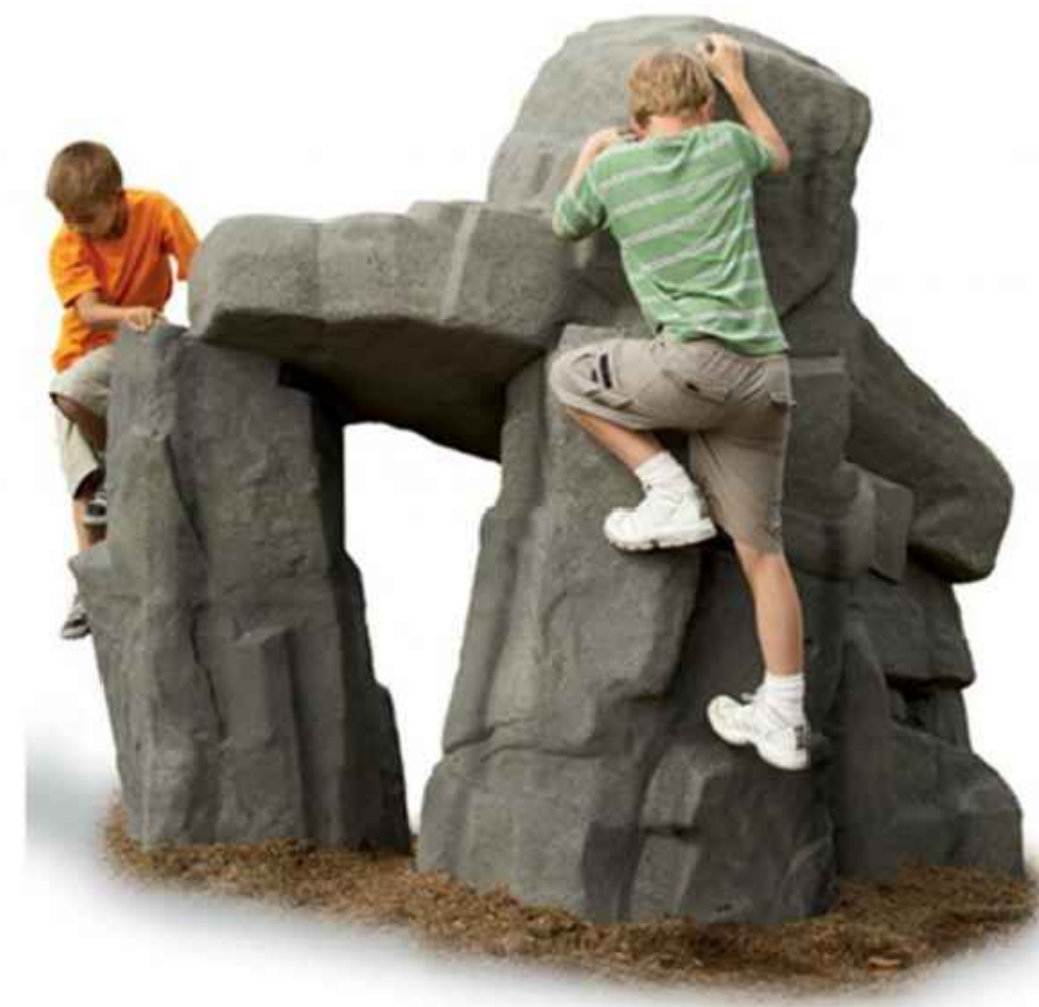

PLAYGROUND EQUIPMENT

RIDGE BOULDER CLIMBER