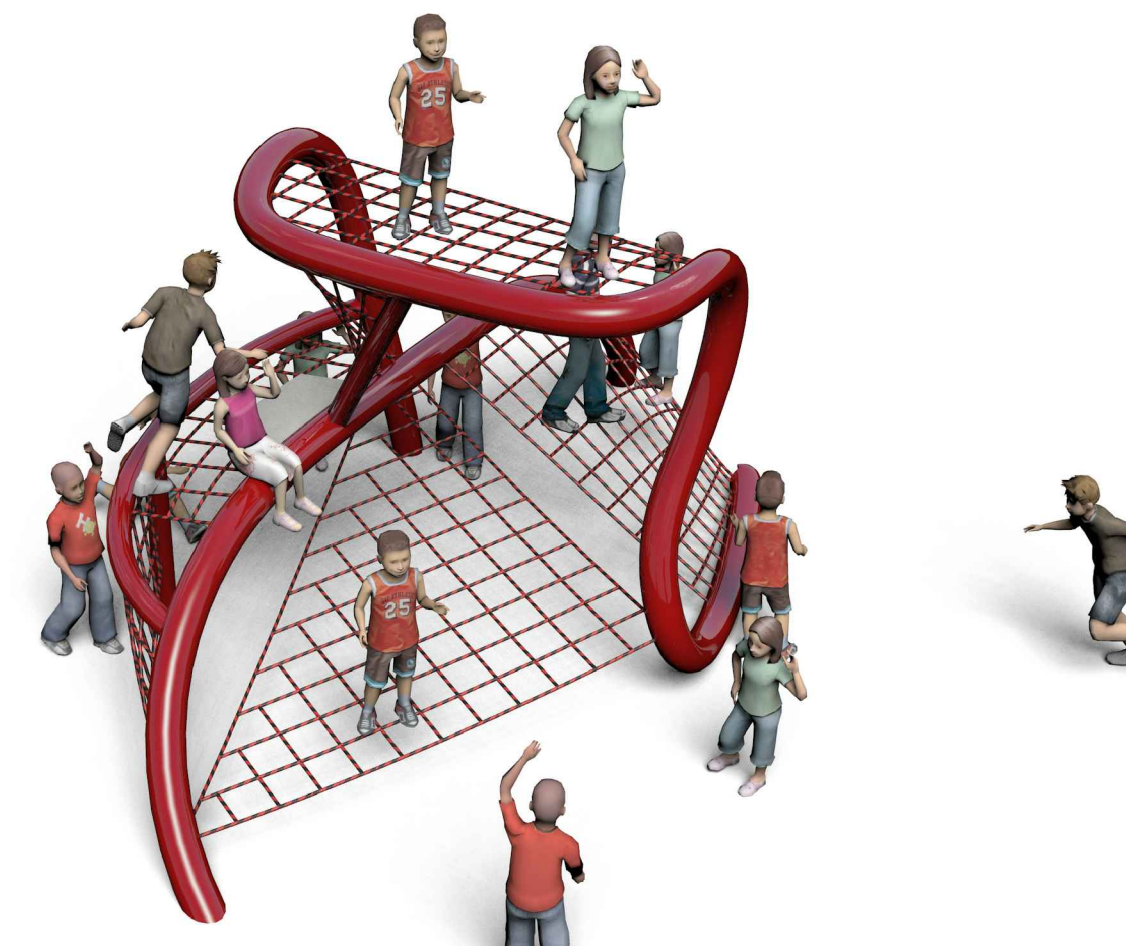

PICNIC RAMADA METAL ROOF STRUCTURE

PICNIC AREA SHADE SAIL STRUCTURE

PICNIC AREA HIP ROOF SHADE STRUCTURE

PICNIC RAMADA METAL ROOF STRUCTURE

DRUM CIRCLE

PAR FIT COURSE

PLAYGROUND EQUIPMENT

TWO SEAT SEESAW

UNITY DOME

RIDGE BOULDER CLIMBER

TRIUMPH CLIMBER

NET CLIMBER

ADVENTURE TUBE

TRI-GEO CLIMBER

LITTLE BOAT CLIMBER

ROCK LOG

ROUND THE BEND

SWAY BRIDGE

ROCKY RIDGE

BOUNCE BUTTON

PLAYGROUND EQUIPMENT

PLAY STRUCTURE 2-5 YEAR OLD (TRADITIONAL)

PLAY STRUCTURE 2-5 YEAR OLD (MODERN)

PLAY STRUCTURE 5-12 YEAR OLD (TRADITIONAL)

PLAY STRUCTURE 5-12 YEAR OLD (MODERN)

TIRE SWING

ARCH SWINGS

TODDLER SWING

EXPRESSIONS SWING

SPLASH NET CLIMBER

TRACK RIDE

ORBITRON