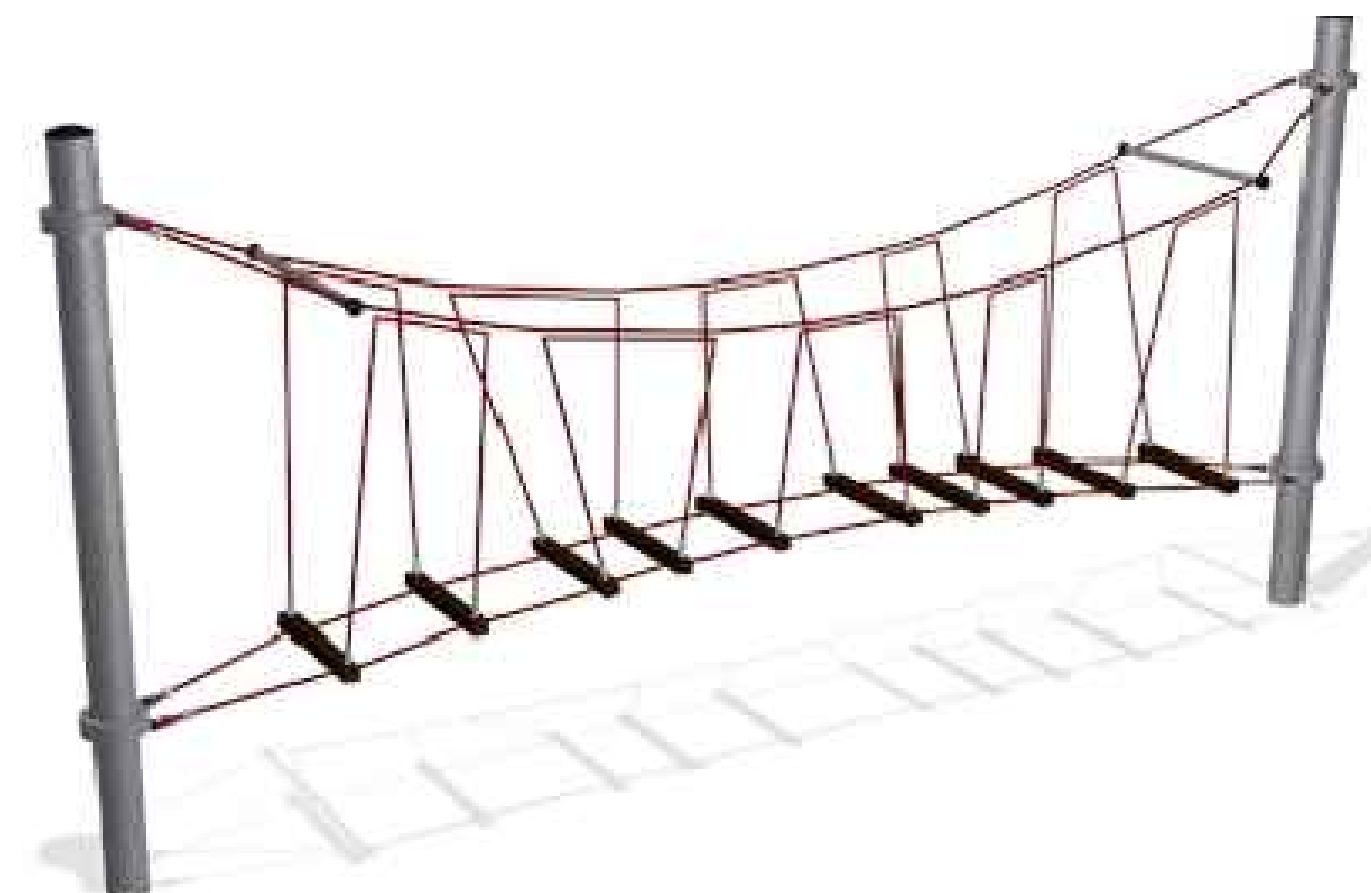

PICNIC RAMADA METAL ROOF STRUCTURE

PICNIC AREA SHADE SAIL STRUCTURE

PICNIC AREA HIP ROOF SHADE STRUCTURE

PICNIC RAMADA METAL ROOF STRUCTURE

DRUM CIRCLE

PAR FIT COURSE

PLAYGROUND EQUIPMENT

TWO SEAT SEESAW

UNITY DOME

RIDGE BOULDER CLIMBER

TRIUMPH CLIMBER

NET CLIMBER

ADVENTURE TUBE

TRI-GEO CLIMBER

LITTLE BOAT CLIMBER

ROCK LOG

ROUND THE BEND

SWAY BRIDGE

ROCKY RIDGE

BOUNCE BUTTON

PLAYGROUND EQUIPMENT

PLAY STRUCTURE 2-5 YEAR OLD (TRADITIONAL)

PLAY STRUCTURE 2-5 YEAR OLD (MODERN)

PLAY STRUCTURE 5-12 YEAR OLD (TRADITIONAL)

PLAY STRUCTURE 5-12 YEAR OLD (MODERN)

TIRE SWING

ARCH SWINGS

TODDLER SWING

EXPRESSIONS SWING

SPLASH NET CLIMBER

TRACK RIDE

ORBITRON