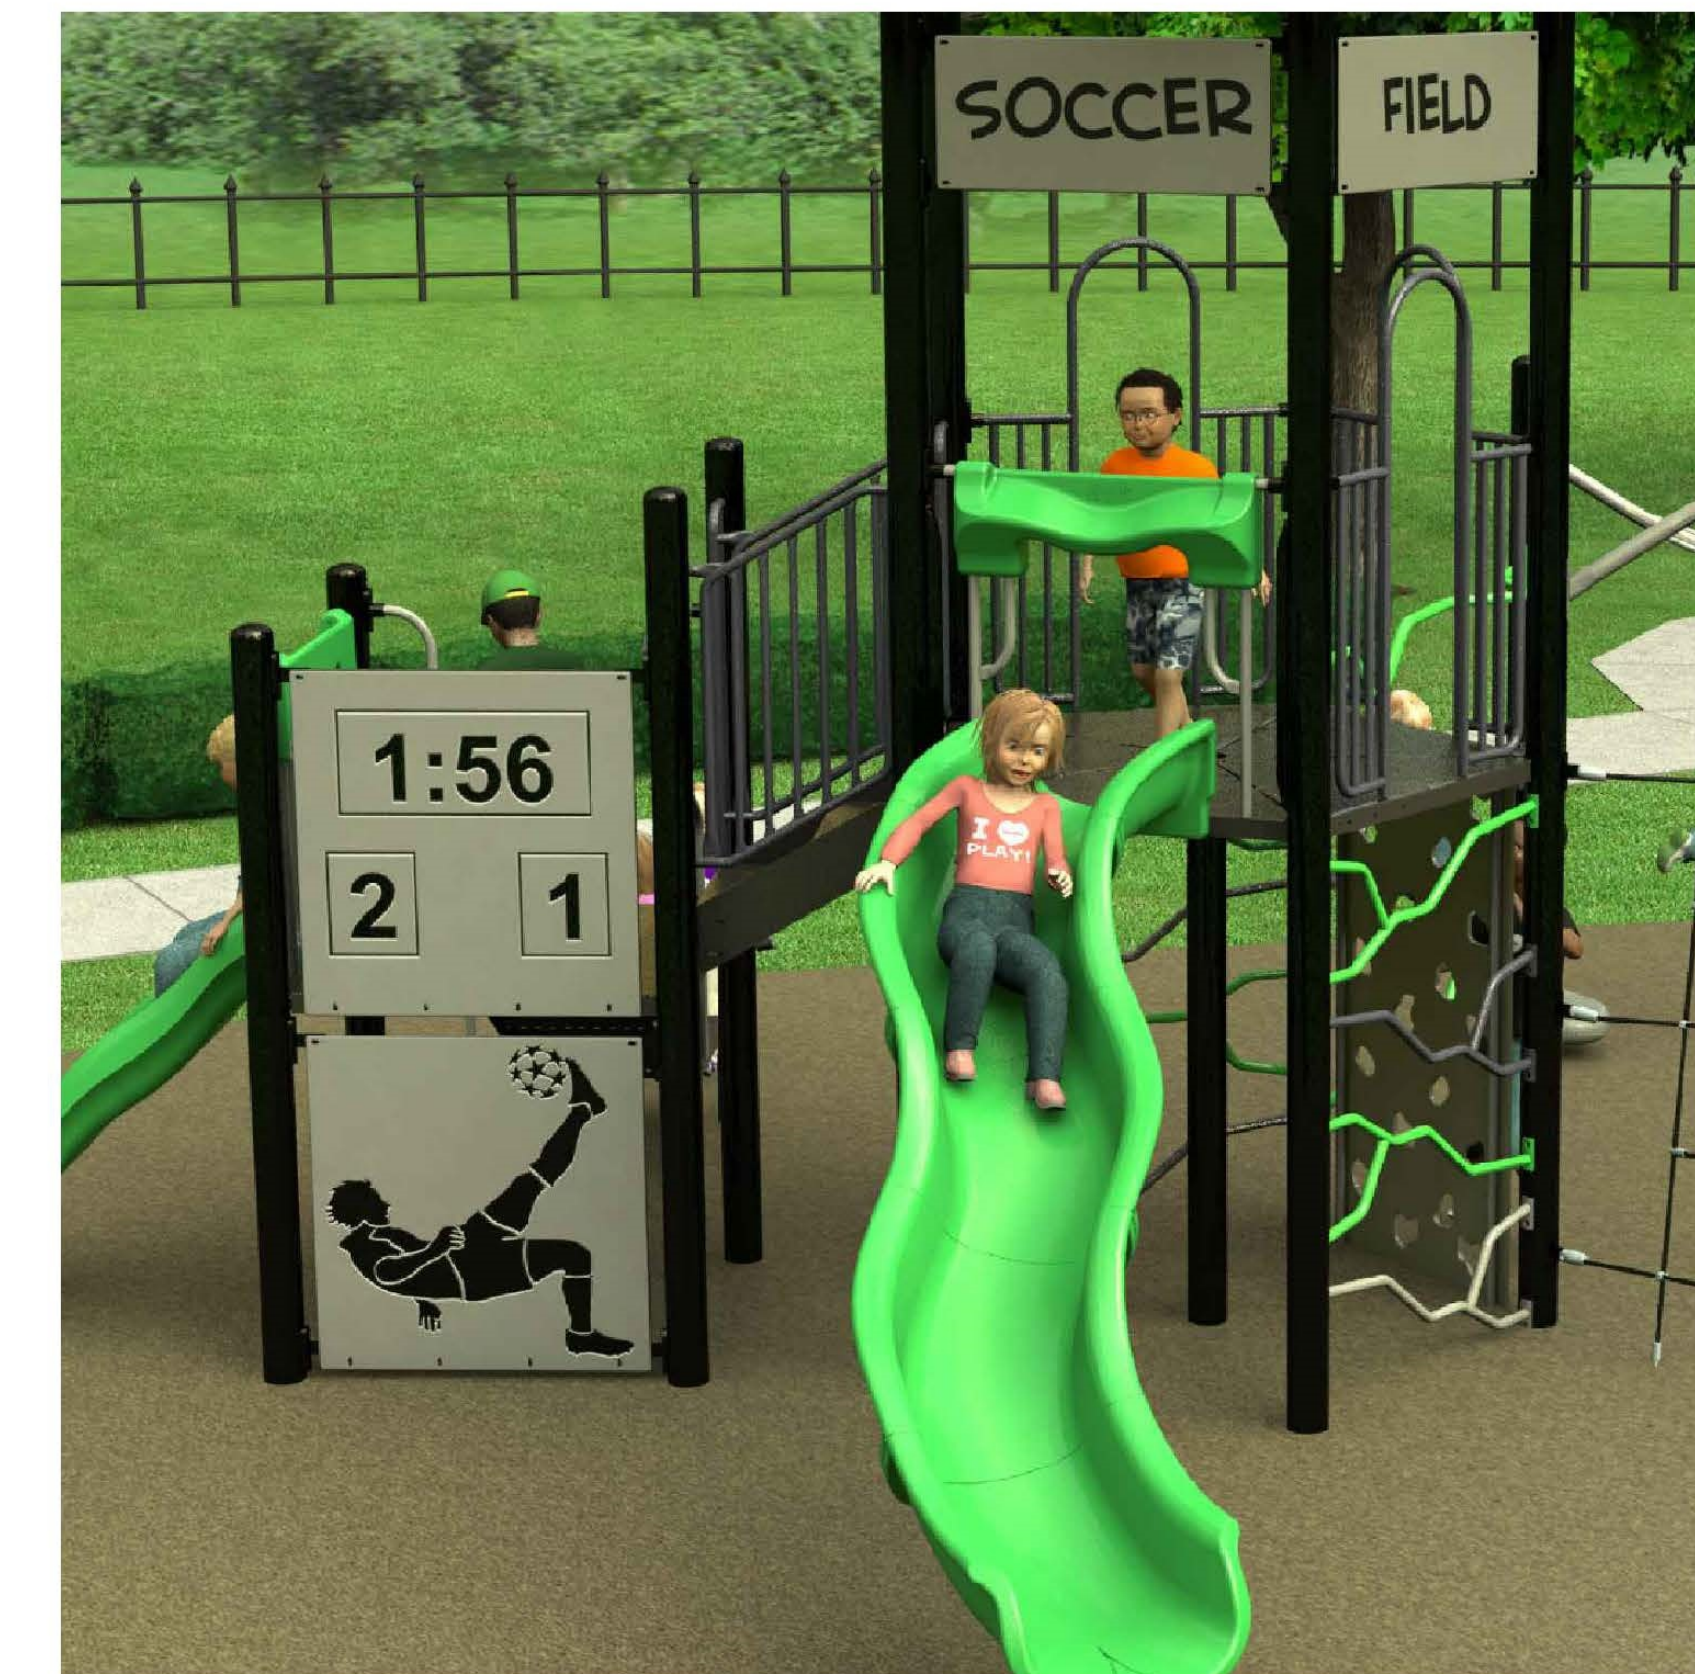

ARREDONDO PARK LAYOUT PLAN 'B'

LEGEND

-  EXISTING AREA LIGHT
-  NEW BENCH
-  NEW LANDFILL AND RECYCLE RECEPTACLE
-  NEW GRILL
-  NEW DRINKING FOUNTAIN

PLAY STRUCTURE OPTION 'A'

PLAY STRUCTURE OPTION 'A'

BASKETBALL SPORTS THEME

SOCCER SPORTS THEME

BASEBALL SPORTS THEME

PLAY STRUCTURE OPTION 'B'

PLAY STRUCTURE SELECTION OPTIONS

NET CLIMBER

2 BAY SWINGS

STANDING SPINNER

COMET SPINNER

SELECTED PLAYGROUND EQUIPMENT

METAL POST FINISH

SCoured CMU BLOCK FINISH

NOTCHED CMU BLOCK FINISH

STONE VENEER FINISH

PICNIC RAMADA FINISH OPTIONS