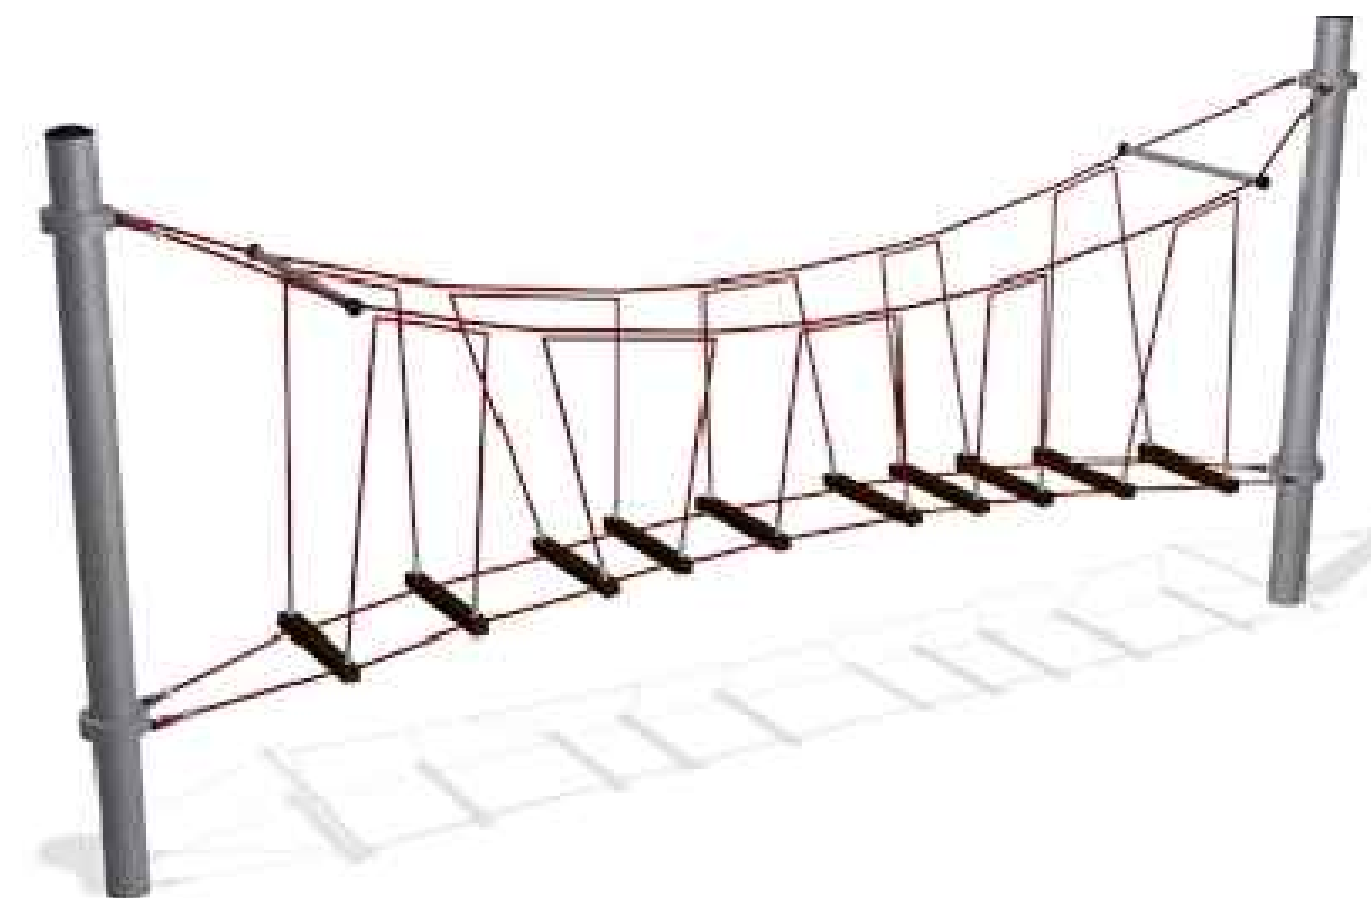

PLAY STRUCTURE 5-12 YEAR OLD (TRADITIONAL)

PLAY STRUCTURE 5-12 YEAR OLD (MODERN)

TIRE SWING

ARCH SWINGS

TODDLER SWING

EXPRESSIONS SWING

GROUP SWING

TRACK RIDE

RIDGE BOULDER CLIMBER

TRIUMPH CLIMBER

NET CLIMBER

PLAY WEB CLIMBER

TRI-GEO CLIMBER

ADVENTURE TUBE

ROCK LOG

ROUND THE BEND

SWAY BRIDGE

ROCKY RIDGE

BOUNCE BUTTON

PLAYGROUND EQUIPMENT

GROUND MAZE IN RUBBER SURFACING

FITNESS STATIONS

HORSESHOE COURT

GAME TABLE