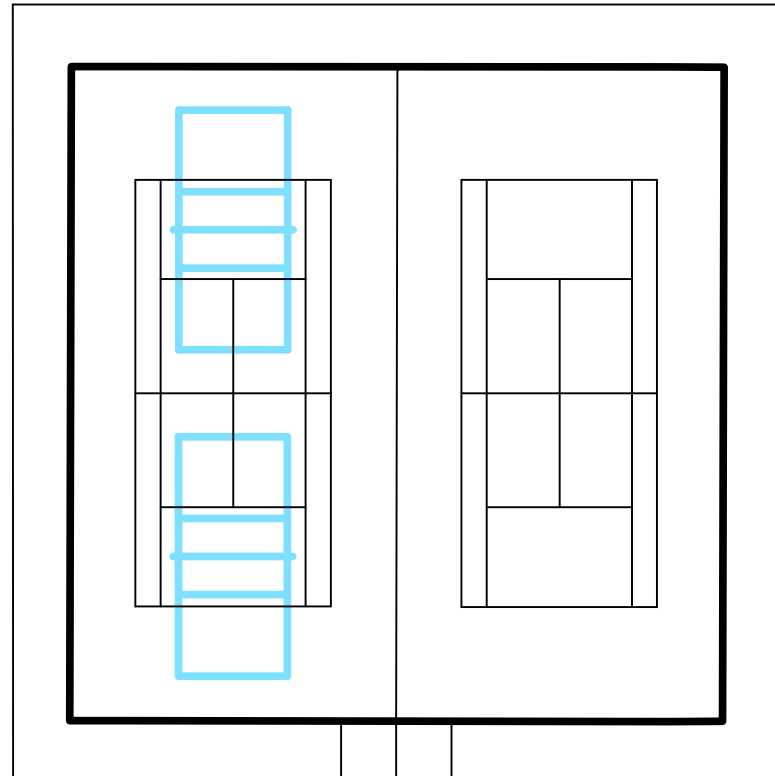

OPTION 1

TENNIS COURTS WITH STRIPING FOR
2 PICKLEBALL COURTS