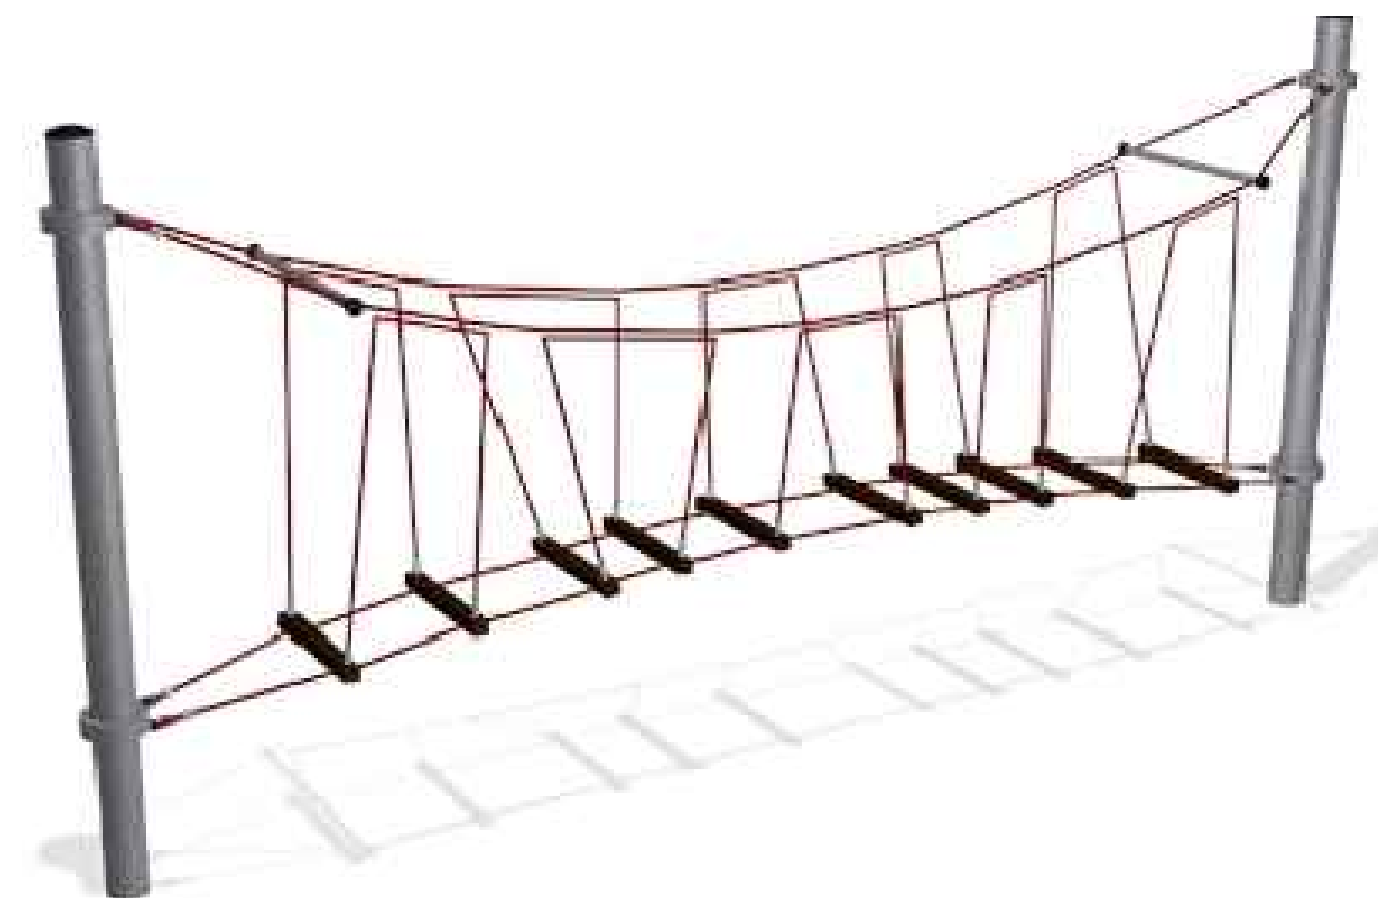

COZY COCOON

COMET SPINNER

PLAYGROUND EQUIPMENT

UNITY DOME

RIDGE BOULDER CLIMBER

TRIUMPH CLIMBER

NET CLIMBER

PLAY WEB CLIMBER

TRI-GEO CLIMBER

ADVENTURE TUBE

ROCK LOG

ROUND THE BEND

SWAY BRIDGE

ROCKY RIDGE

BOUNCE BUTTON

PLAYGROUND EQUIPMENT

GROUND MAZE IN RUBBER SURFACING

FITNESS STATIONS

HORSESHOE COURT

GAME TABLE

GROUP SPINNER

SPRING RIDER

MUSICAL PLAY EQUIPMENT

REVO