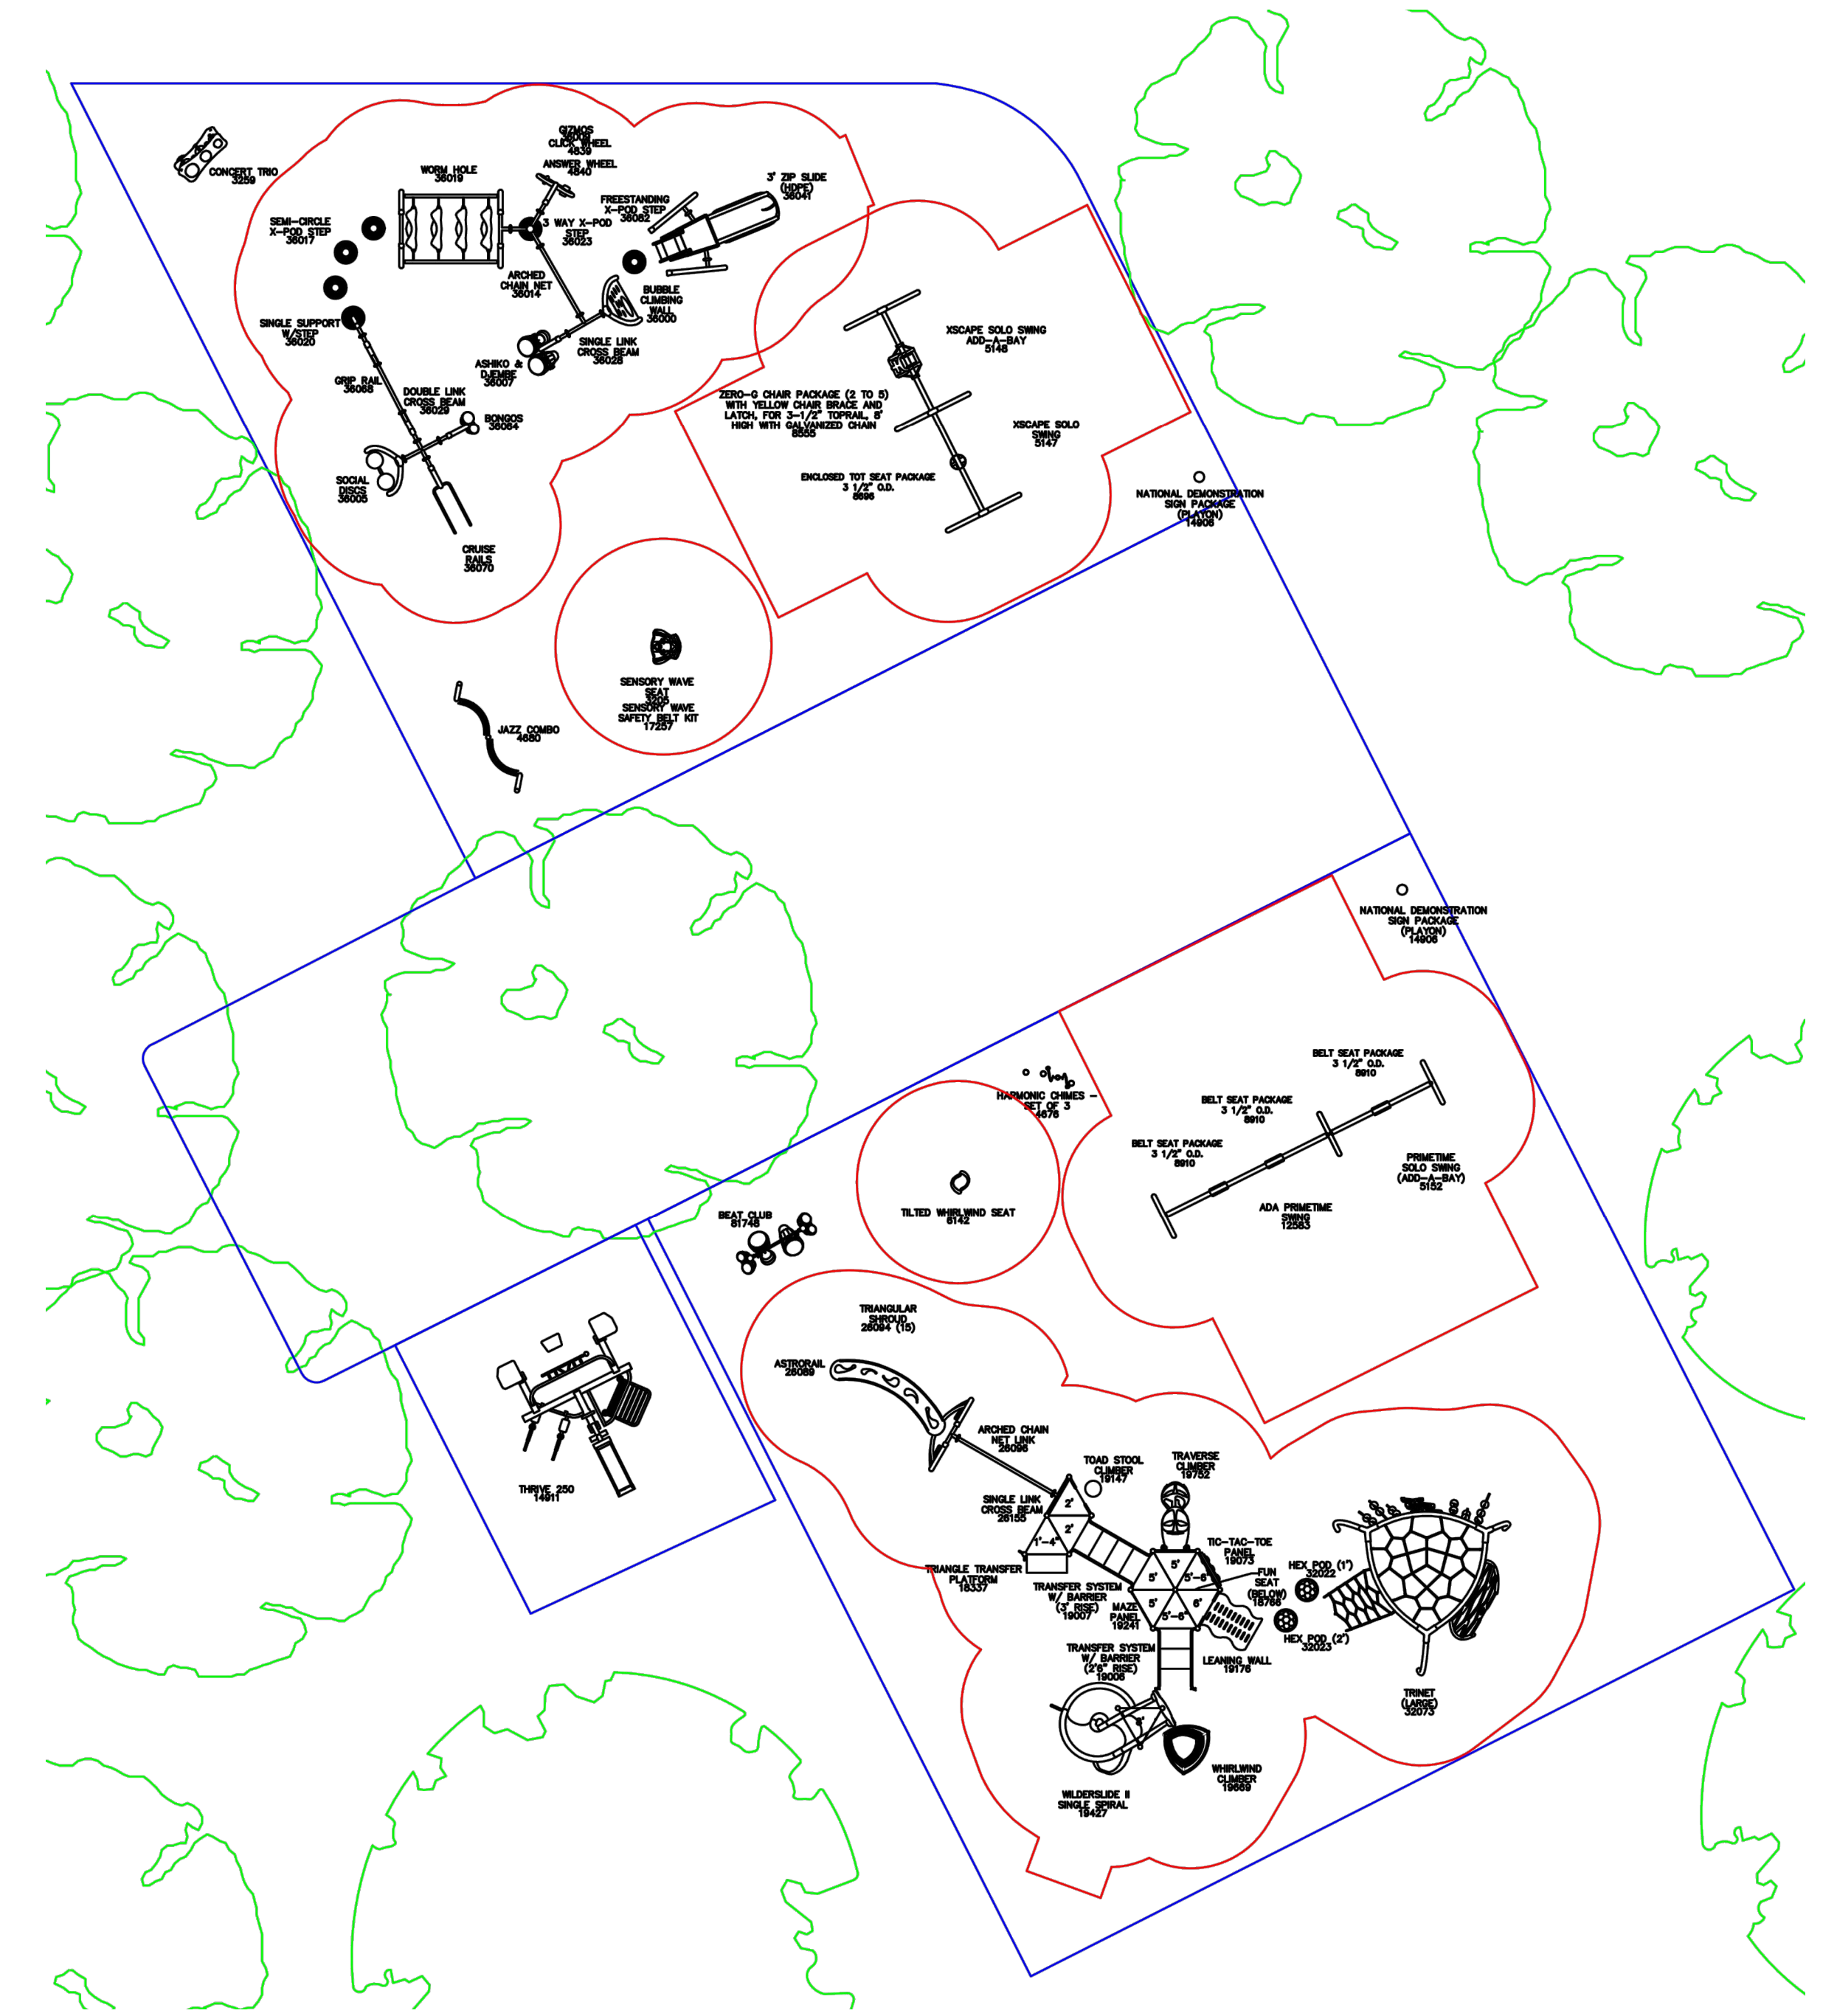

LEGEND

-  NEW DRINKING FOUNTAIN
-  EXISTING AREA LIGHT
-  NEW BENCH
-  NEW PICNIC TABLE
-  NEW PARK GRILL
-  NEW LANDFILL AND RECYCLE RECEPTACLE

 20'X20' PICNIC RAMADA
SELECT 2 LOCATIONS

PLANT LEGEND

SYMBOL	BOTANICAL NAME
	PROPOSED TREES
	EXISTING TREES

CORBELL PARK SITE PLAN - RAMADA LOCATION OPTIONS

PLAY STRUCTURES AND EQUIPMENT WITH OPTION A

PLAN VIEW OPTION A

SWAY BRIDGE

FITNESS STATION

PLAY STRUCTURES AND PLAYGROUND EQUIPMENT OPTION A

PLAY STRUCTURES AND EQUIPMENT WITH OPTION B

PLAN VIEW OPTION B

RAIL CLIMBER

FITNESS STATION

PLAY STRUCTURES AND PLAYGROUND EQUIPMENT OPTION B

METAL POST FINISH

SCoured CMU BLOCK FINISH

NOTCHED CMU BLOCK FINISH

STONE VENEER FINISH

PICNIC RAMADA FINISH OPTIONS