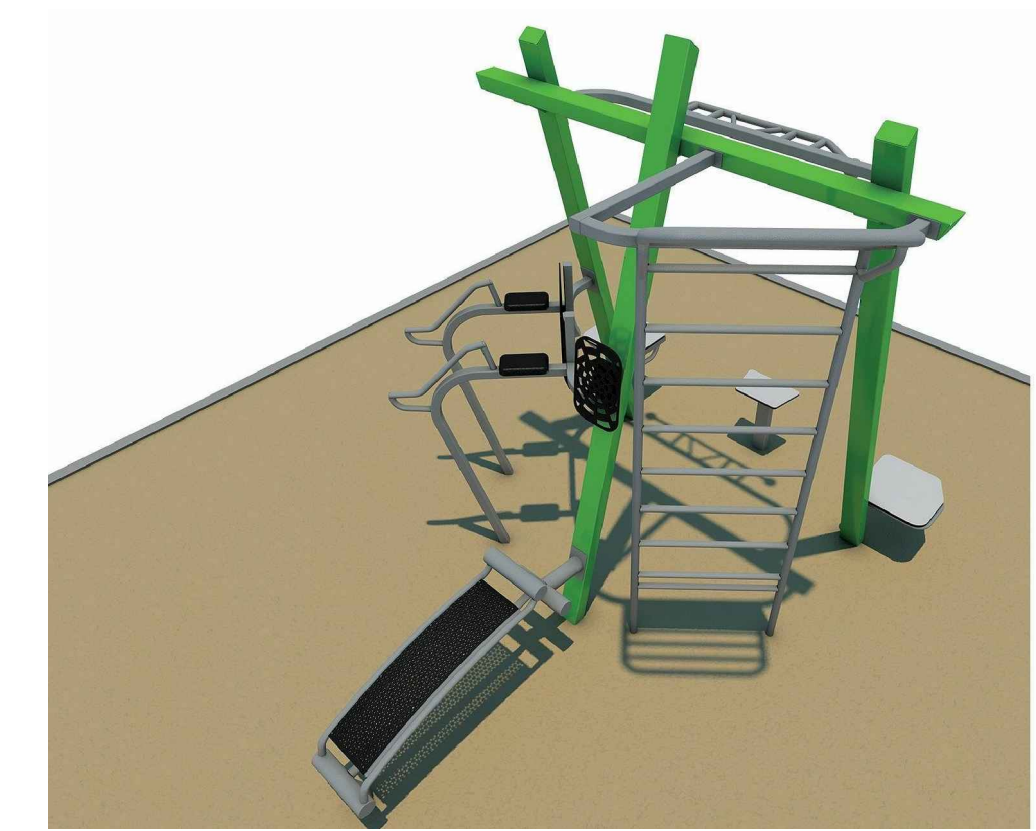

LEGEND

-  NEW DRINKING FOUNTAIN
-  EXISTING AREA LIGHT
-  NEW BENCH
-  NEW PICNIC TABLE
-  NEW PARK GRILL
-  NEW LANDFILL AND RECYCLE RECEPTACLE

 20'X20' PICNIC RAMADA
SELECT 2 LOCATIONS

PLANT LEGEND

SYMBOL	BOTANICAL NAME
	PROPOSED TREES
	EXISTING TREES

CORBELL PARK SITE PLAN - RAMADA LOCATION OPTIONS

PLAY STRUCTURES AND EQUIPMENT WITH OPTION A

PLAN VIEW OPTION A

SWAY BRIDGE

FITNESS STATION

PLAY STRUCTURES AND PLAYGROUND EQUIPMENT OPTION A

PLAY STRUCTURES AND EQUIPMENT WITH OPTION B

PLAN VIEW OPTION B

RAIL CLIMBER

FITNESS STATION

PLAY STRUCTURES AND PLAYGROUND EQUIPMENT OPTION B

METAL POST FINISH

SCoured CMU BLOCK FINISH

NOTCHED CMU BLOCK FINISH

STONE VENEER FINISH

PICNIC RAMADA FINISH OPTIONS