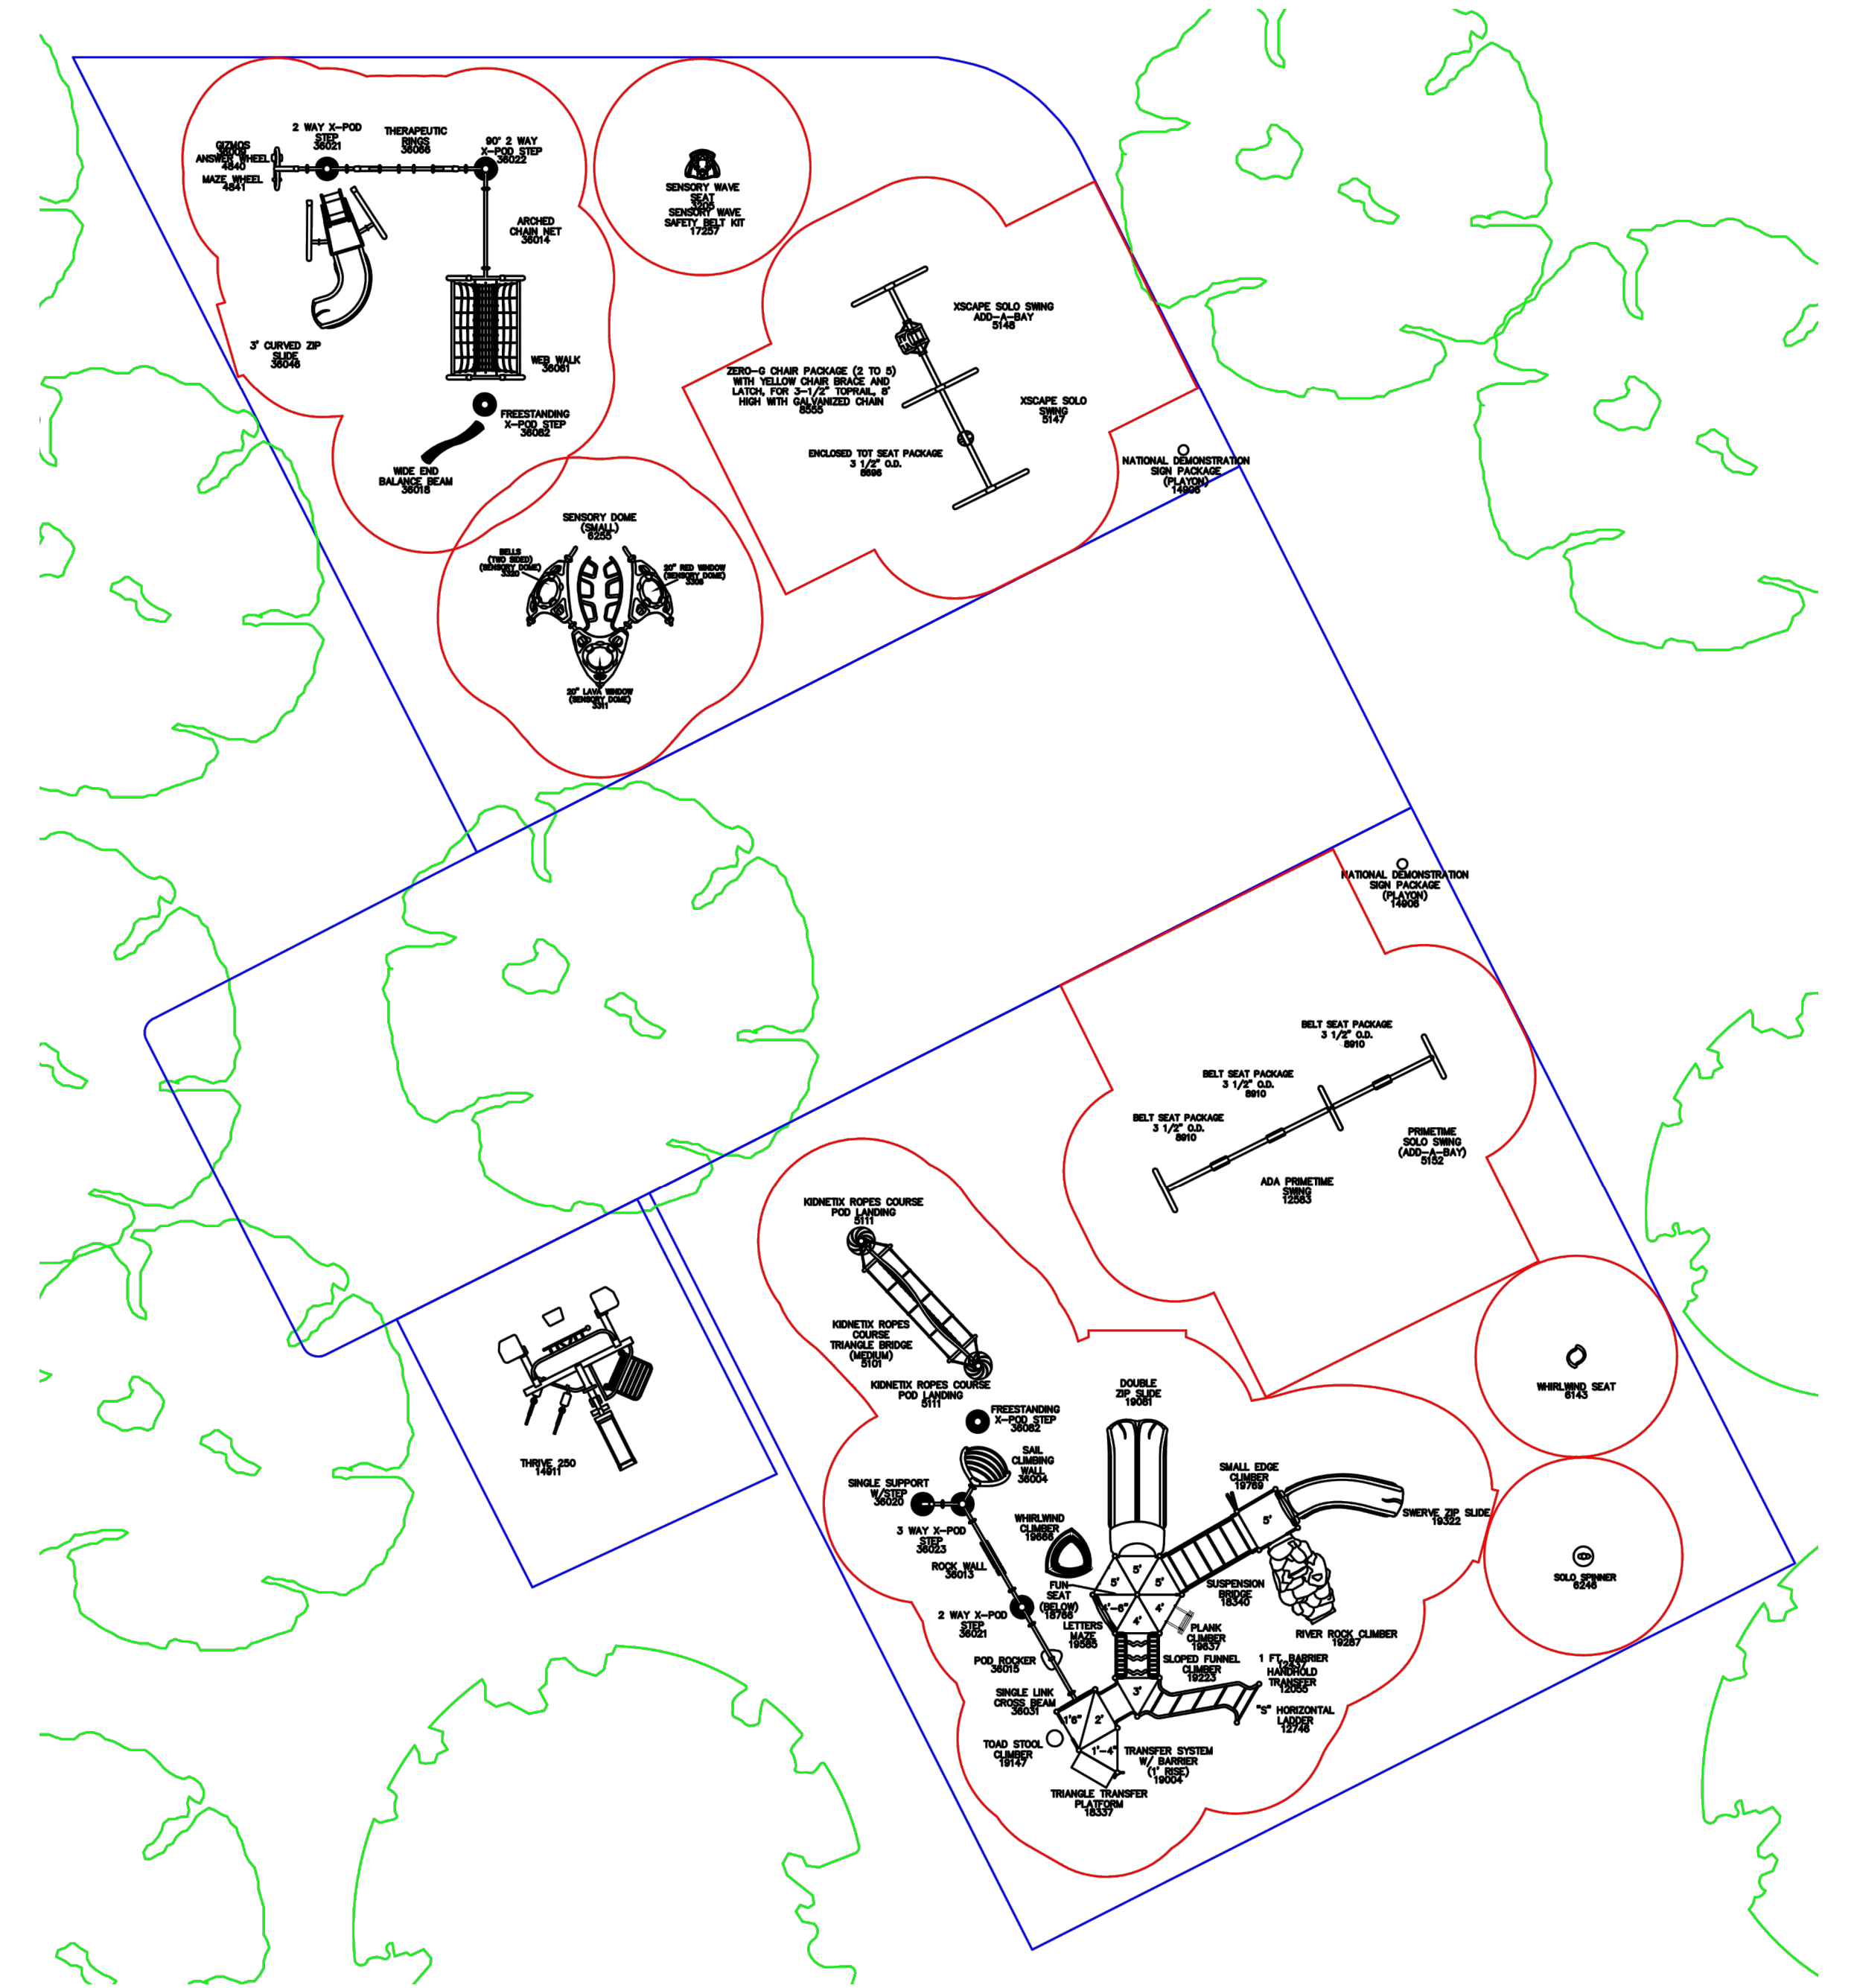

LEGEND

-  NEW DRINKING FOUNTAIN
-  EXISTING AREA LIGHT
-  NEW BENCH
-  NEW PICNIC TABLE
-  NEW PARK GRILL
-  NEW LANDFILL AND RECYCLE RECEPTACLE

 20'X20' PICNIC RAMADA
SELECT 2 LOCATIONS

PLANT LEGEND

SYMBOL	BOTANICAL NAME
	PROPOSED TREES
	EXISTING TREES

CORBELL PARK SITE PLAN - RAMADA LOCATION OPTIONS

PLAY STRUCTURES AND EQUIPMENT WITH OPTION A

PLAN VIEW OPTION A

SWAY BRIDGE

FITNESS STATION

PLAY STRUCTURES AND PLAYGROUND EQUIPMENT OPTION A

PLAY STRUCTURES AND EQUIPMENT WITH OPTION B

PLAN VIEW OPTION B

RAIL CLIMBER

FITNESS STATION

PLAY STRUCTURES AND PLAYGROUND EQUIPMENT OPTION B

METAL POST FINISH

SCoured CMU BLOCK FINISH

NOTCHED CMU BLOCK FINISH

STONE VENEER FINISH

PICNIC RAMADA FINISH OPTIONS