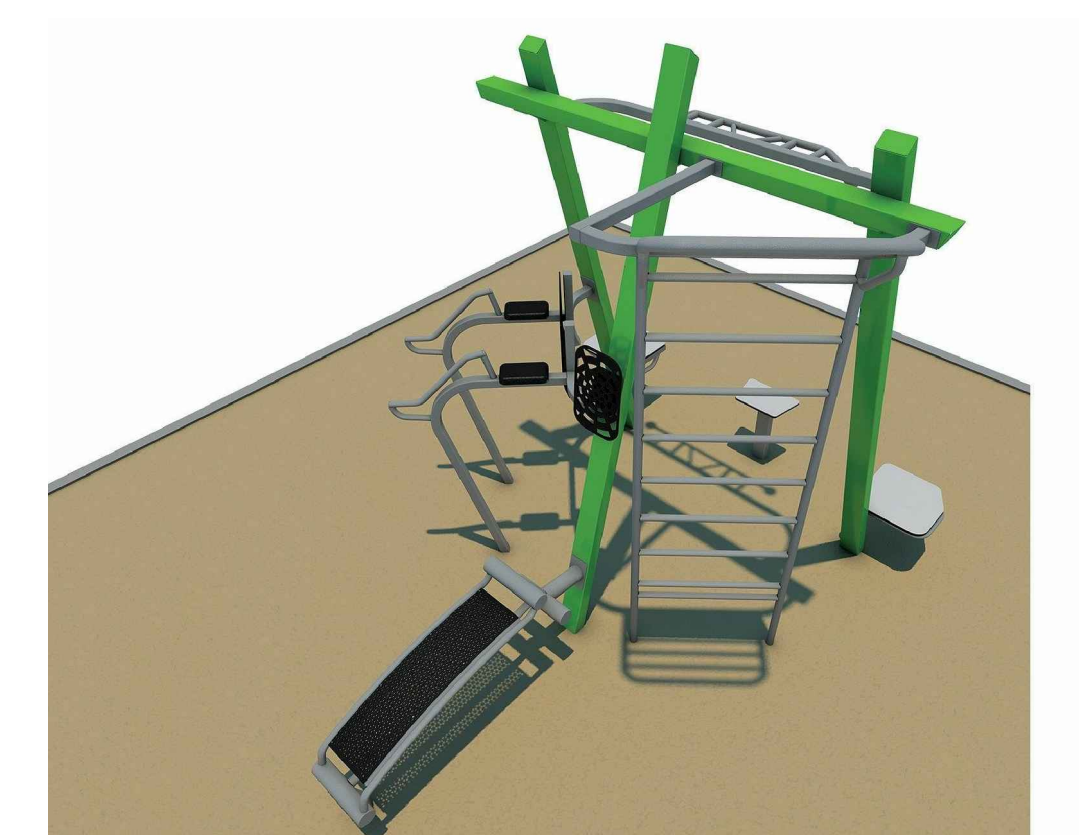

LEGEND

-  NEW DRINKING FOUNTAIN
-  EXISTING AREA LIGHT
-  NEW BENCH
-  NEW PICNIC TABLE
-  NEW PARK GRILL
-  NEW LANDFILL AND RECYCLE RECEPTACLE

 20'X20' PICNIC RAMADA
SELECT 2 LOCATIONS

PLANT LEGEND

SYMBOL	BOTANICAL NAME
	PROPOSED TREES
	EXISTING TREES

CORBELL PARK SITE PLAN - RAMADA LOCATION OPTIONS

PLAY STRUCTURES AND EQUIPMENT WITH OPTION A

PLAN VIEW OPTION A

SWAY BRIDGE

FITNESS STATION

PLAY STRUCTURES AND PLAYGROUND EQUIPMENT OPTION A

PLAY STRUCTURES AND EQUIPMENT WITH OPTION B

PLAN VIEW OPTION B

RAIL CLIMBER

FITNESS STATION

PLAY STRUCTURES AND PLAYGROUND EQUIPMENT OPTION B

METAL POST FINISH

SCoured CMU BLOCK FINISH

NOTCHED CMU BLOCK FINISH

STONE VENEER FINISH

PICNIC RAMADA FINISH OPTIONS