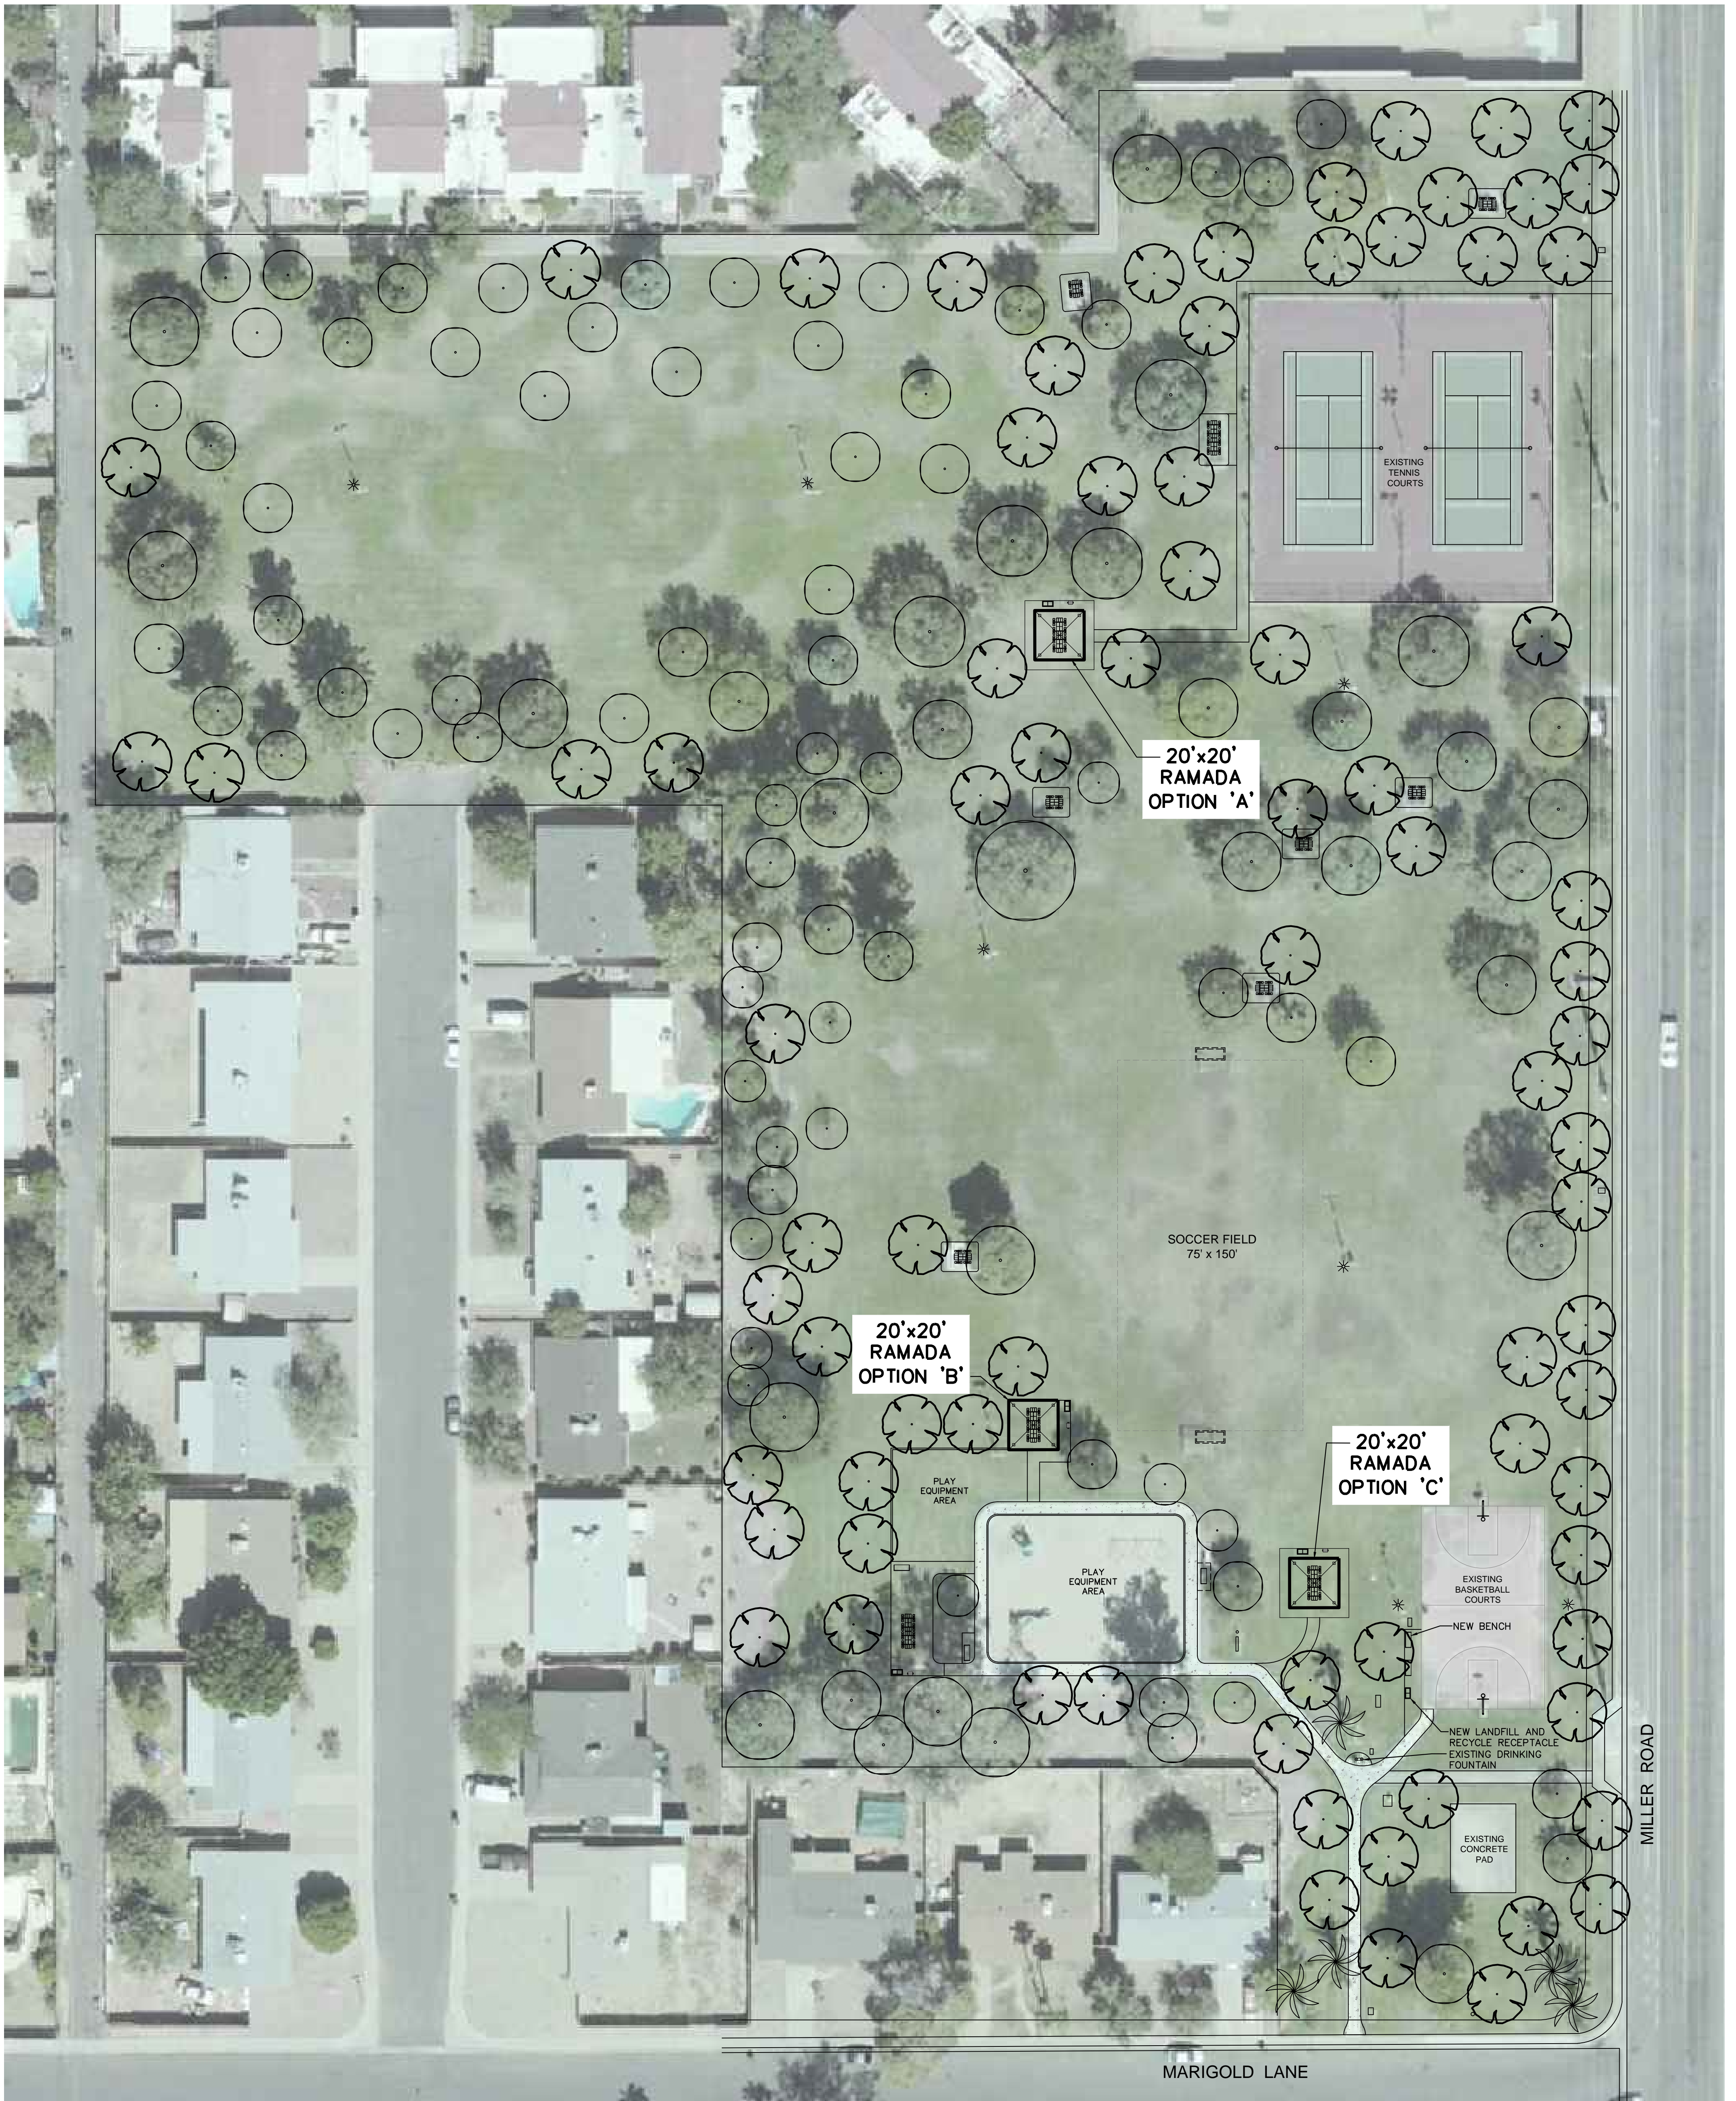

INDIAN BEND PARK PLAYGROUND EQUIPMENT OPTION 1

INDIAN BEND PARK PLAYGROUND EQUIPMENT OPTION 2

**LEGEND**

-  EXISTING DRINKING FOUNTAIN
-  EXISTING AREA LIGHT
-  NEW BENCH
-  NEW PICNIC TABLE
-  NEW PARK GRILL
-  NEW LANDFILL AND RECYCLE RECEPTACLE

NORTH

**INDIAN BEND PARK RAMADA LOCATION OPTIONS**