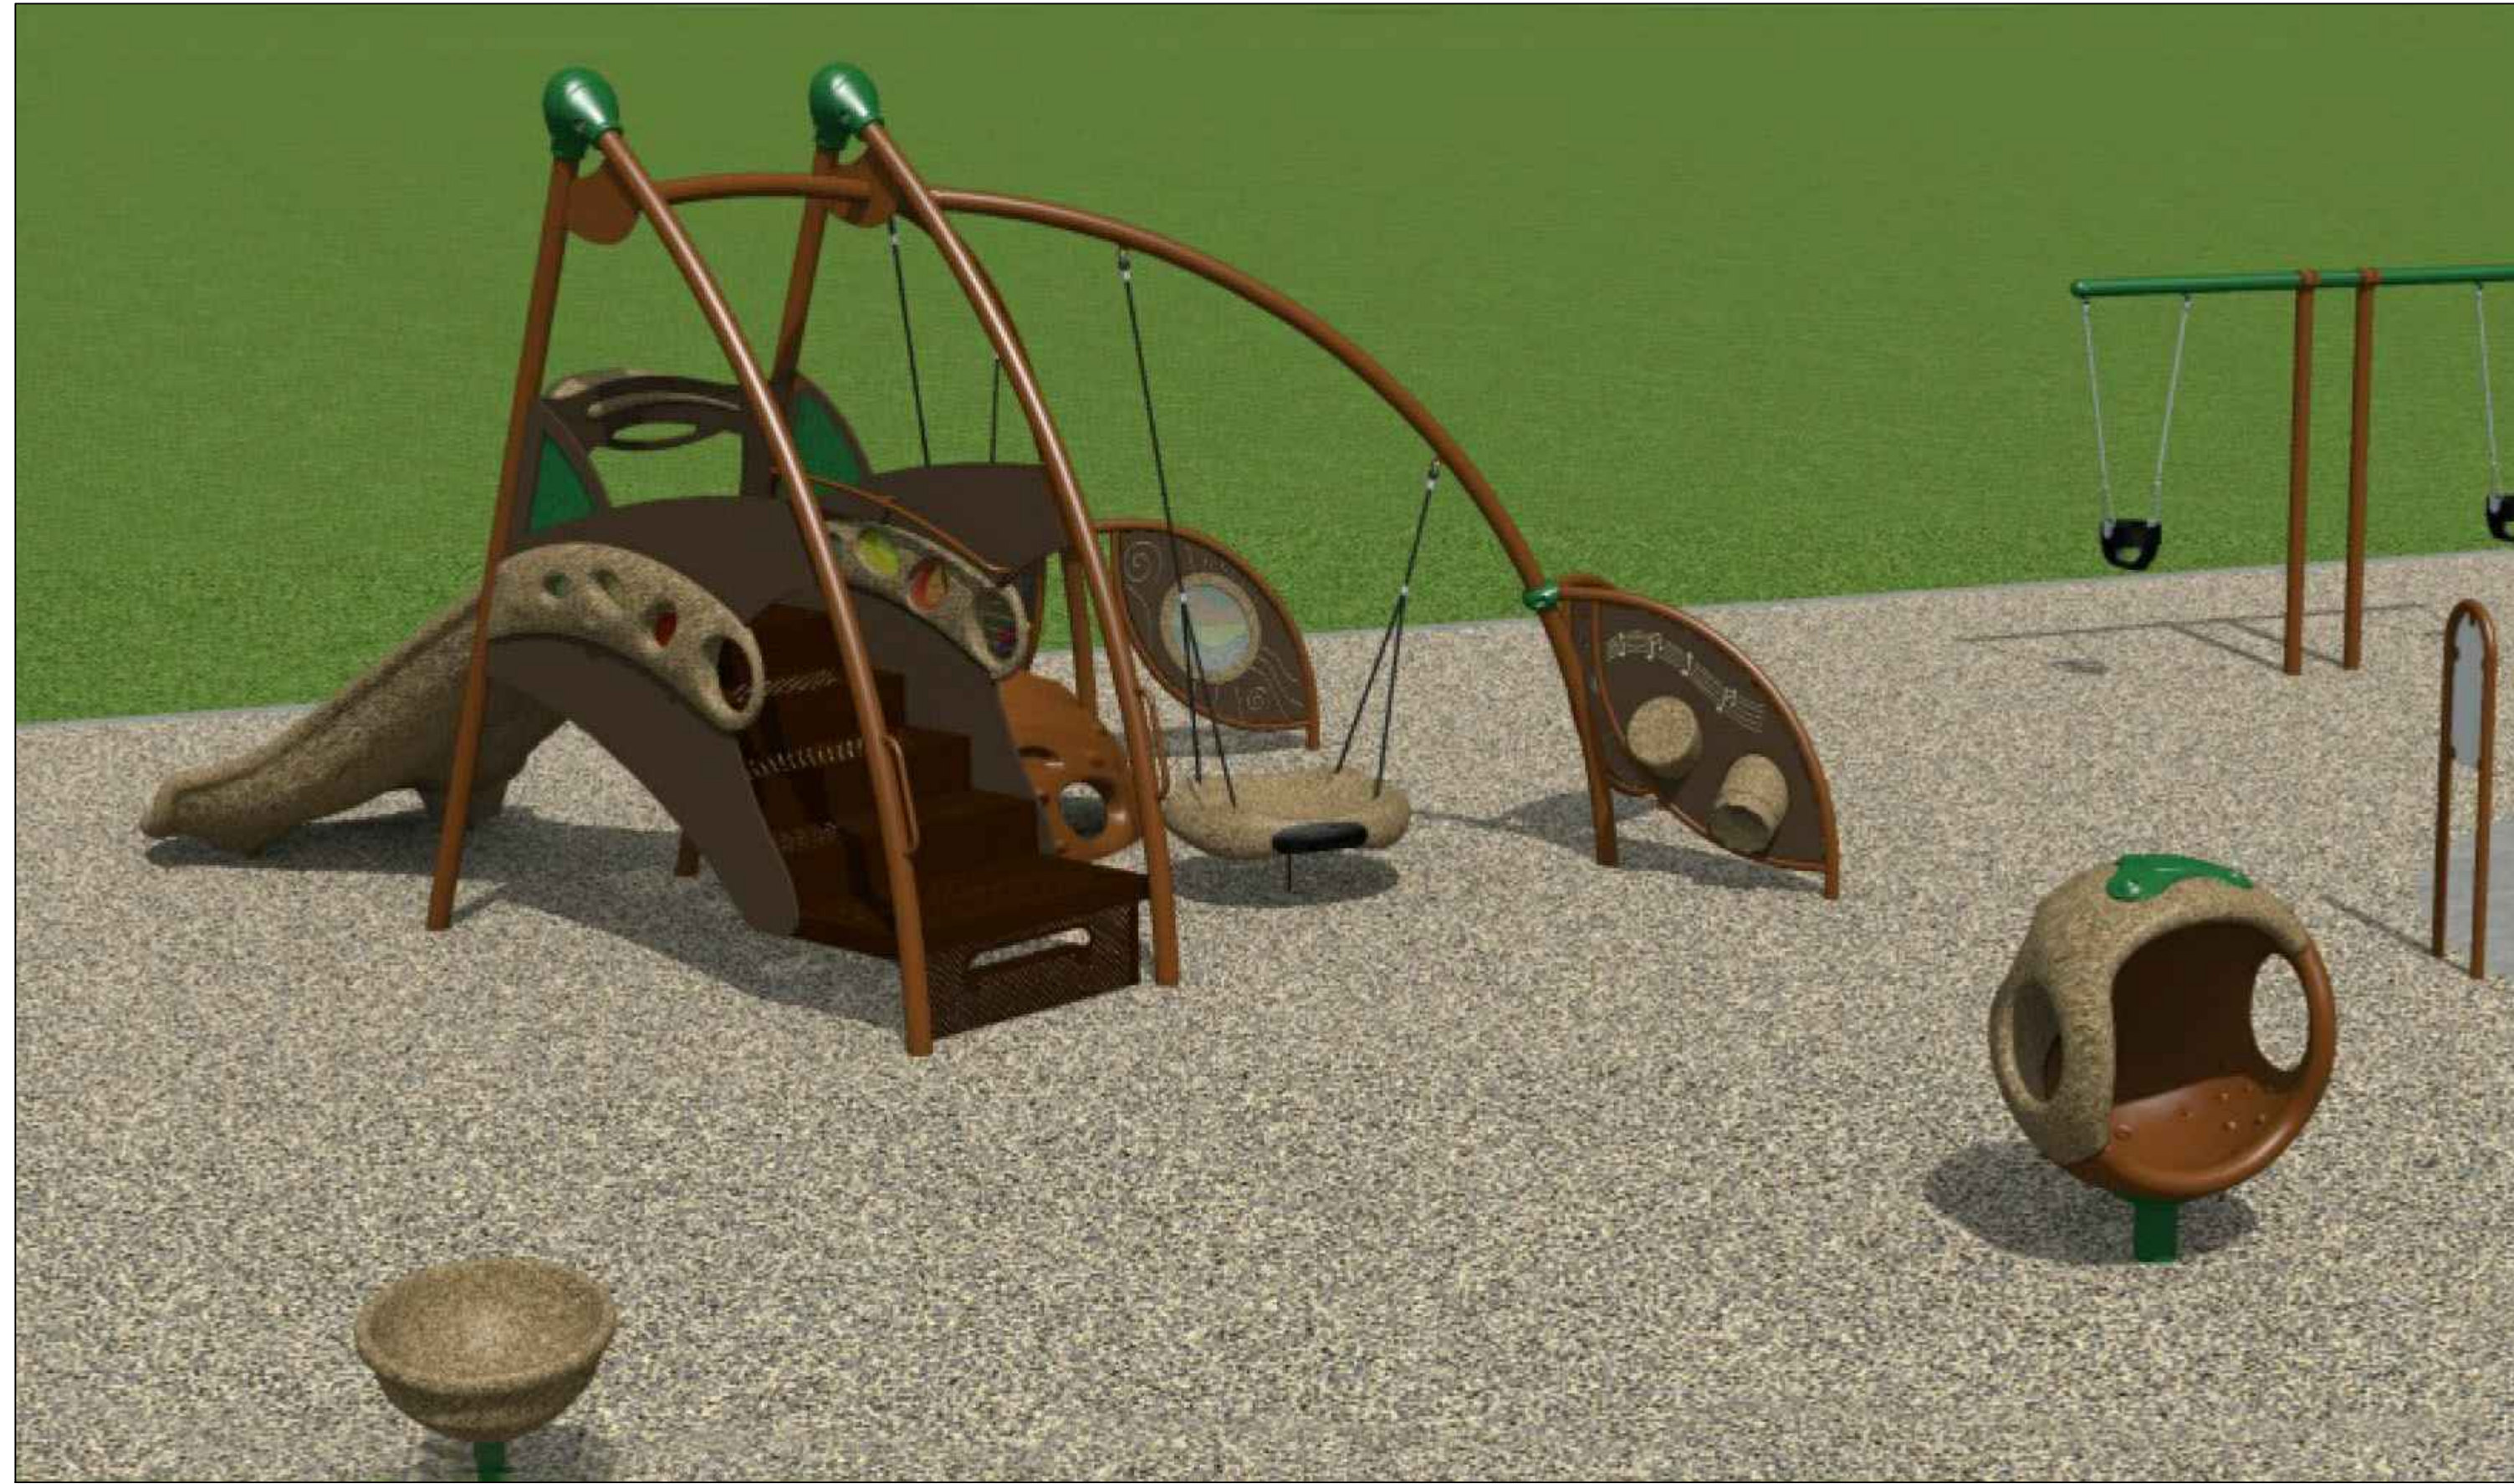

INDIAN BEND PARK PLAYGROUND EQUIPMENT OPTION 1

INDIAN BEND PARK PLAYGROUND EQUIPMENT OPTION 2

**LEGEND**

-  EXISTING DRINKING FOUNTAIN
-  EXISTING AREA LIGHT
-  NEW BENCH
-  NEW PICNIC TABLE
-  NEW PARK GRILL
-  NEW LANDFILL AND RECYCLE RECEPTACLE

NORTH

**INDIAN BEND PARK RAMADA LOCATION OPTIONS**