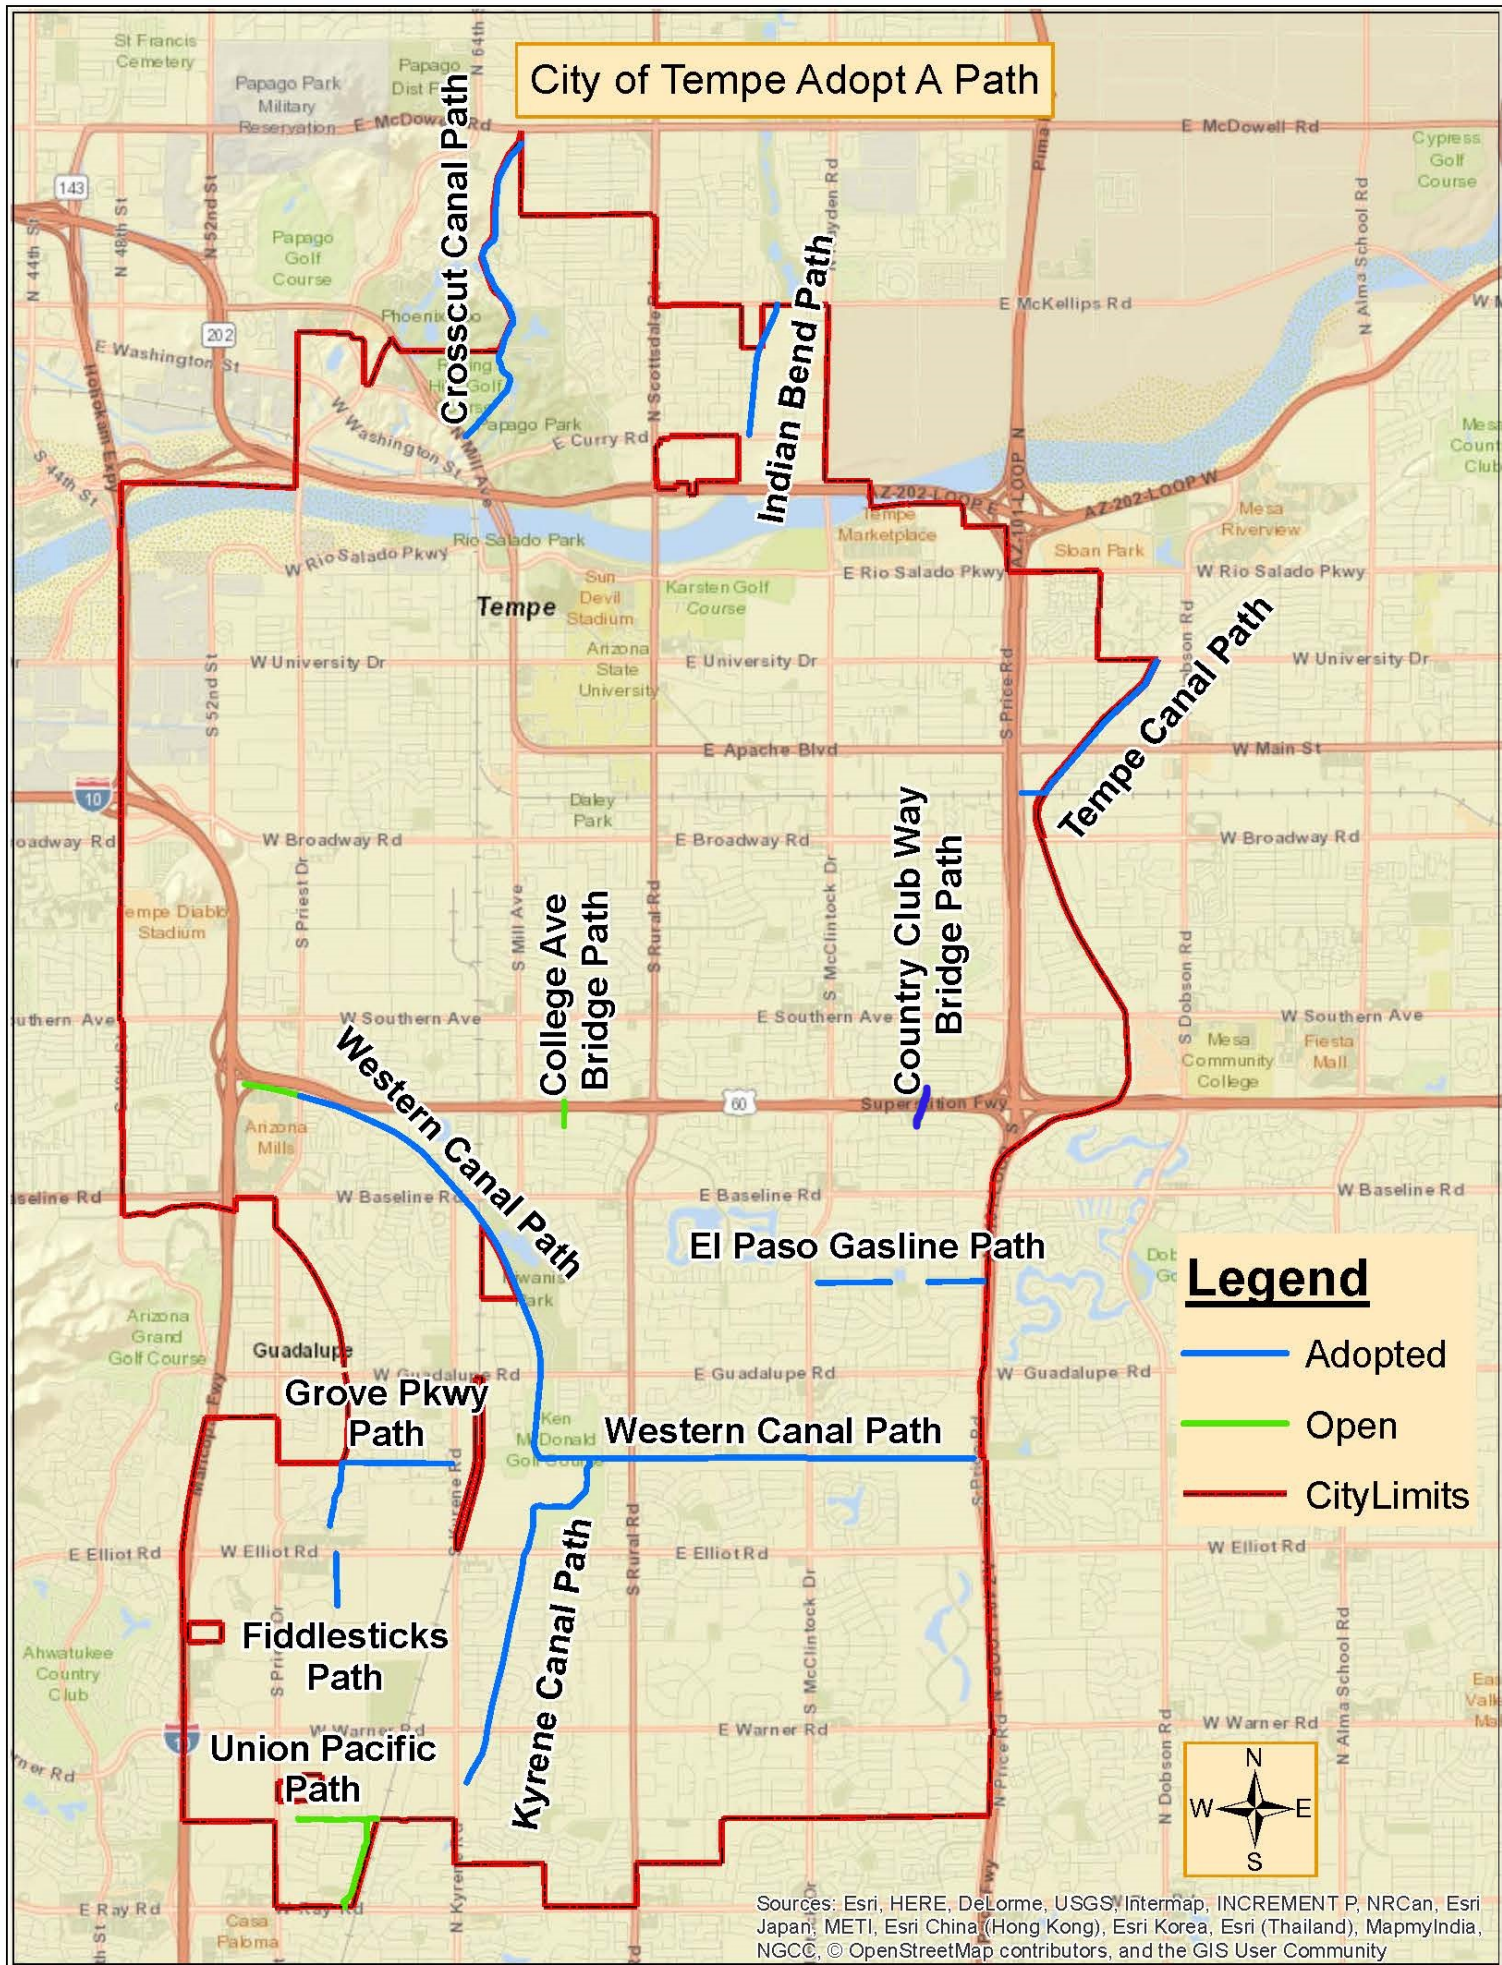

City of Tempe Adopt A Path

Legend

- Adopted
- Open
- CityLimits

Sources: Esri, HERE, DeLorme, USGS, Intermap, INCREMENT P, NRCan, Esri Japan; METI, Esri China (Hong Kong), Esri Korea, Esri (Thailand), MapmyIndia, NGCC, © OpenStreetMap contributors, and the GIS User Community