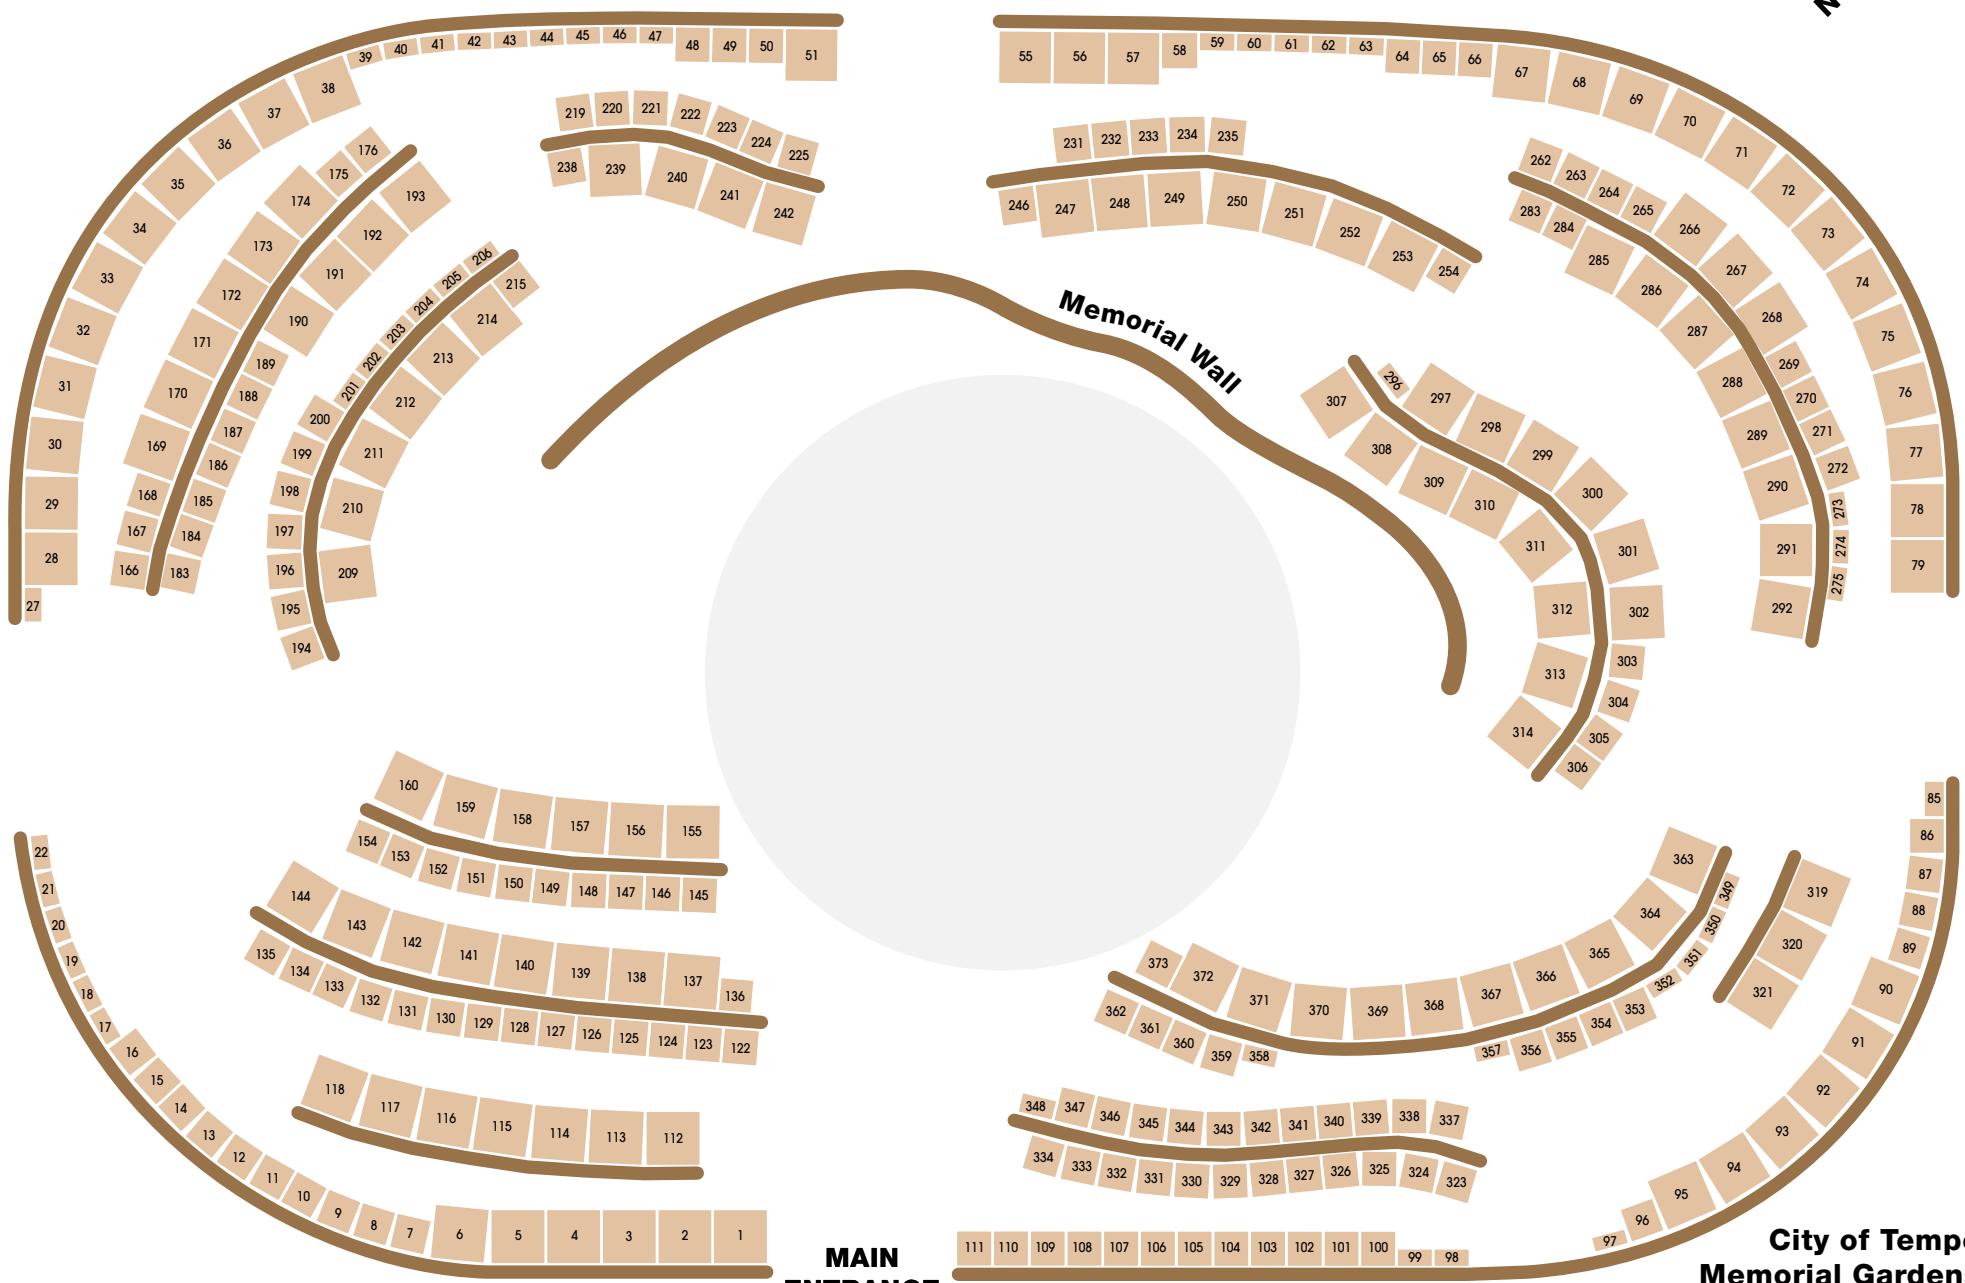

# Memorial Gardens

**MAIN  
ENTRANCE**

**City of Tempe  
Memorial Gardens  
Double Butte Cemetery  
2505 W. Broadway Rd.  
(480) 350-5244**