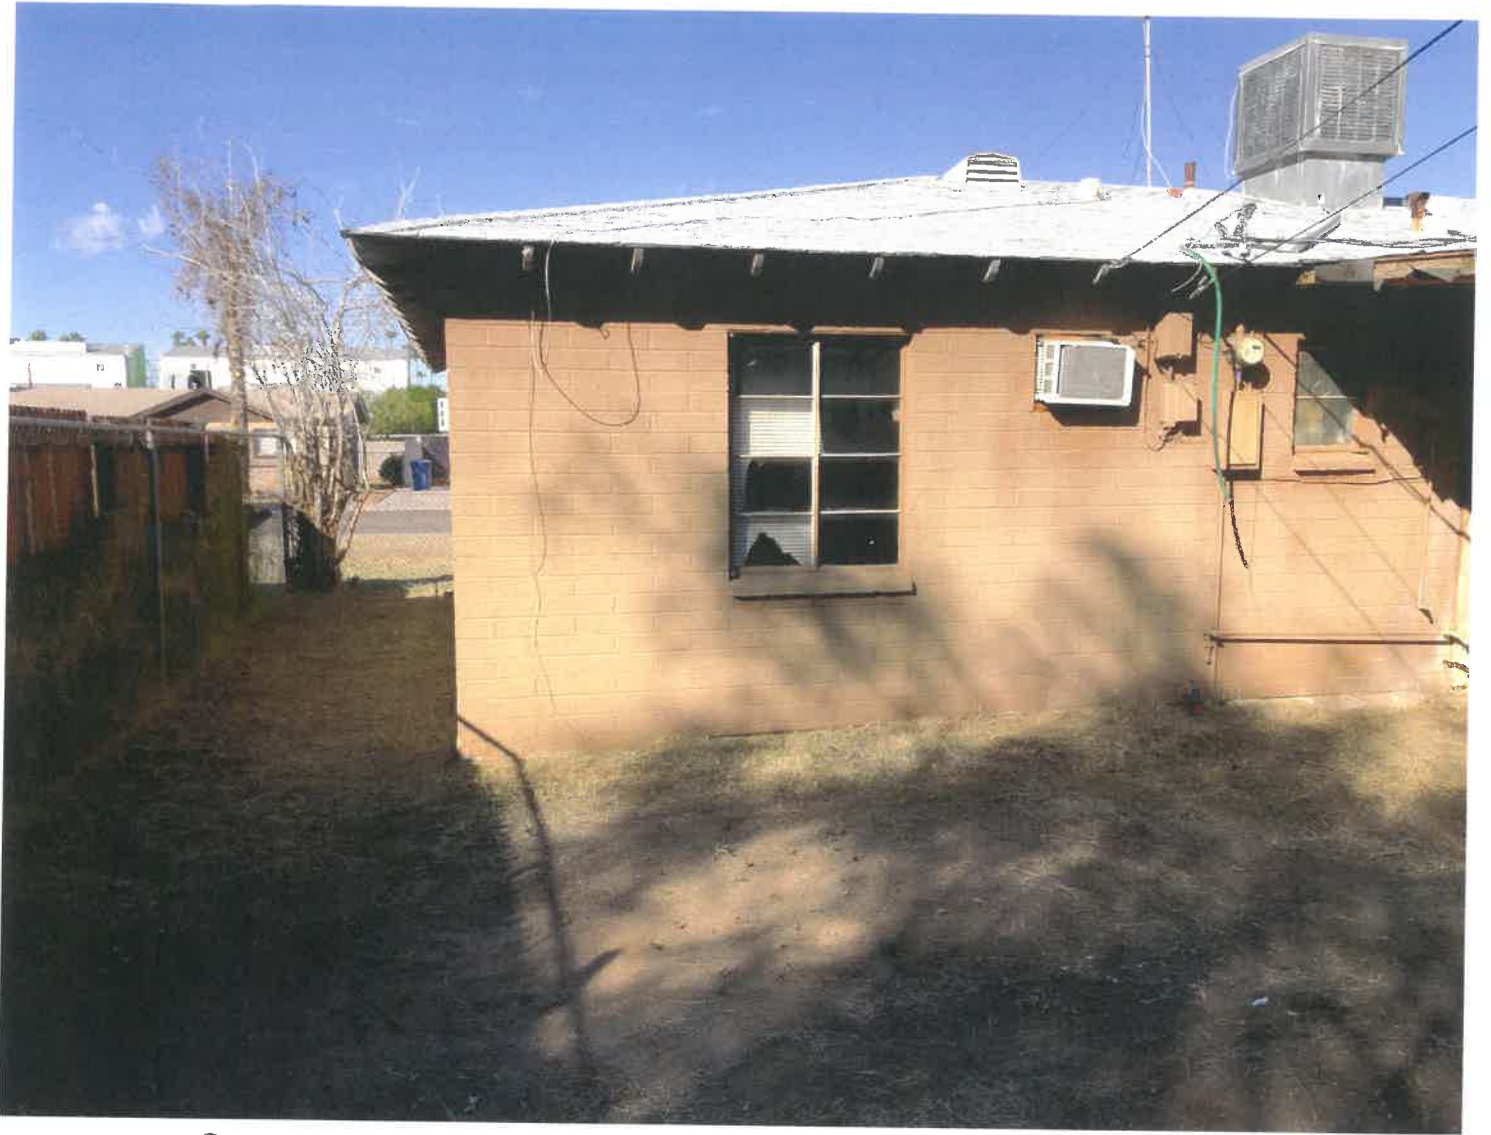

Seari

10. SIDE