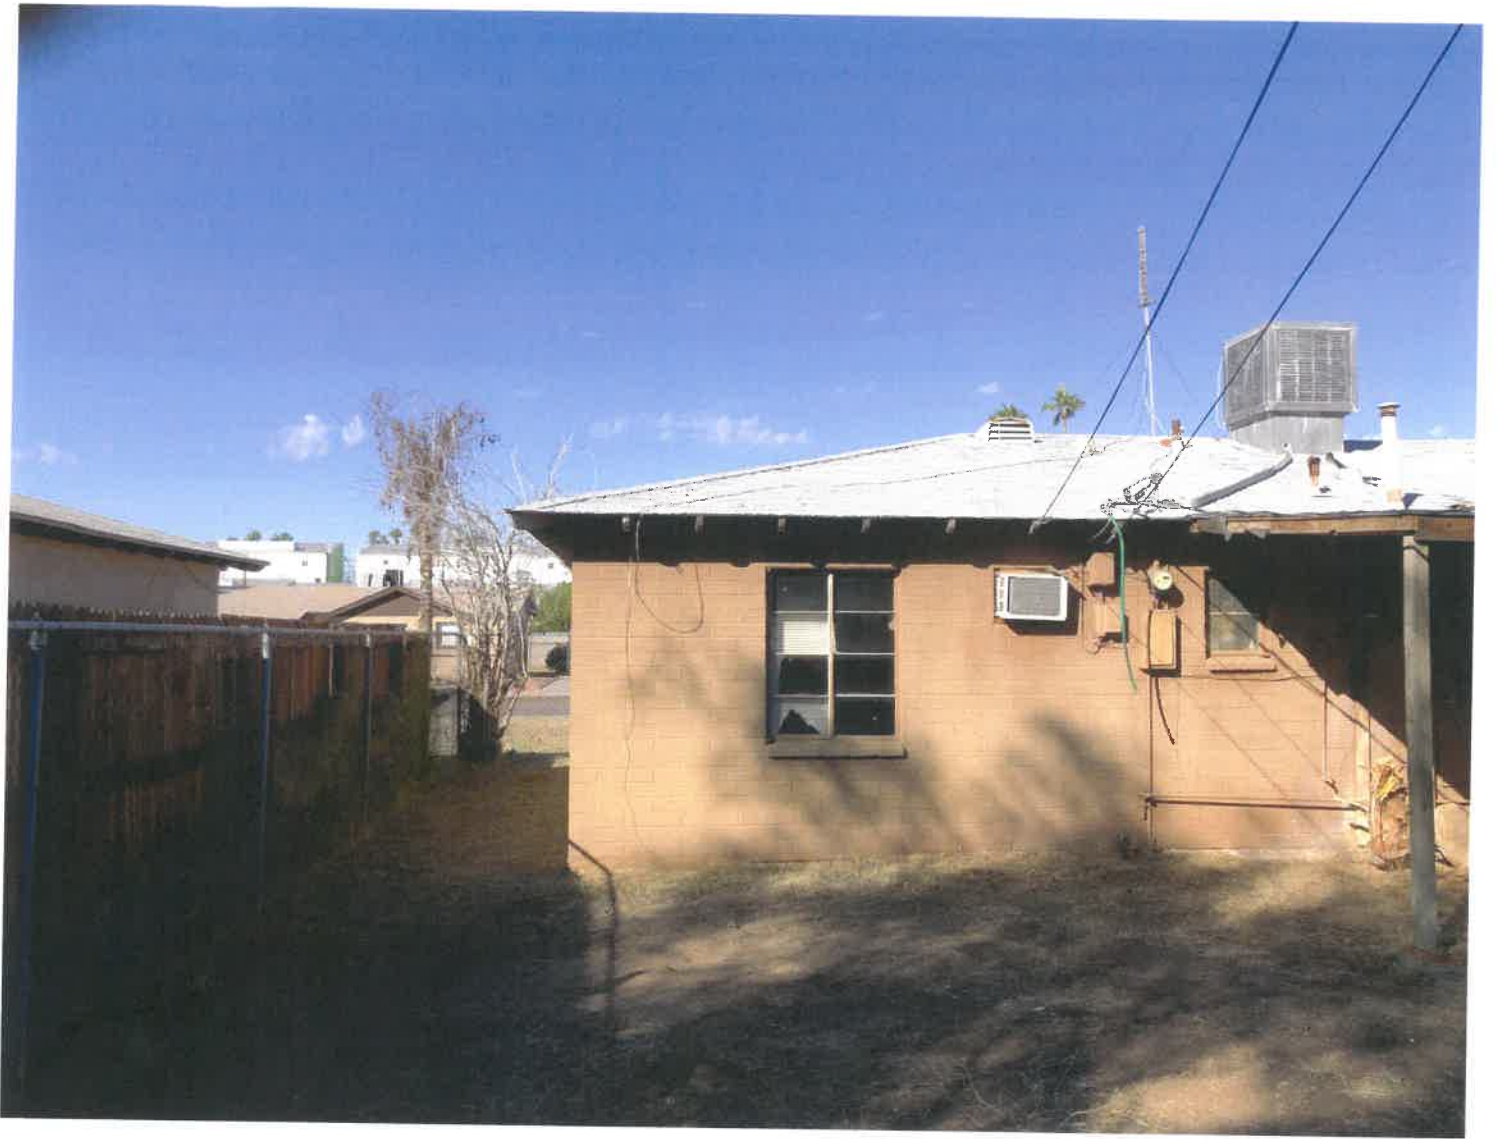

1. METAL GUYS AT AROUND 2PM TODAY

2. METAL GUYS RETURN AT 4 PM TODAY
TO TAKE ALL THE REST OF THE
METAL

3. ~~CA~~

41

5, WASHER, DRYER, HOT WATER TANK

6. SIDE OF THE HOUSE

7. BACK YARD

8, WHERE WOOD USED TO BE