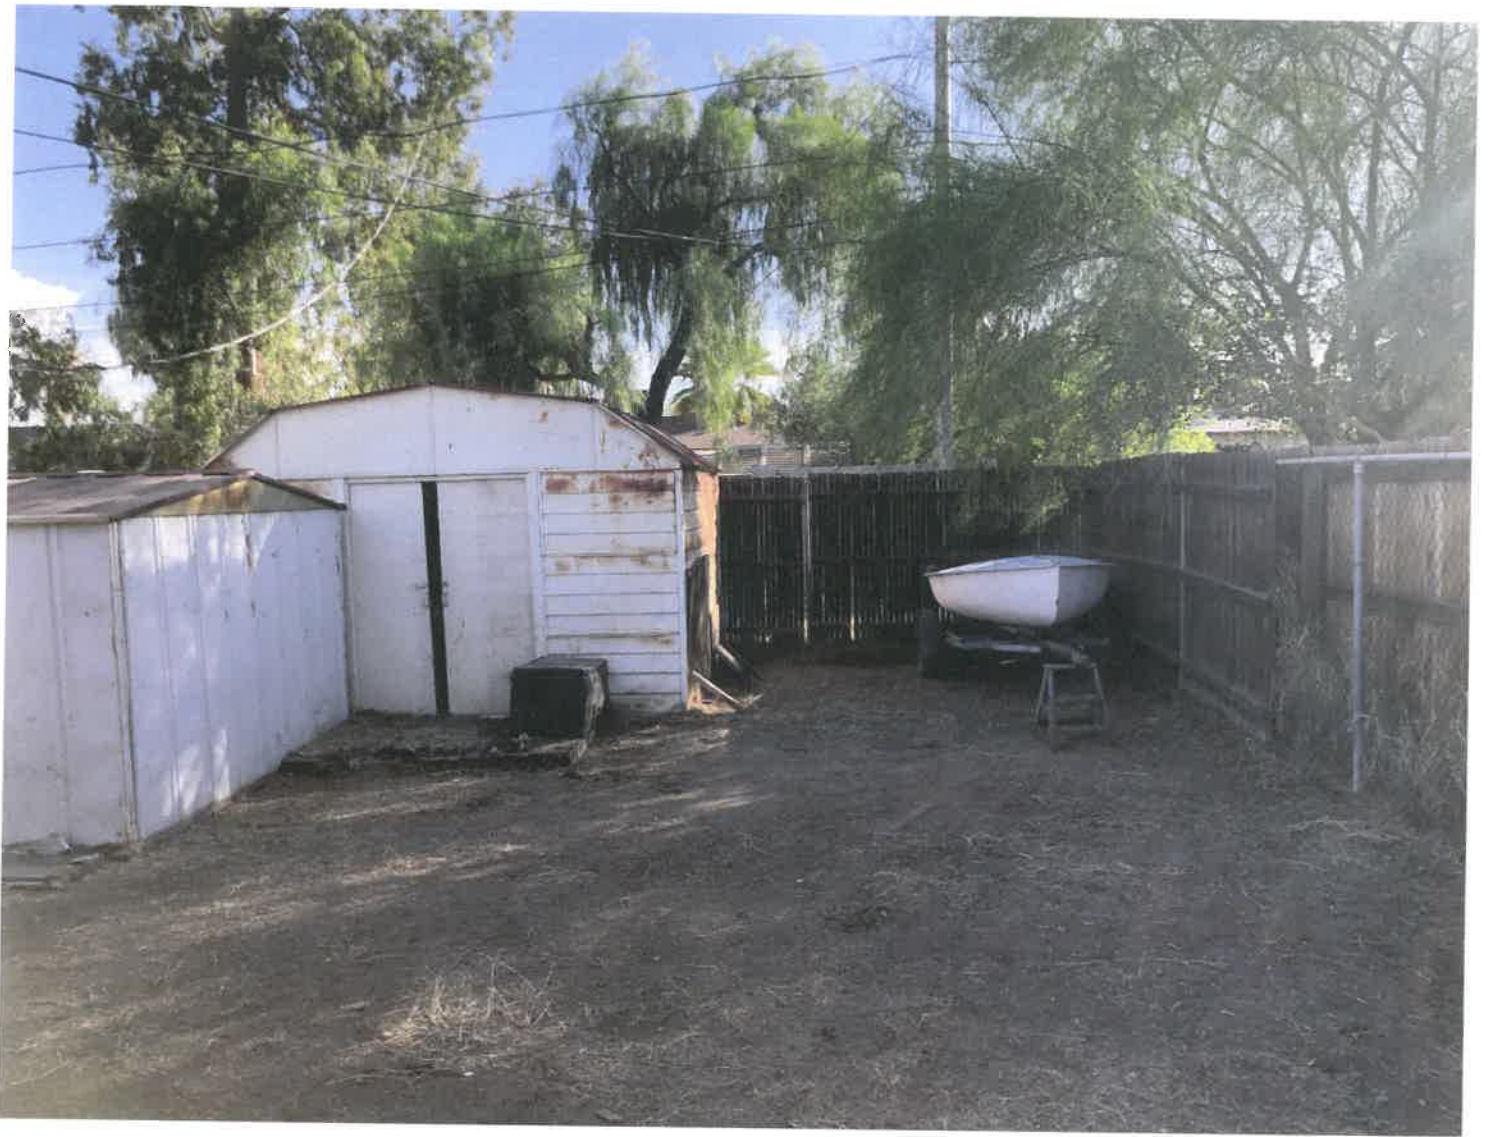

1. METAL GUYS AT AROUND 2PM TODAY

2. METAL GUYS RETURN AT 4 PM TODAY
TO TAKE ALL THE REST OF THE
METAL

3. ~~CA~~

41

5, WASHER, DRYER, HOT WATER TANK

6. SIDE OF THE HOUSE

7. BACK YARD

8, WHERE WOOD USED TO BE