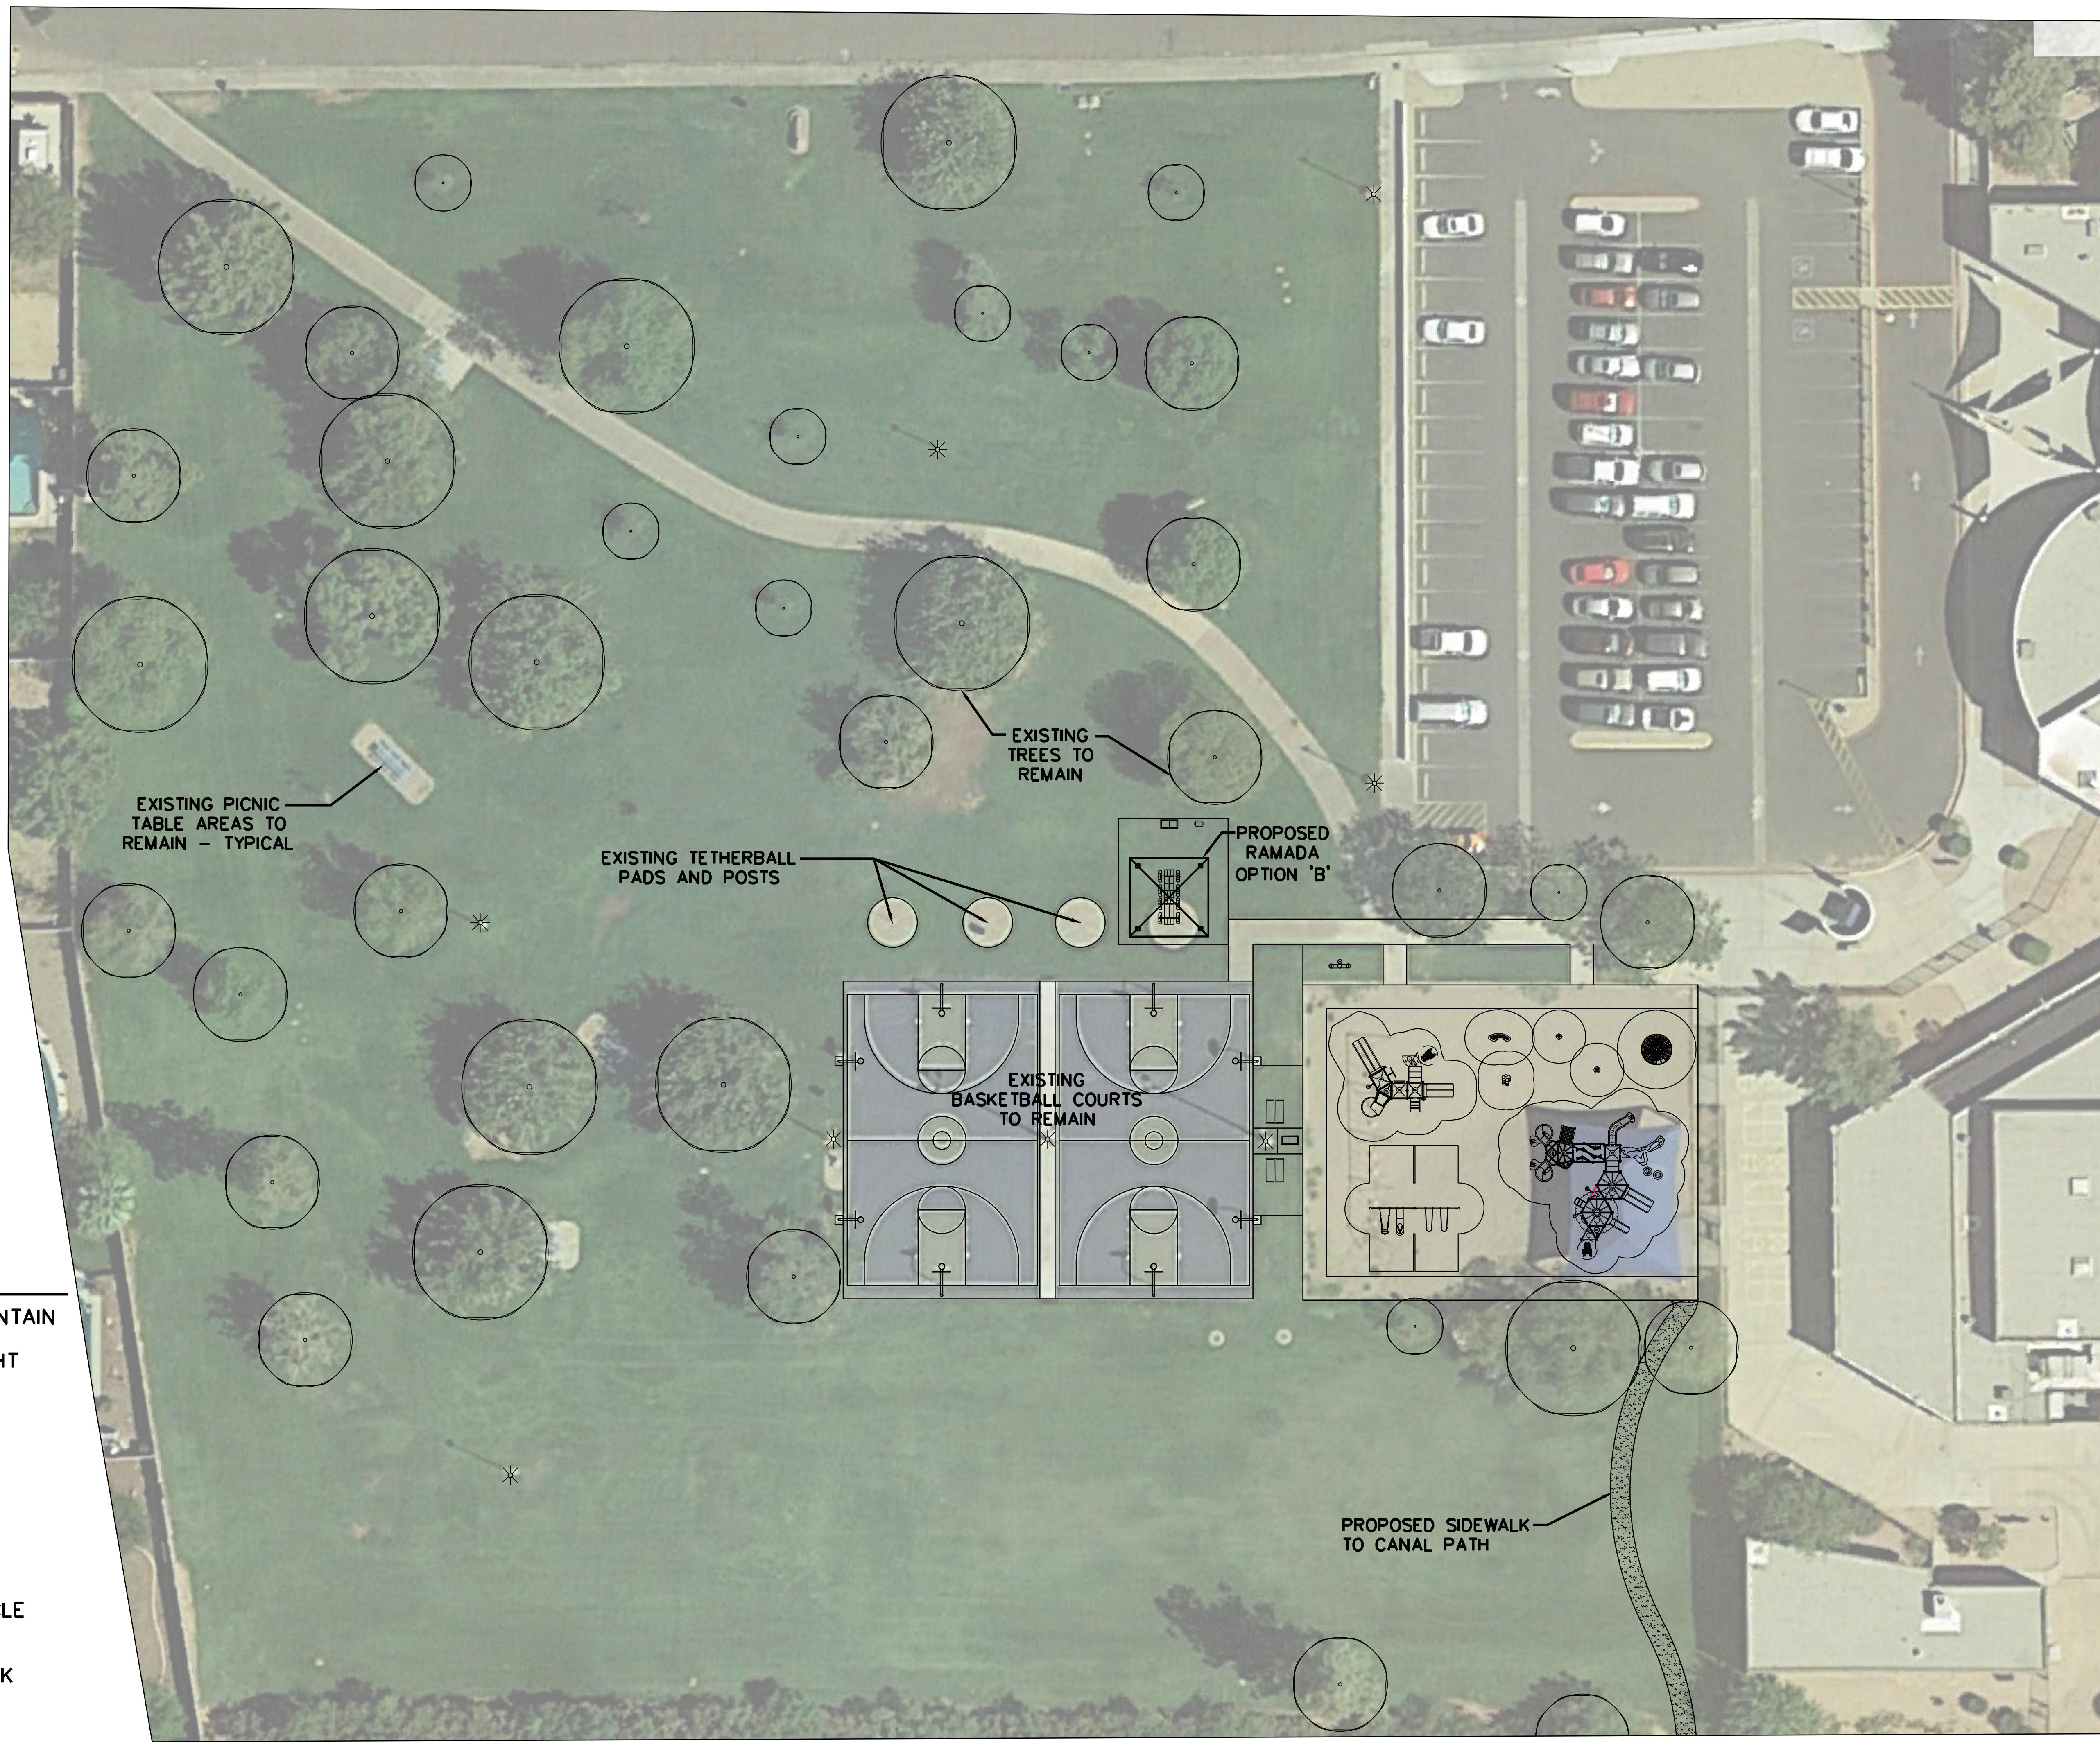

LEGEND

-  NEW DRINKING FOUNTAIN
-  EXISTING AREA LIGHT
-  NEW BENCH
-  NEW PICNIC TABLE
-  NEW PARK GRILL
-  NEW LANDFILL AND RECYCLE RECEPTACLE
-  PROPOSED SIDEWALK

REDDEN PARK PLAYGROUND LAYOUT OPTION A

NORTH

LEGEND

-  NEW DRINKING FOUNTAIN
-  EXISTING AREA LIGHT
-  NEW BENCH
-  NEW PICNIC TABLE
-  NEW PARK GRILL
-  NEW LANDFILL AND RECYCLE RECEPTACLE
-  PROPOSED SIDEWALK

REDDEN PARK PLAYGROUND LAYOUT OPTION B

NORTH

REDDEN PARK PLAYGROUND LAYOUT OPTION A

REDDEN PARK PLAYGROUND LAYOUT OPTION B