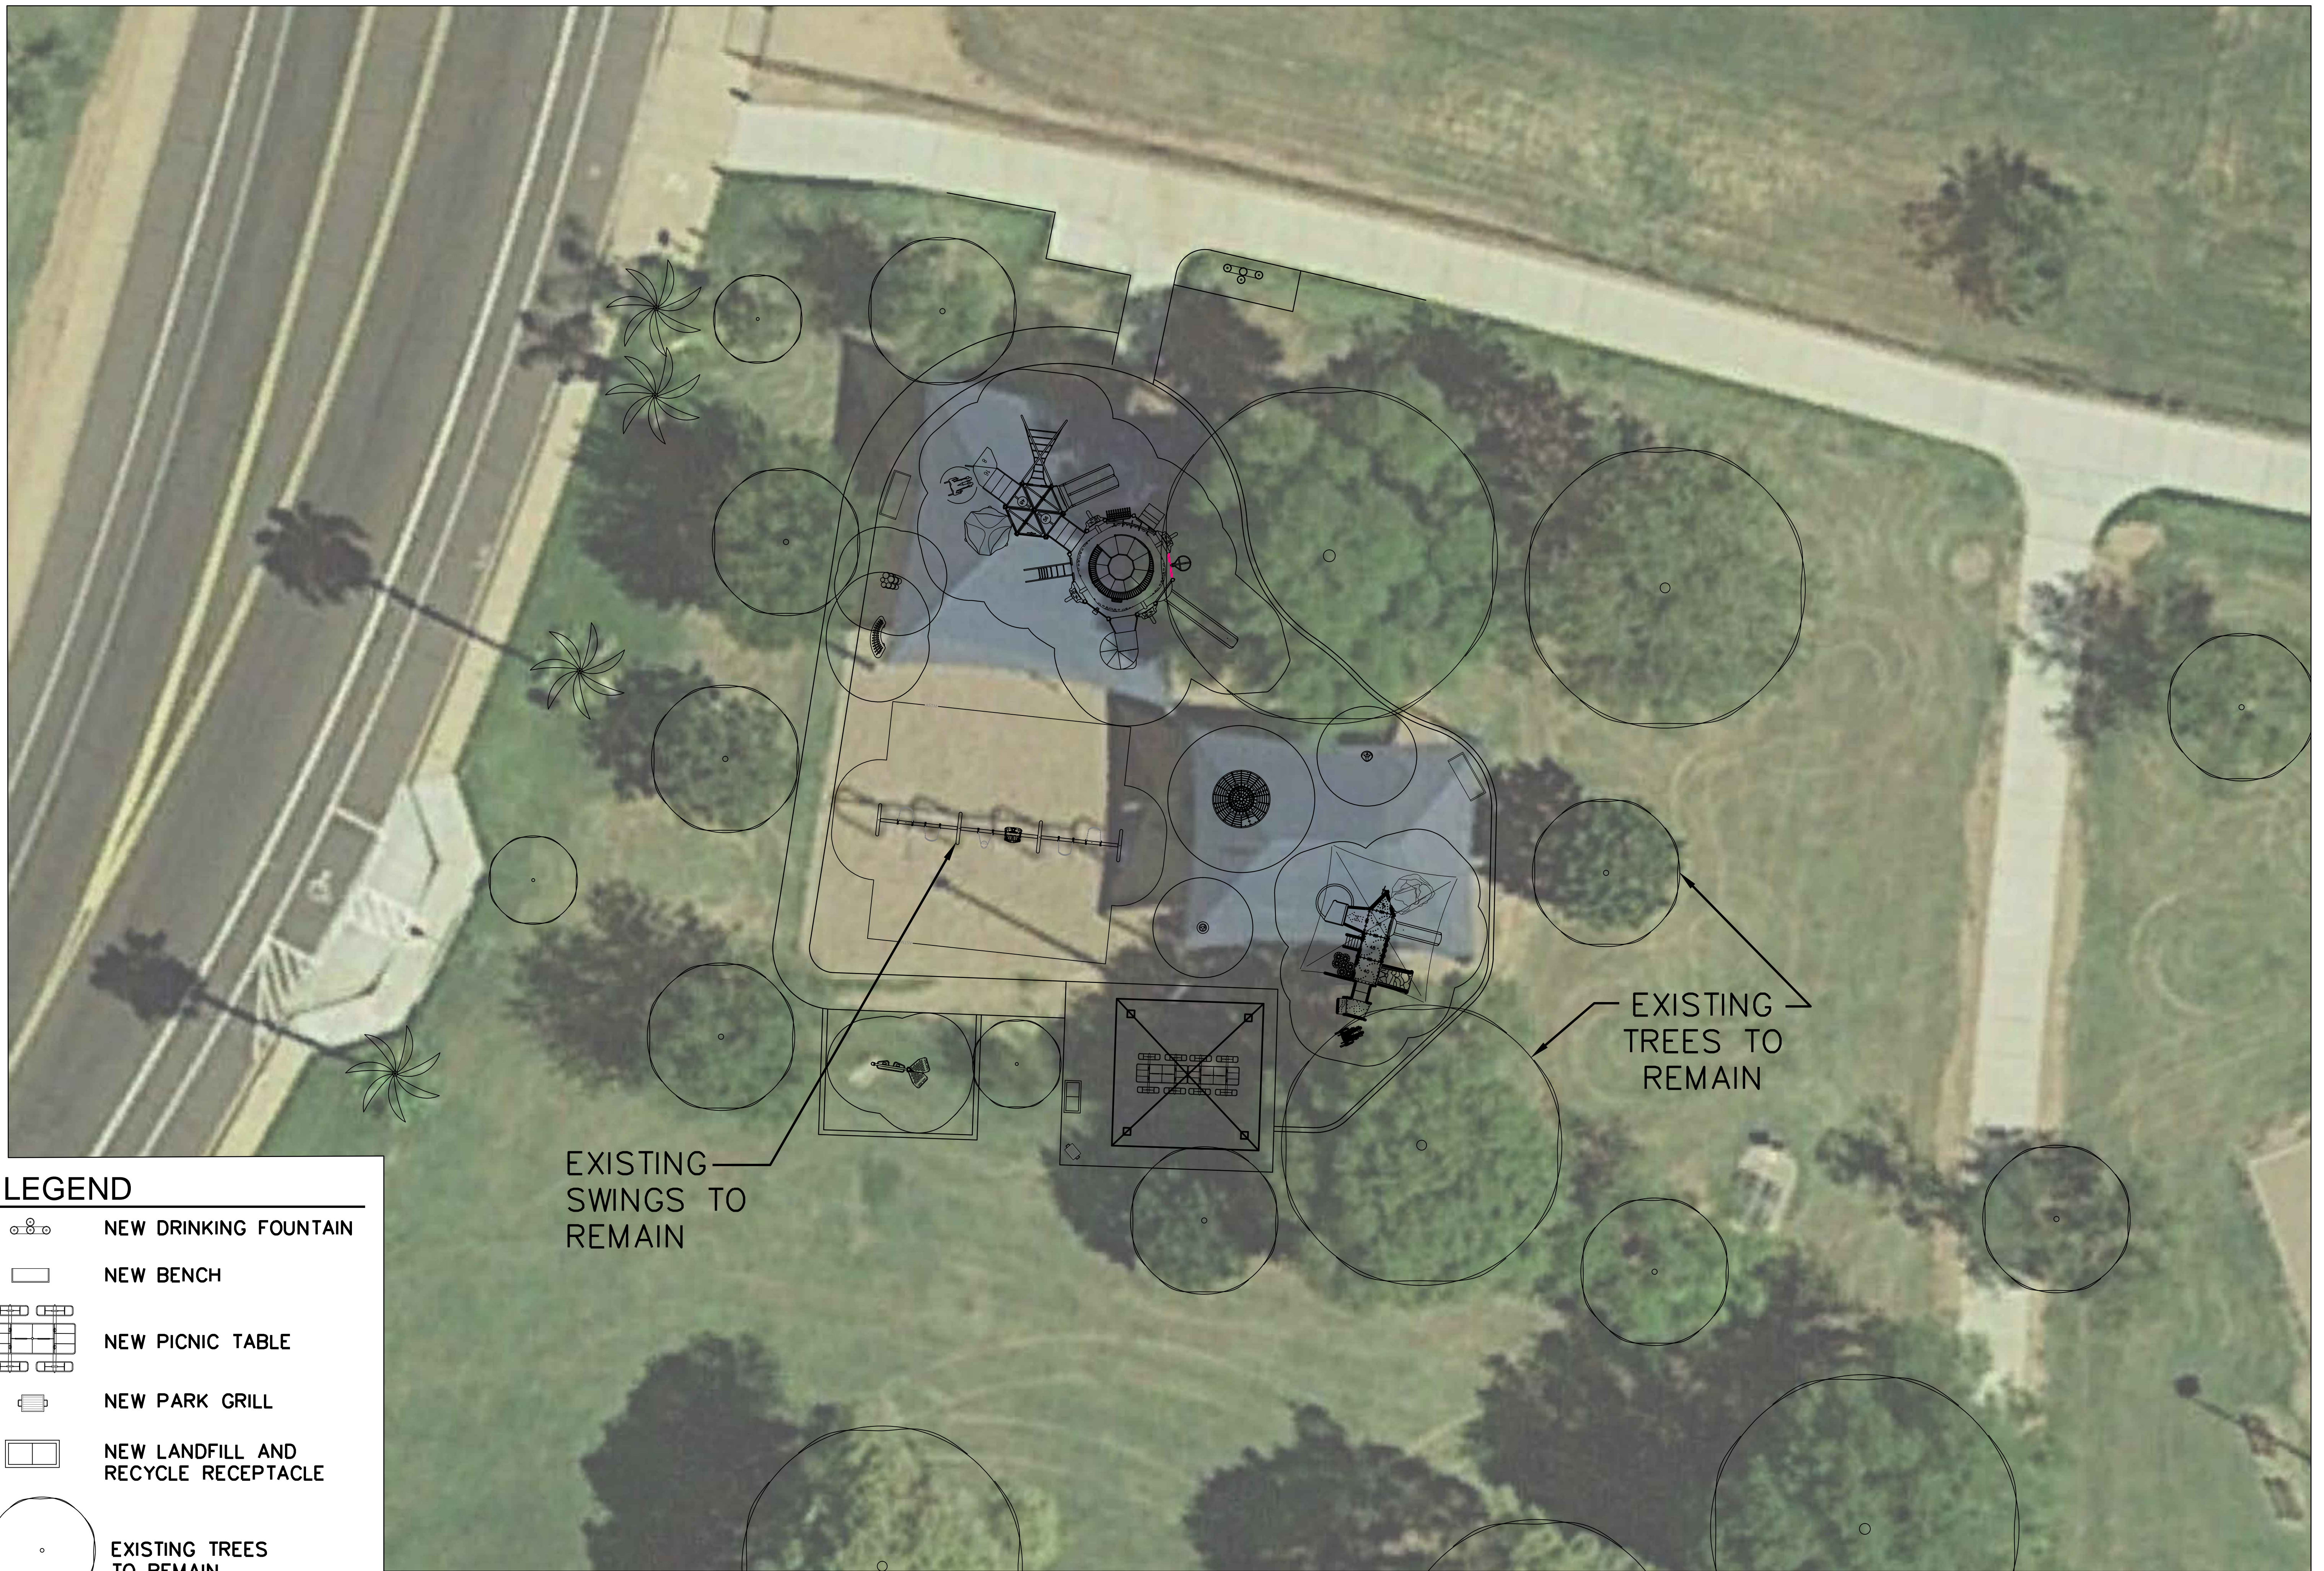

MEYER PARK PLAYGROUND AREA LAYOUT OPTION A

MEYER PARK PLAYGROUND AREA LAYOUT OPTION B

LEGEND

-  NEW DRINKING FOUNTAIN
-  NEW BENCH
-  NEW PICNIC TABLE
-  NEW PARK GRILL
-  NEW LANDFILL AND RECYCLE RECEPTACLE
-  EXISTING TREES TO REMAIN

EXISTING SWINGS TO REMAIN

EXISTING TREES TO REMAIN

MEYER PARK PLAYGROUND AREA LAYOUT OPTION A

LEGEND

- 
NEW DRINKING FOUNTAIN
- 
NEW BENCH
- 
NEW PICNIC TABLE
- 
NEW PARK GRILL
- 
NEW LANDFILL AND RECYCLE RECEPTACLE
- 
EXISTING TREES TO REMAIN

EXISTING SWINGS TO REMAIN

EXISTING TREES TO REMAIN

MEYER PARK PLAYGROUND LAYOUT OPTION B