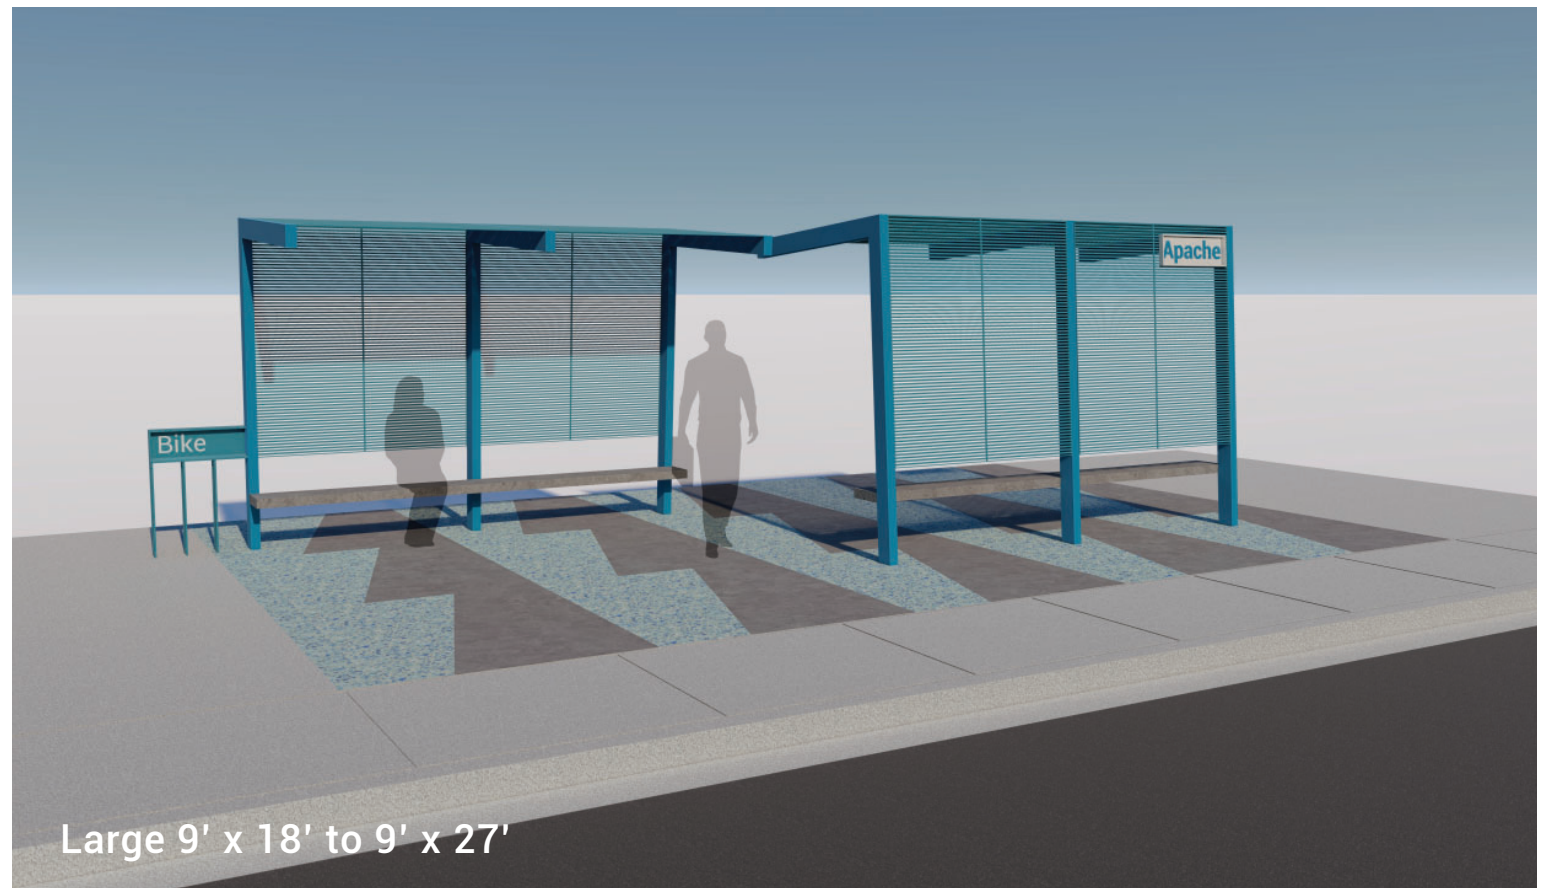

Micro

Compact - 5' x 10'

Regular - 5'-6" x 16'-6"

Large 9' x 18' to 9' x 27'

Concept A

Tempe Transit Shelter

Concepts | 1.13.2020

Concept A

Tempe Transit Shelter

Concepts | 1.13.2020

TYLin | J2 Design

Pg. 2

Micro

Compact - 5' x 10'

Regular - 5'-6" x 16'-6"

Large 9' x 18' to 9' x 27'

Concept B

Tempe Transit Shelter

Concepts | 1.13.2020

TYLin | J2 Design

Pg. 4

Micro

Compact - 5' x 10'

Regular - 5'-6" x 16'-6"

Large 9' x 18' to 9' x 27'

Concept C

Tempe Transit Shelter

Concepts | 1.13.2020

Concept C

Tempe Transit Shelter

Concepts | 1.13.2020

TYLin | J2 Design