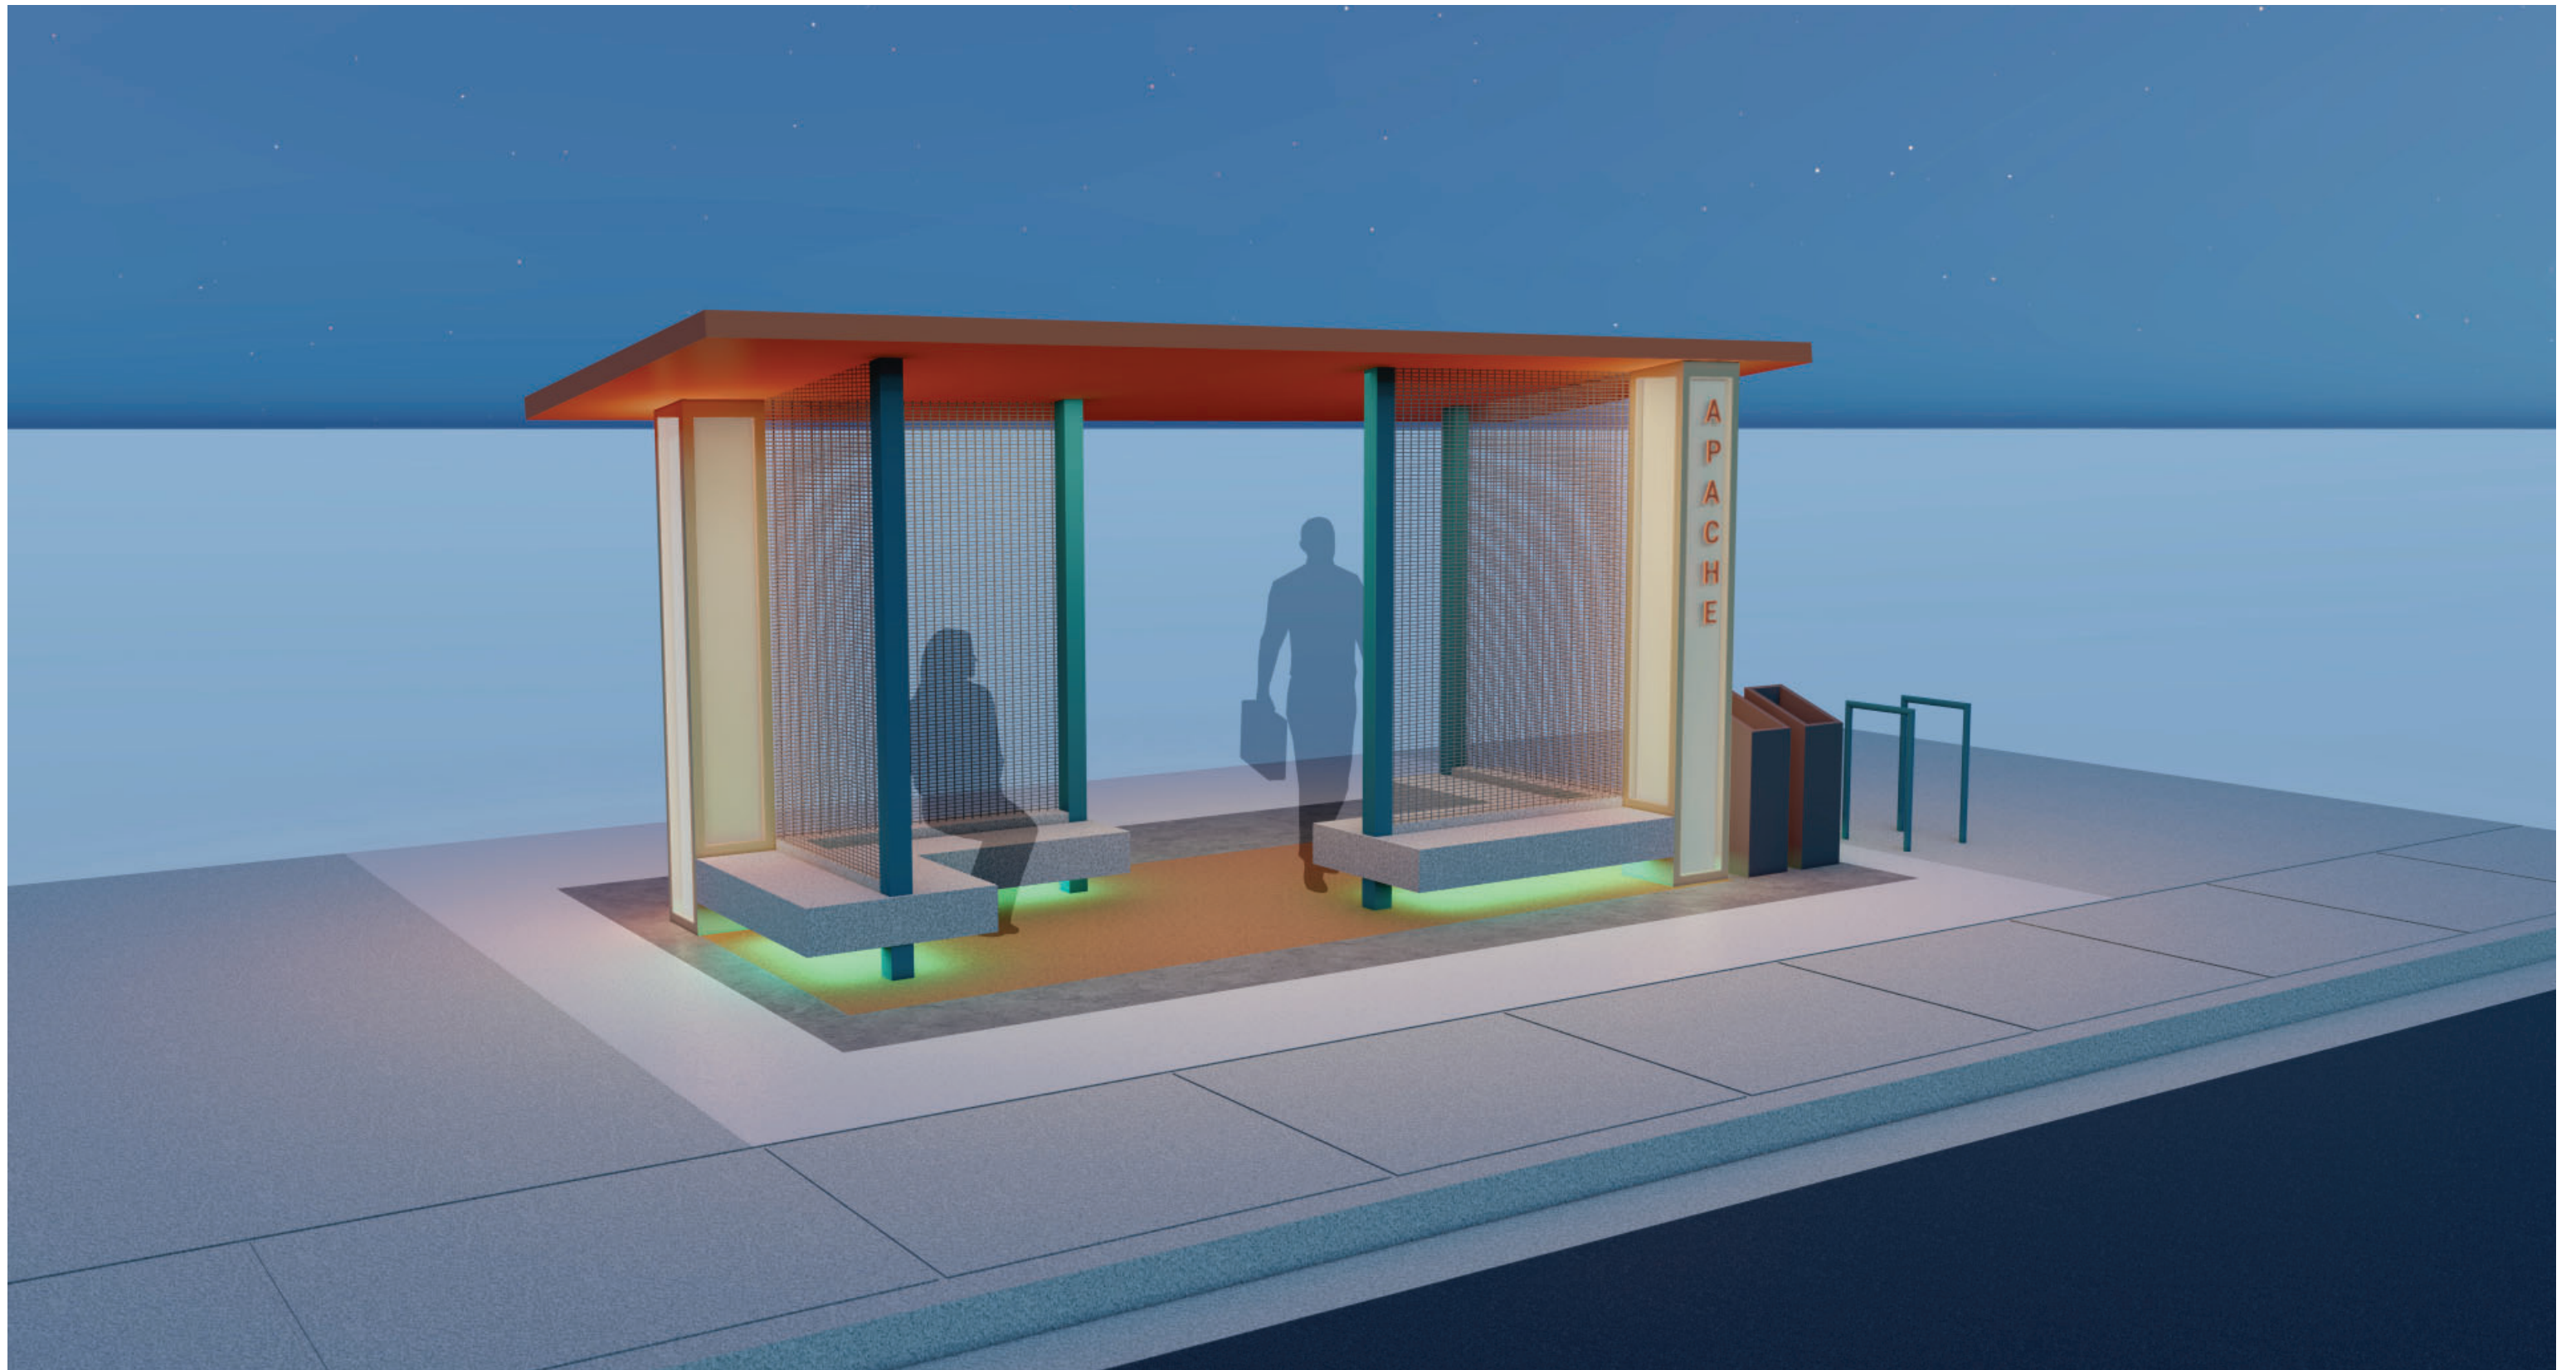

Micro

Compact - 5' x 10'

Regular - 5'-6" x 16'-6"

Large 9' x 18' to 9' x 27'

Concept A

Tempe Transit Shelter

Concepts | 1.13.2020

Concept A

Tempe Transit Shelter

Concepts | 1.13.2020

TYLin | J2 Design

Pg. 2

Micro

Compact - 5' x 10'

Regular - 5'-6" x 16'-6"

Large 9' x 18' to 9' x 27'

Concept B

Tempe Transit Shelter

Concepts | 1.13.2020

TYLin | J2 Design

Pg. 4

Micro

Compact - 5' x 10'

Regular - 5'-6" x 16'-6"

Large 9' x 18' to 9' x 27'

Concept C

Tempe Transit Shelter

Concepts | 1.13.2020

Concept C

Tempe Transit Shelter

Concepts | 1.13.2020

TYLin | J2 Design