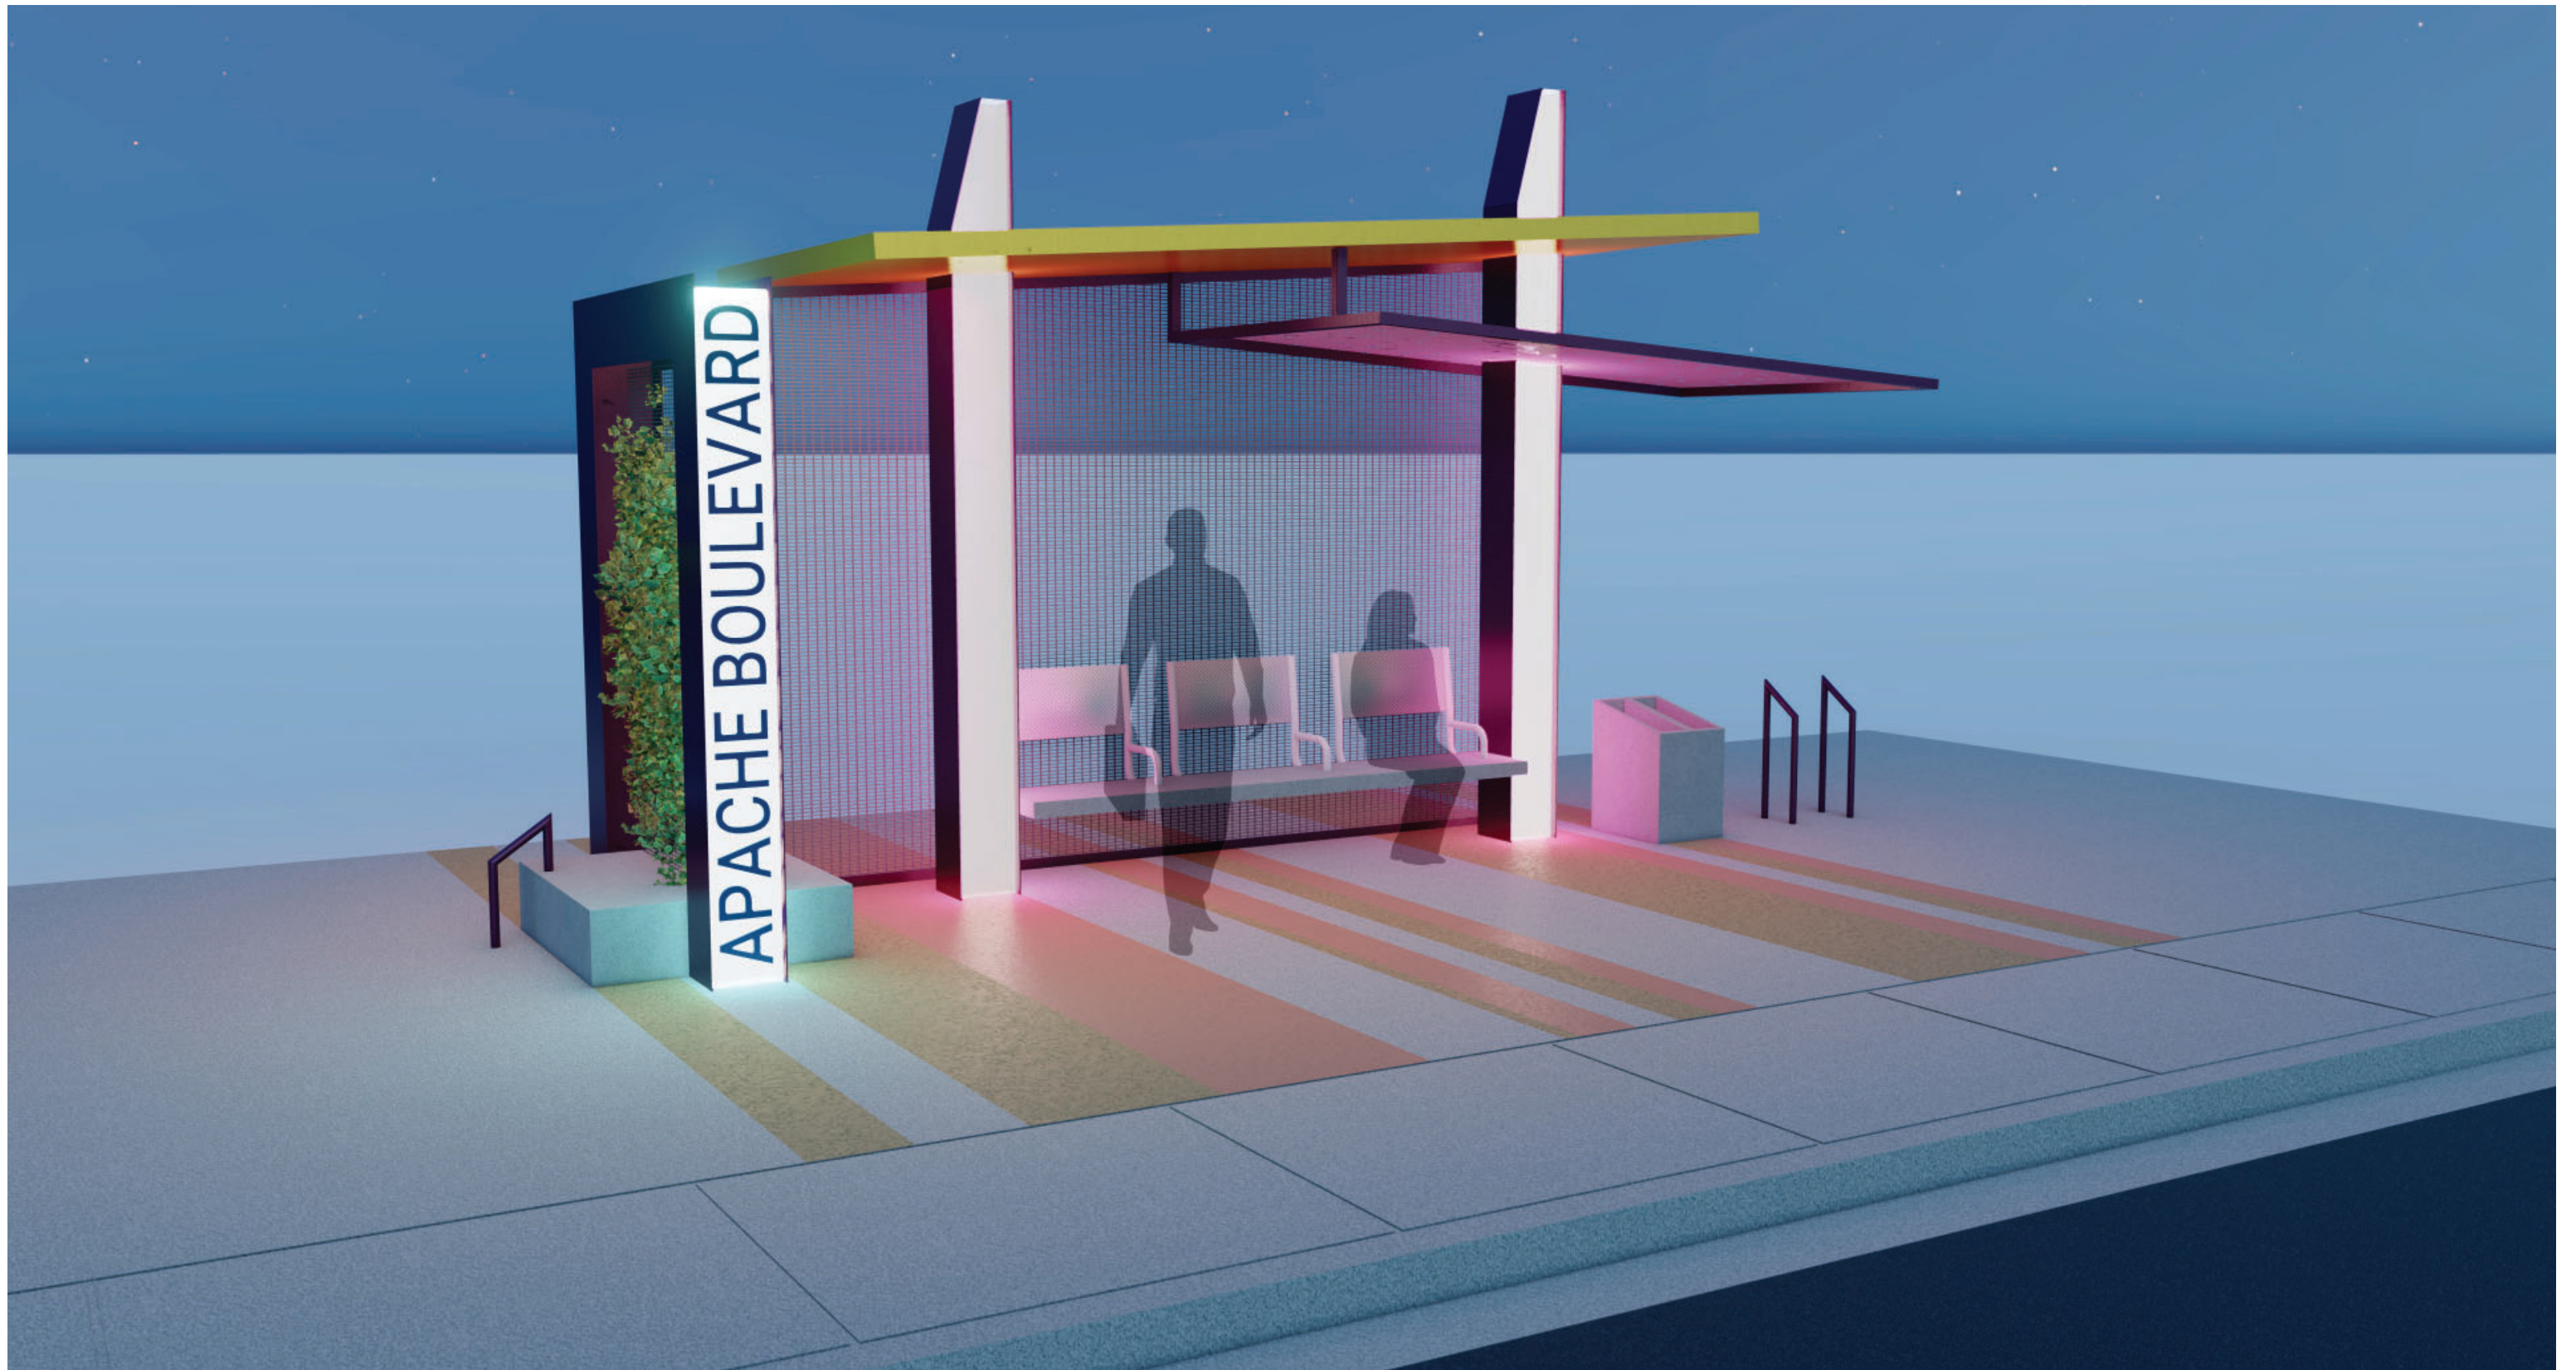

Micro

Compact - 5' x 10'

Regular - 5'-6" x 16'-6"

Large 9' x 18' to 9' x 27'

Concept A

Tempe Transit Shelter

Concepts | 1.13.2020

Concept A

Tempe Transit Shelter

Concepts | 1.13.2020

TYLin | J2 Design

Pg. 2

Micro

Compact - 5' x 10'

Regular - 5'-6" x 16'-6"

Large 9' x 18' to 9' x 27'

Concept B

Tempe Transit Shelter

Concepts | 1.13.2020

TYLin | J2 Design

Pg. 4

Micro

Compact - 5' x 10'

Regular - 5'-6" x 16'-6"

Large 9' x 18' to 9' x 27'

Concept C

Tempe Transit Shelter

Concepts | 1.13.2020

Concept C

Tempe Transit Shelter

Concepts | 1.13.2020

TYLin | J2 Design