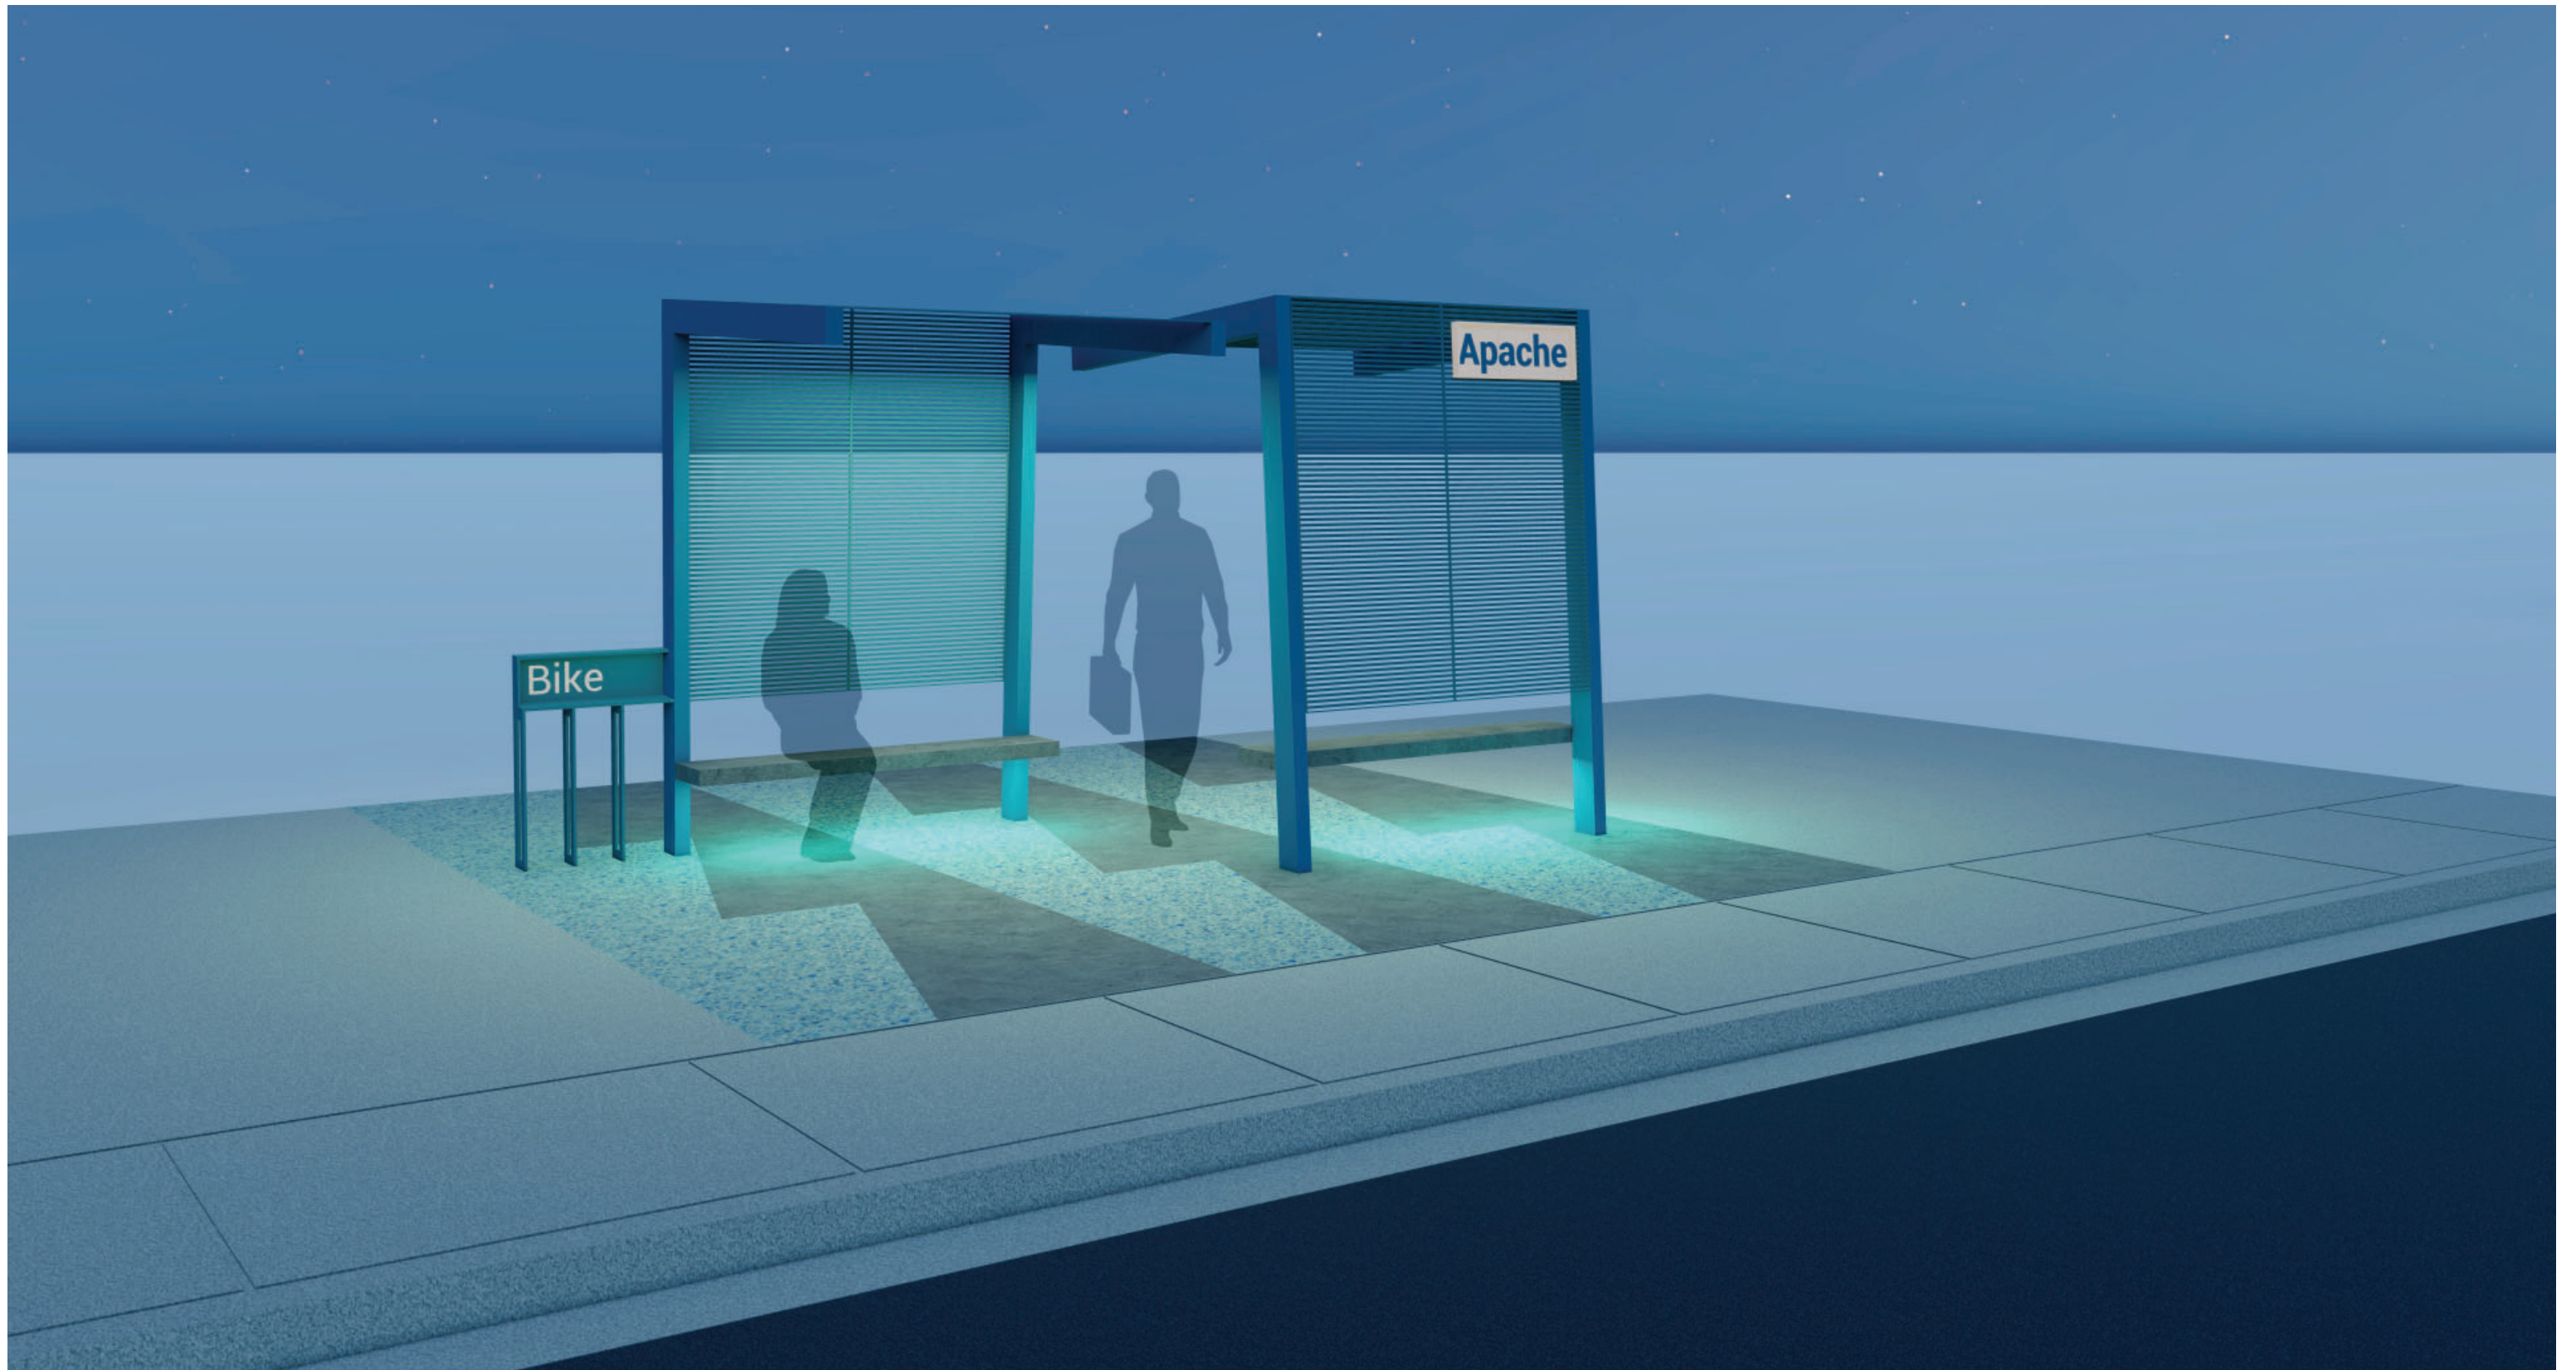

Micro

Compact - 5' x 10'

Regular - 5'-6" x 16'-6"

Large 9' x 18' to 9' x 27'

Concept A

Tempe Transit Shelter

Concepts | 1.13.2020

Concept A

Tempe Transit Shelter

Concepts | 1.13.2020

TYLin | J2 Design

Pg. 2

Micro

Compact - 5' x 10'

Regular - 5'-6" x 16'-6"

Large 9' x 18' to 9' x 27'

Concept B

Tempe Transit Shelter

Concepts | 1.13.2020

TYLin | J2 Design

Pg. 4

Micro

Compact - 5' x 10'

Regular - 5'-6" x 16'-6"

Large 9' x 18' to 9' x 27'

Concept C

Tempe Transit Shelter

Concepts | 1.13.2020

Concept C

Tempe Transit Shelter

Concepts | 1.13.2020

TYLin | J2 Design