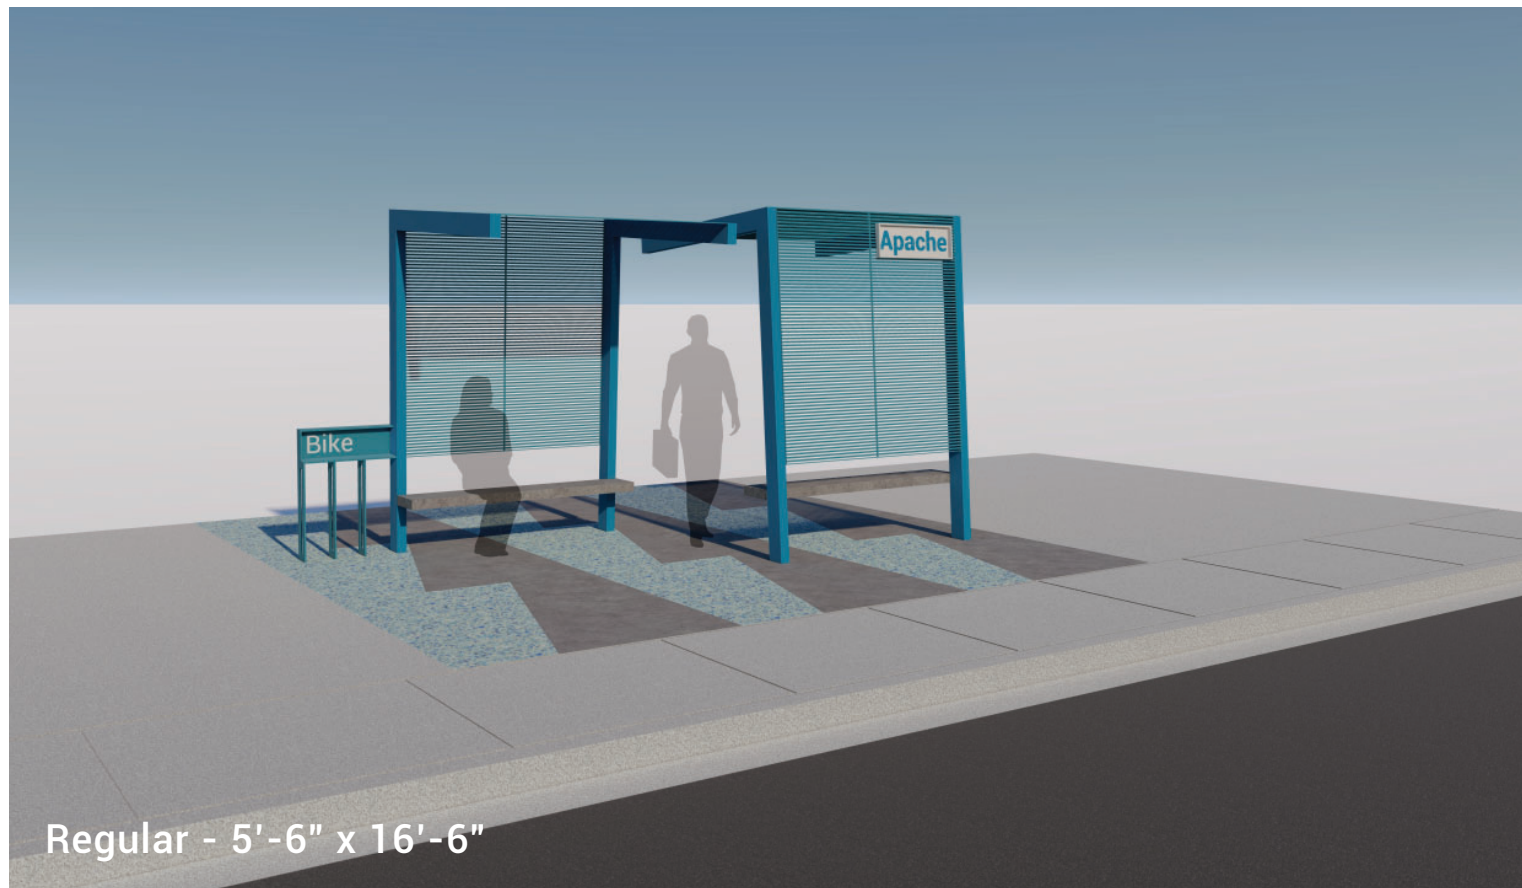

Micro

Compact - 5' x 10'

Regular - 5'-6" x 16'-6"

Large 9' x 18' to 9' x 27'

Concept A

Tempe Transit Shelter

Concepts | 1.13.2020

Concept A

Tempe Transit Shelter

Concepts | 1.13.2020

TYLin | J2 Design

Pg. 2

Micro

Compact - 5' x 10'

Regular - 5'-6" x 16'-6"

Large 9' x 18' to 9' x 27'

Concept B

Tempe Transit Shelter

Concepts | 1.13.2020

TYLin | J2 Design

Pg. 4

Micro

Compact - 5' x 10'

Regular - 5'-6" x 16'-6"

Large 9' x 18' to 9' x 27'

Concept C

Tempe Transit Shelter

Concepts | 1.13.2020

Concept C

Tempe Transit Shelter

Concepts | 1.13.2020

TYLin | J2 Design