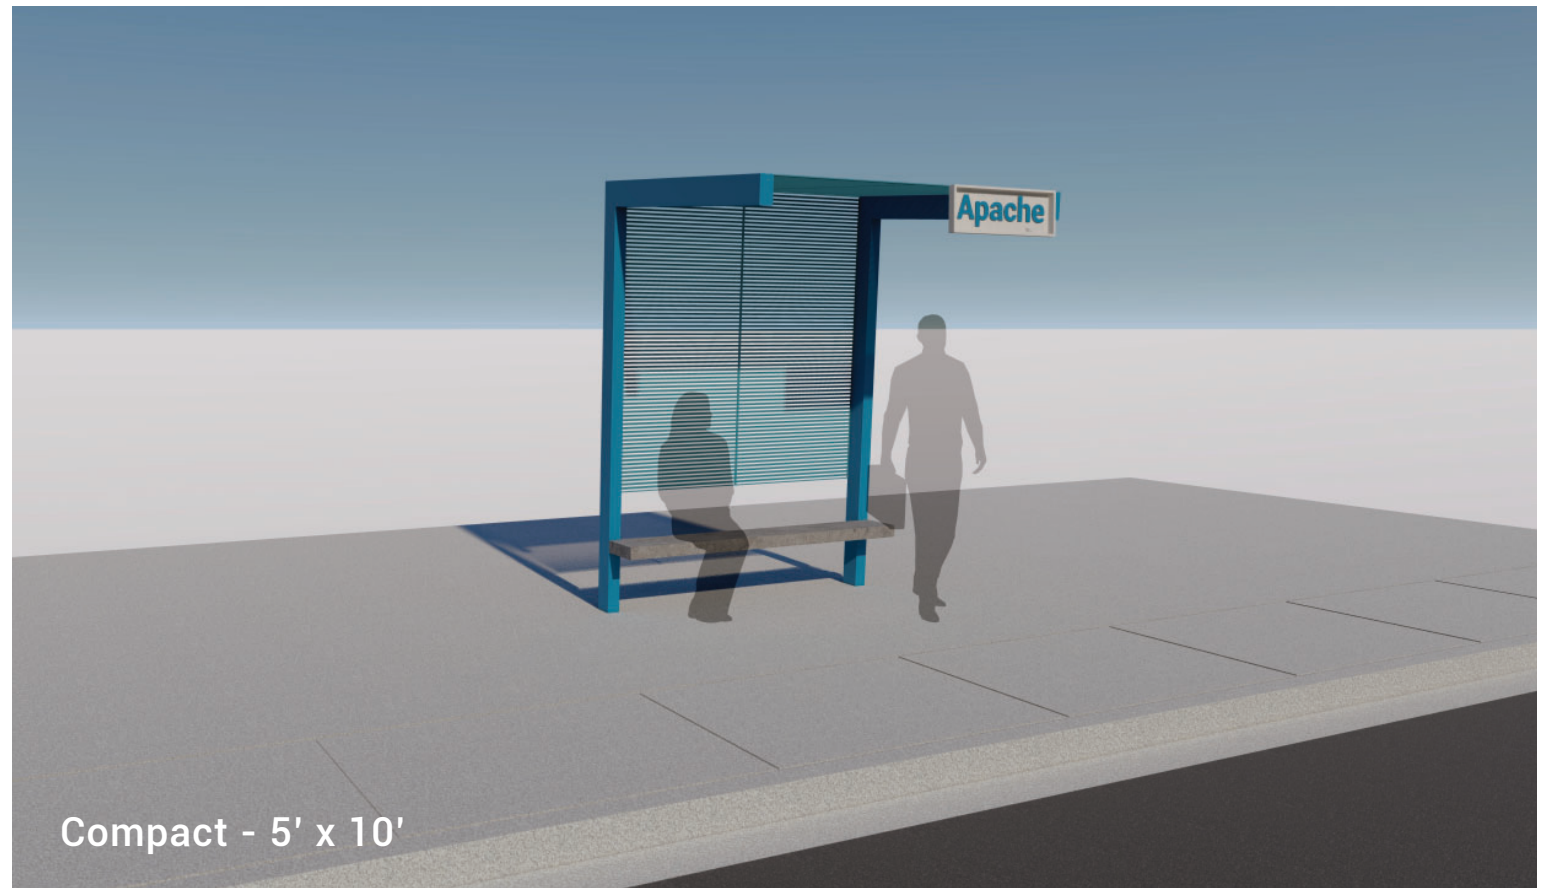

Micro

Compact - 5' x 10'

Regular - 5'-6" x 16'-6"

Large 9' x 18' to 9' x 27'

Concept A

Tempe Transit Shelter

Concepts | 1.13.2020

Concept A

Tempe Transit Shelter

Concepts | 1.13.2020

TYLin | J2 Design

Pg. 2

Micro

Compact - 5' x 10'

Regular - 5'-6" x 16'-6"

Large 9' x 18' to 9' x 27'

Concept B

Tempe Transit Shelter

Concepts | 1.13.2020

TYLin | J2 Design

Pg. 4

Micro

Compact - 5' x 10'

Regular - 5'-6" x 16'-6"

Large 9' x 18' to 9' x 27'

Concept C

Tempe Transit Shelter

Concepts | 1.13.2020

Concept C

Tempe Transit Shelter

Concepts | 1.13.2020

TYLin | J2 Design