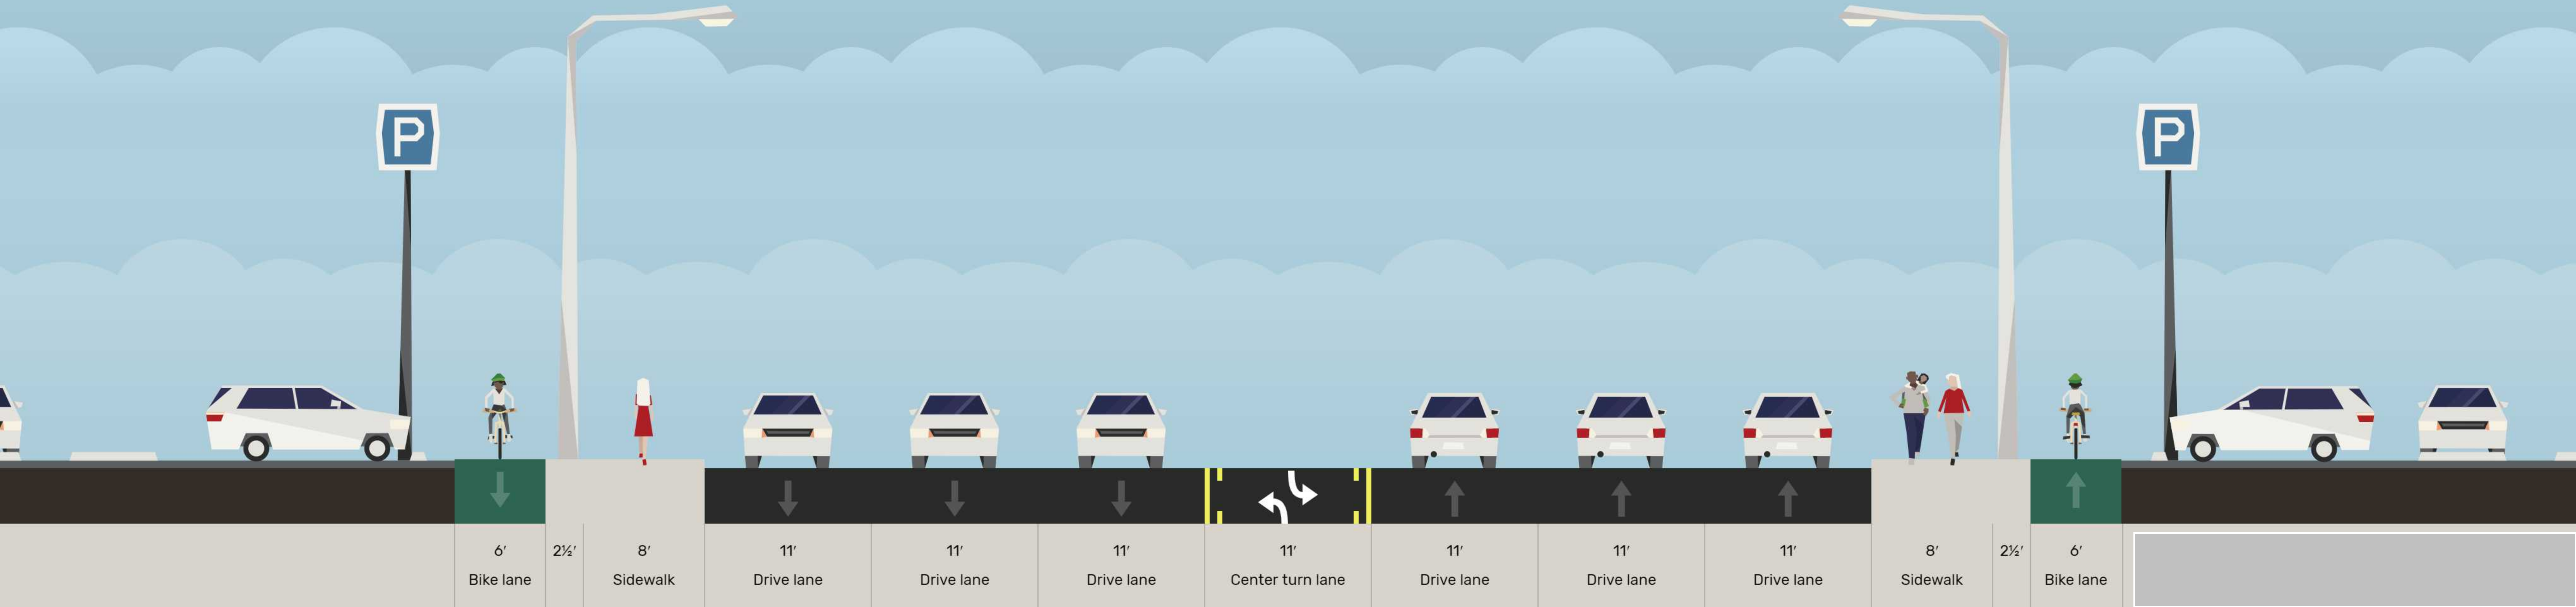

CONCEPTUAL ALTERNATIVE #2 (SHARED-USE PATH-BOTH SIDES OF PRIEST DRIVE)

# Alt 2: Priest Drive - Between Warner Rd and Elliot Rd

# Alt 2: Priest Drive - Between Warner Rd and Ray Rd