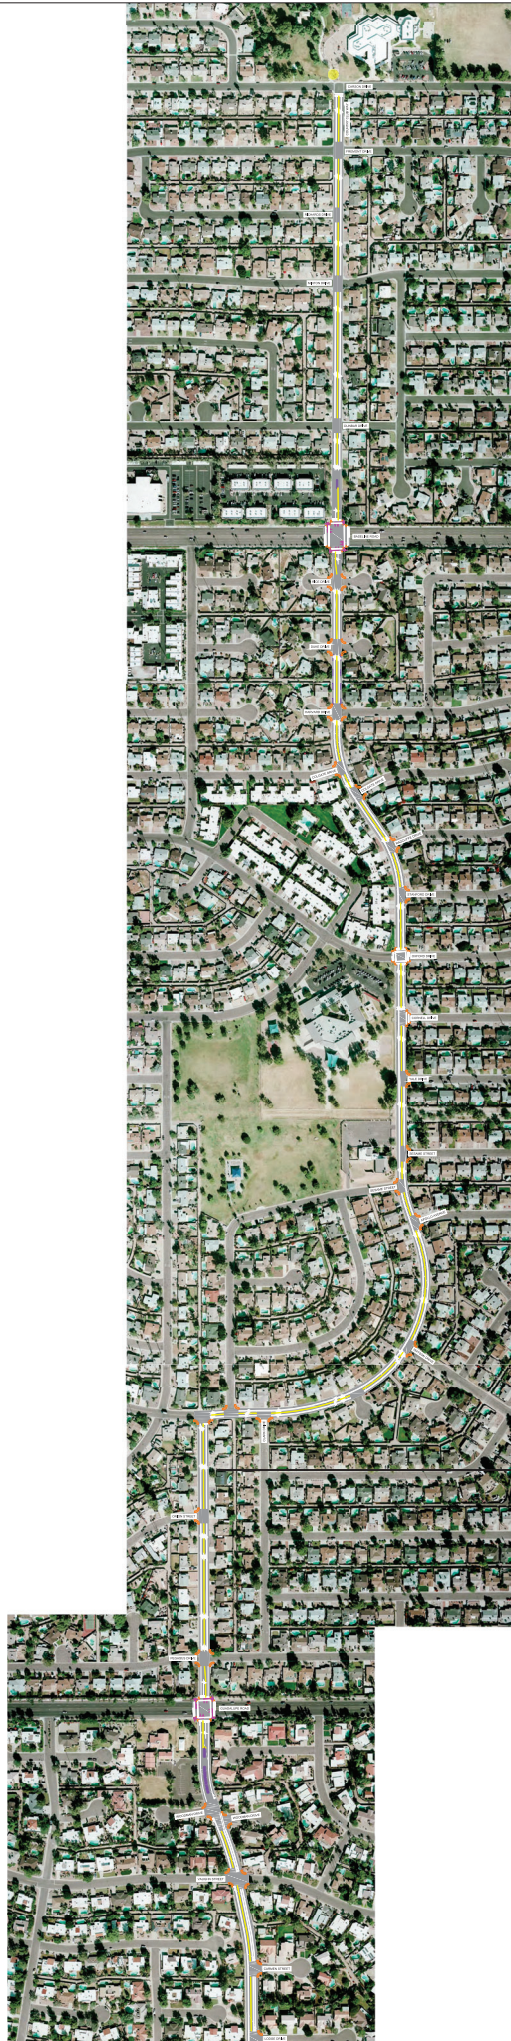

Country Club Way Bike & Ped Improvement Project

Illustrated Plan View

BASELINE RD

GUADALUPE RD

LEGEND	
	MULTI-USE PATH
	EQUESTRIAN PATH
	ADA RAMP
	TRAFFIC CALMING
	TRAFFIC SIGNAL
	SHADE AREA
	TREE
	LIGHT POLE