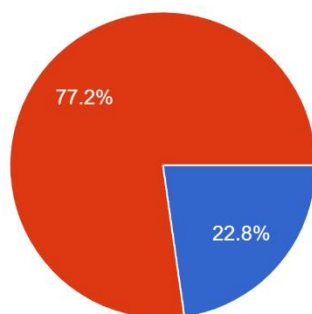

What's your favorite type of group spinner?

167 responses

- Curva Spinner
- TopsyTurny Spinner