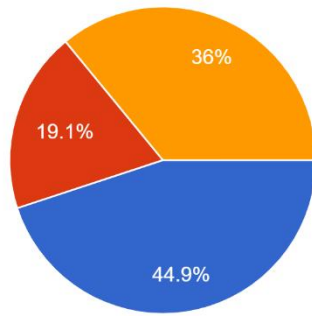

178 responses

- Balance Beam
- Log Balance
- Steppers

What's your favorite type of single spinner?

174 responses

- Blender
- Chill Spinner
- Gyro Spinner
- Saddle Spinner
- Sol Spinner
- Stand Up Spinner

What's your favorite type of group spinner?