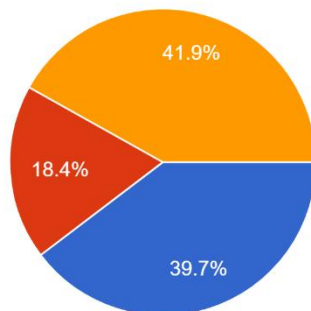

- Vertical Ascent
- GeoPlex
- Wiggle Ladder