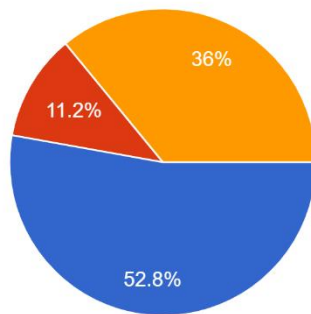

- Alpine slide
- Double swoosh
- SlideWinder

What's your favorite type of climber?

179 responses