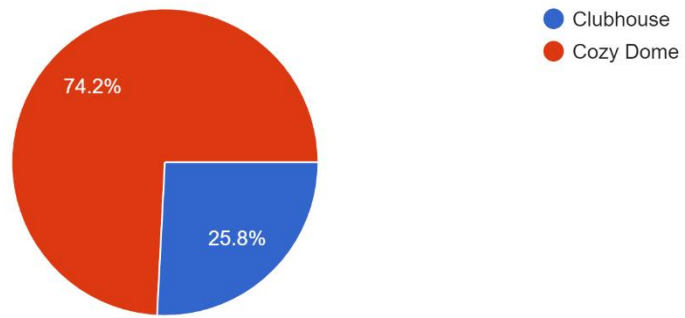

Which of these two do you like best?

155 responses