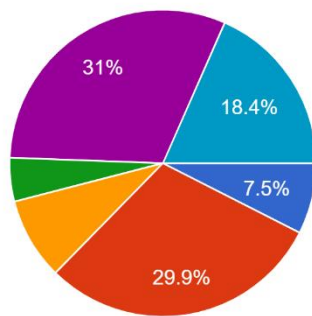

178 responses

- Balance Beam
- Log Balance
- Steppers

What's your favorite type of single spinner?

174 responses

- Blender
- Chill Spinner
- Gyro Spinner
- Saddle Spinner
- Sol Spinner
- Stand Up Spinner

What's your favorite type of group spinner?