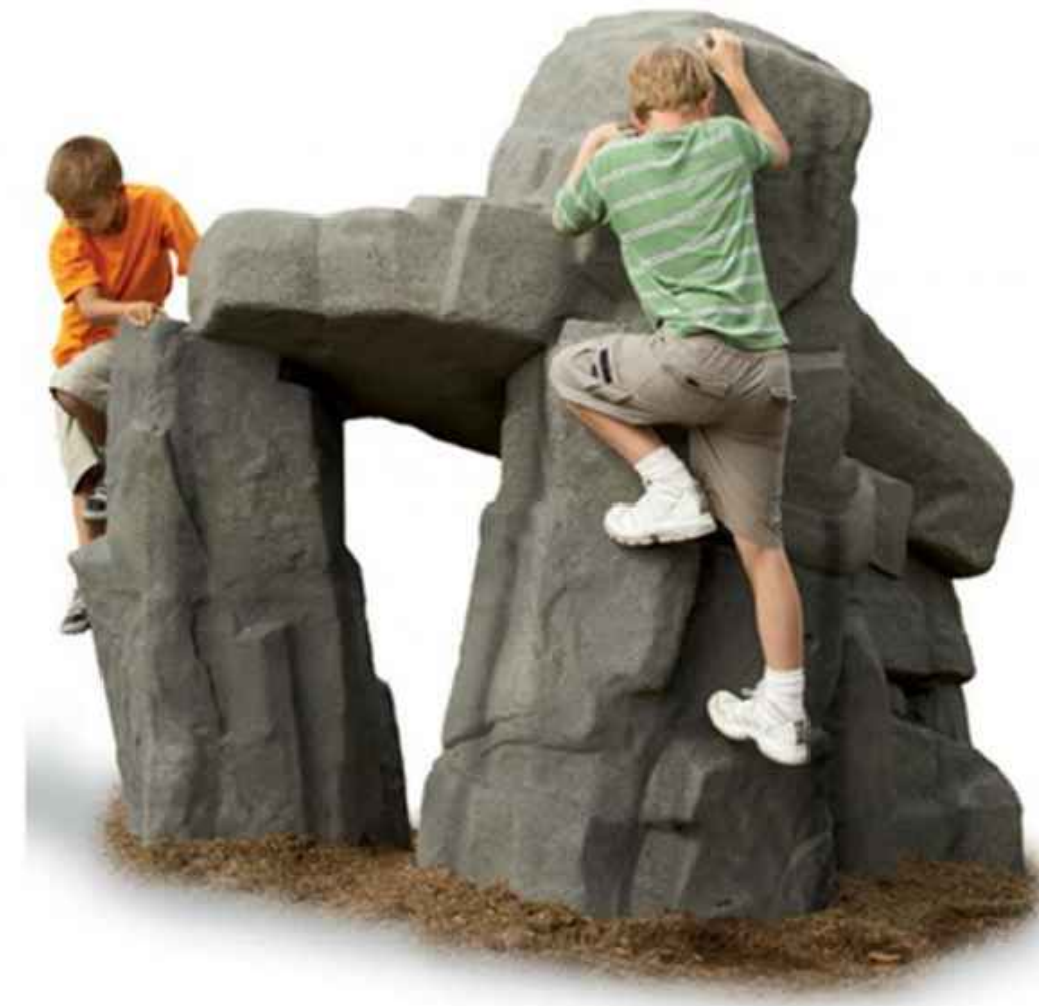

COZY COCOON

COMET SPINNER

PLAYGROUND EQUIPMENT

UNITY DOME

RIDGE BOULDER CLIMBER

TRIUMPH CLIMBER

NET CLIMBER

PLAY WEB CLIMBER

TRI-GEO CLIMBER

ADVENTURE TUBE

ROCK LOG

ROUND THE BEND

SWAY BRIDGE

ROCKY RIDGE

BOUNCE BUTTON

PLAYGROUND EQUIPMENT