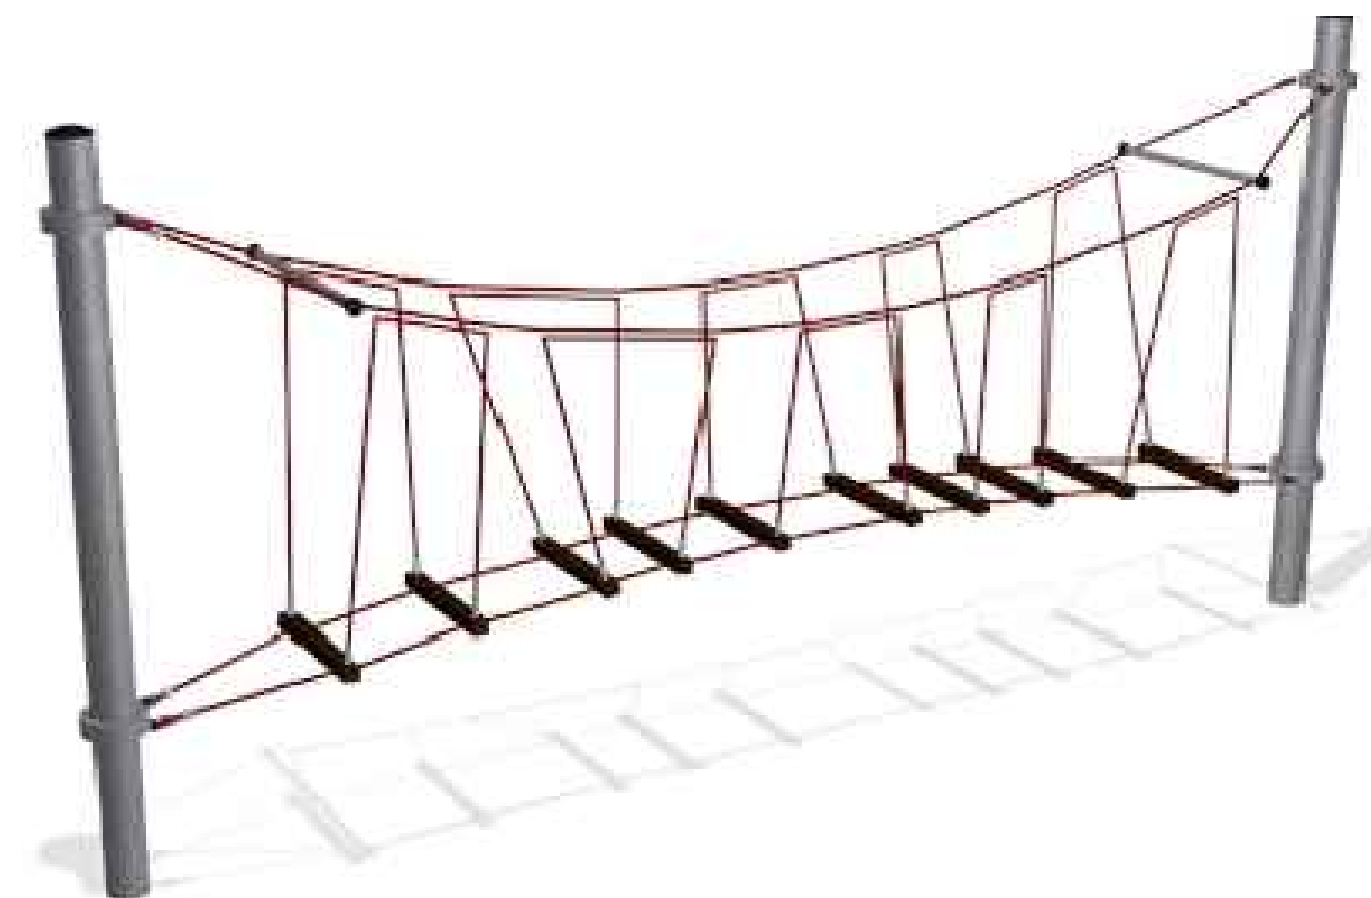

COZY COCOON

COMET SPINNER

PLAYGROUND EQUIPMENT

UNITY DOME

RIDGE BOULDER CLIMBER

TRIUMPH CLIMBER

NET CLIMBER

PLAY WEB CLIMBER

TRI-GEO CLIMBER

ADVENTURE TUBE

ROCK LOG

ROUND THE BEND

SWAY BRIDGE

ROCKY RIDGE

BOUNCE BUTTON

PLAYGROUND EQUIPMENT

MUSICAL PLAY EQUIPMENT

FITNESS STATIONS

HORSESHOE COURT

GAME TABLE

GROUP SPINNER

SPRING RIDER

DRUM CIRCLE

REVO