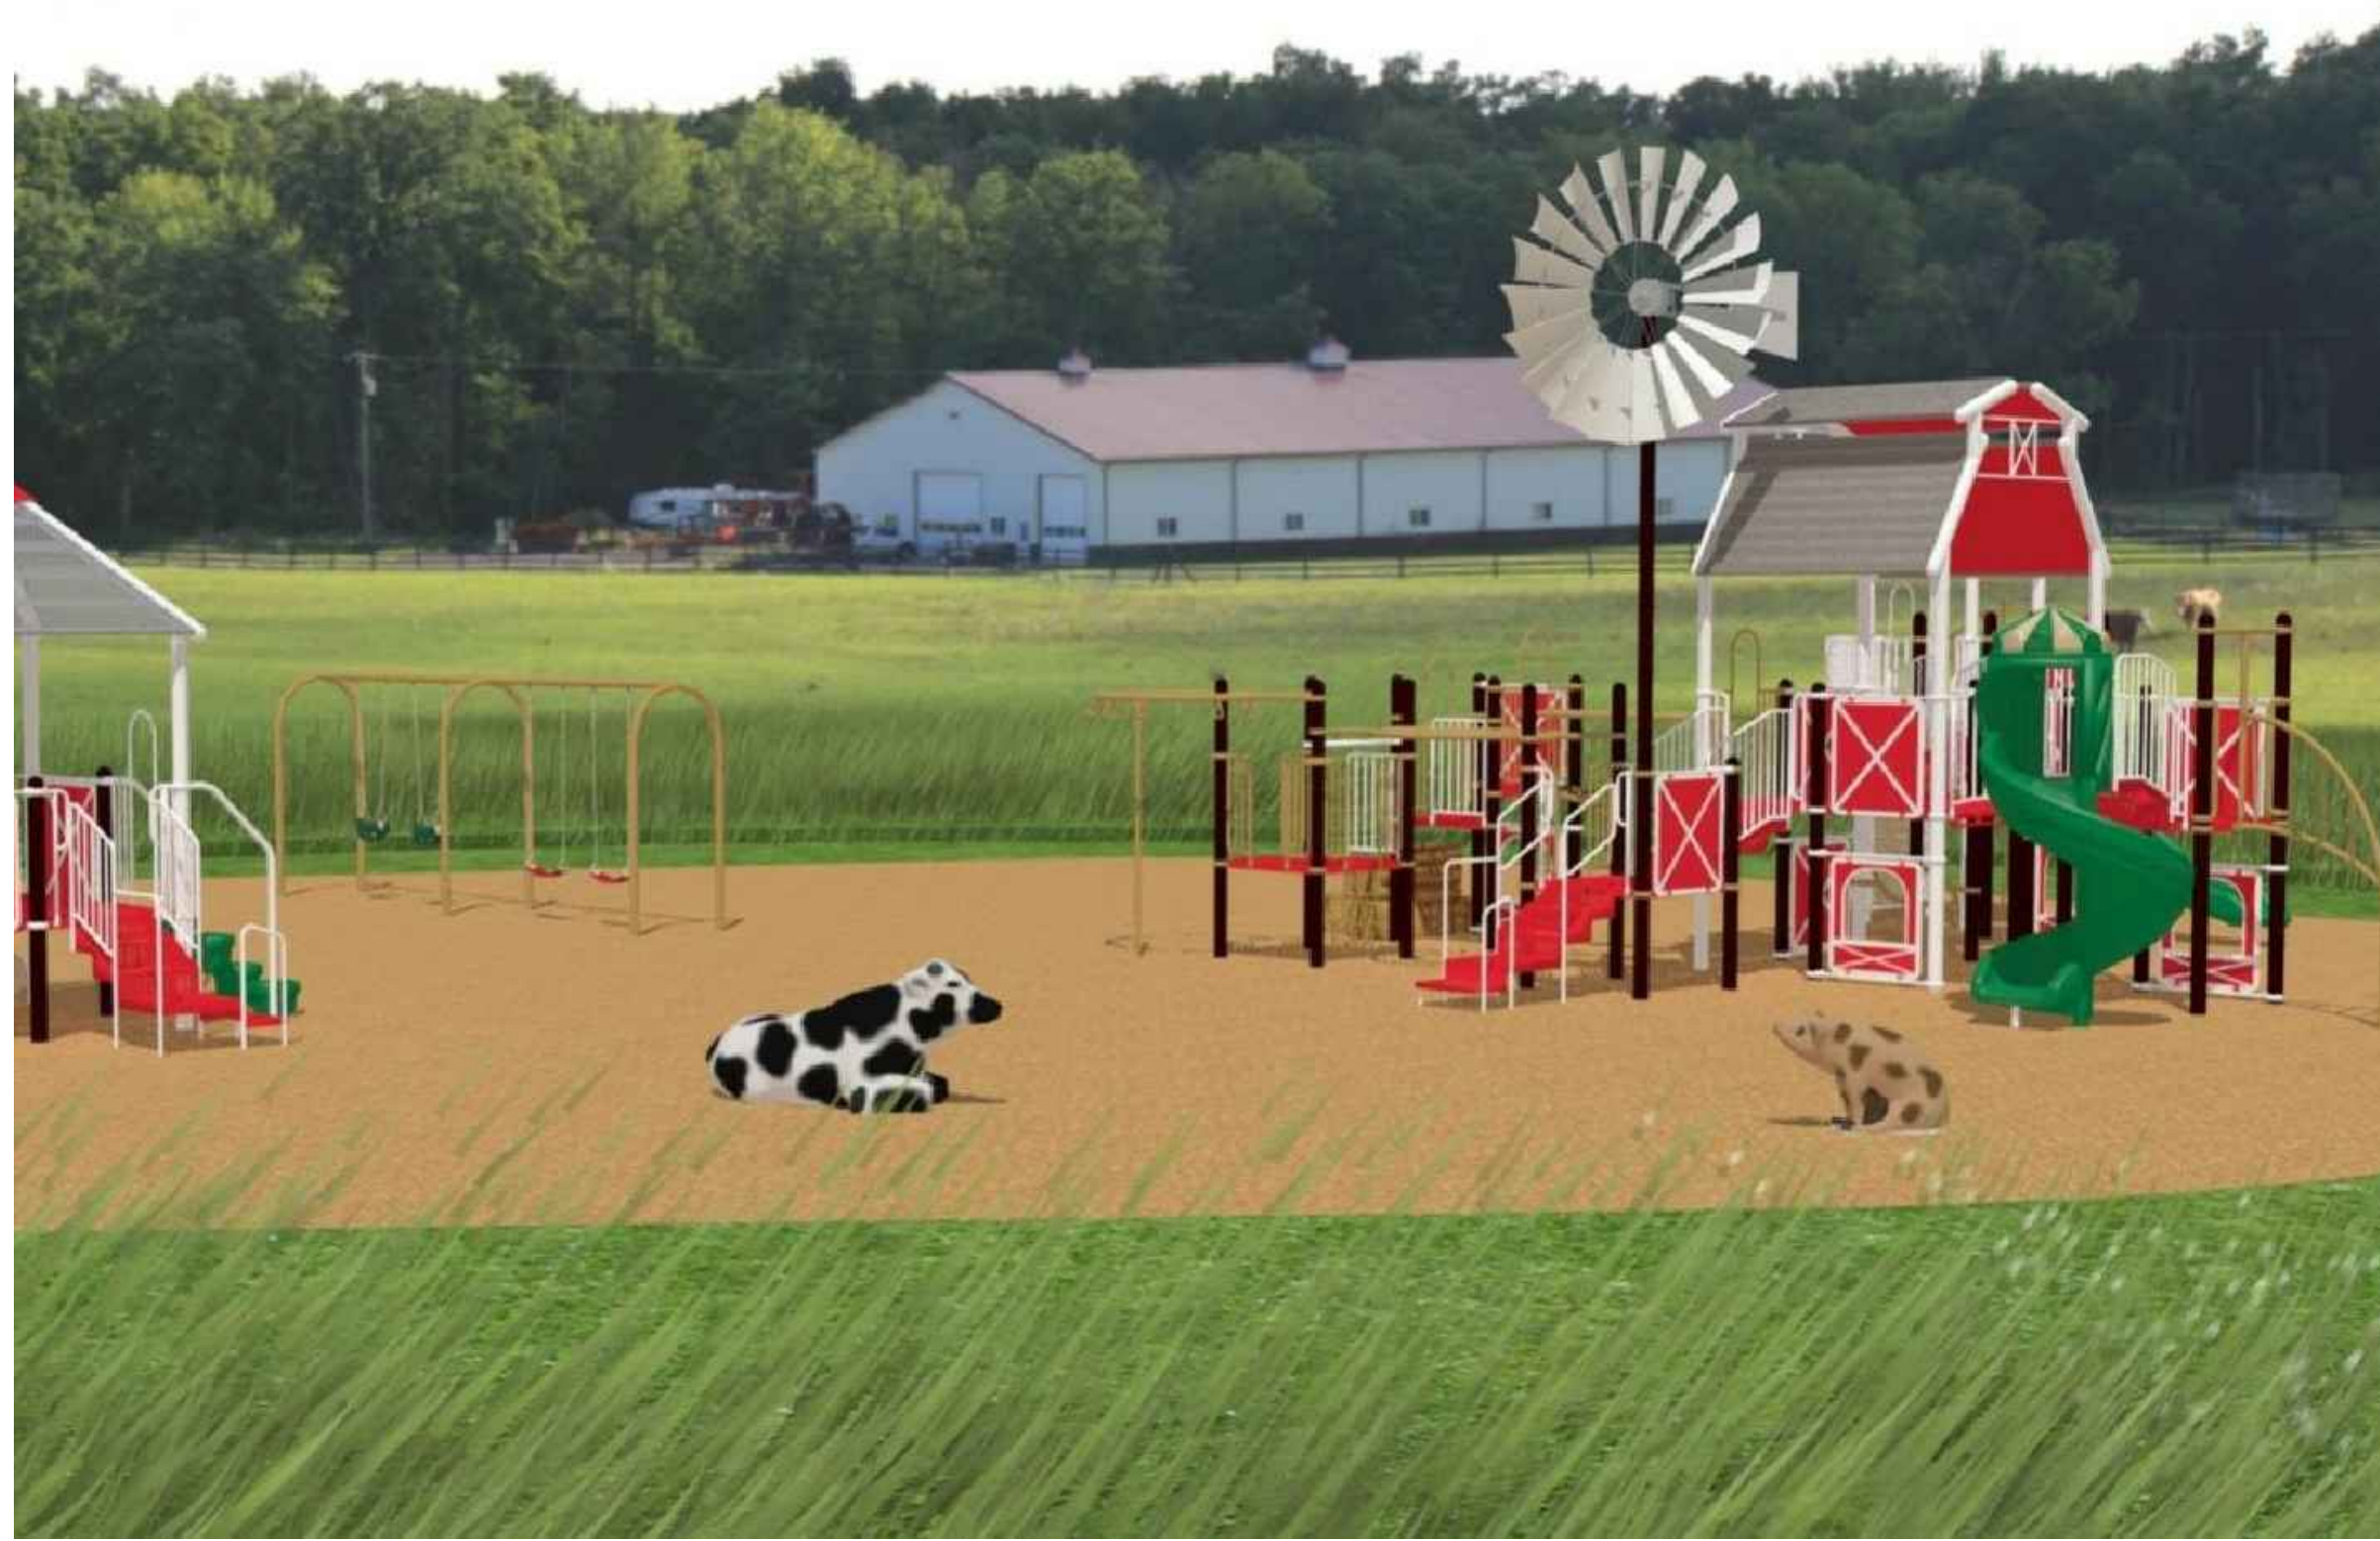

**CREAMERY PARK LAYOUT PLAN**

PLAY STRUCTURE 2-5 YEAR OLD (TRADITIONAL)

PLAY STRUCTURE 2-5 YEAR OLD (MODERN)

PLAY STRUCTURE 5-12 YEAR OLD (TRADITIONAL)

PLAY STRUCTURE 5-12 YEAR OLD (MODERN)

TIRE SWING

ARCH SWINGS

TRI-GEO CLIMBER

ADVENTURE TUBE

ROCK LOG

ROUND THE BEND

SWAY BRIDGE

ROCKY RIDGE

BOUNCE BUTTON

PLAYGROUND EQUIPMENT

MUSICAL PLAY EQUIPMENT

FITNESS STATIONS

HORSESHOE COURT

GAME TABLE

GROUP SPINNER

SPRING RIDER

DRUM CIRCLE

REVO

SEESAW

PLAYGROUND EQUIPMENT

DAIRY FARM THEME

SPORTS THEME

NATURE THEME

NO THEME

PLAYGROUND THEME OPTIONS