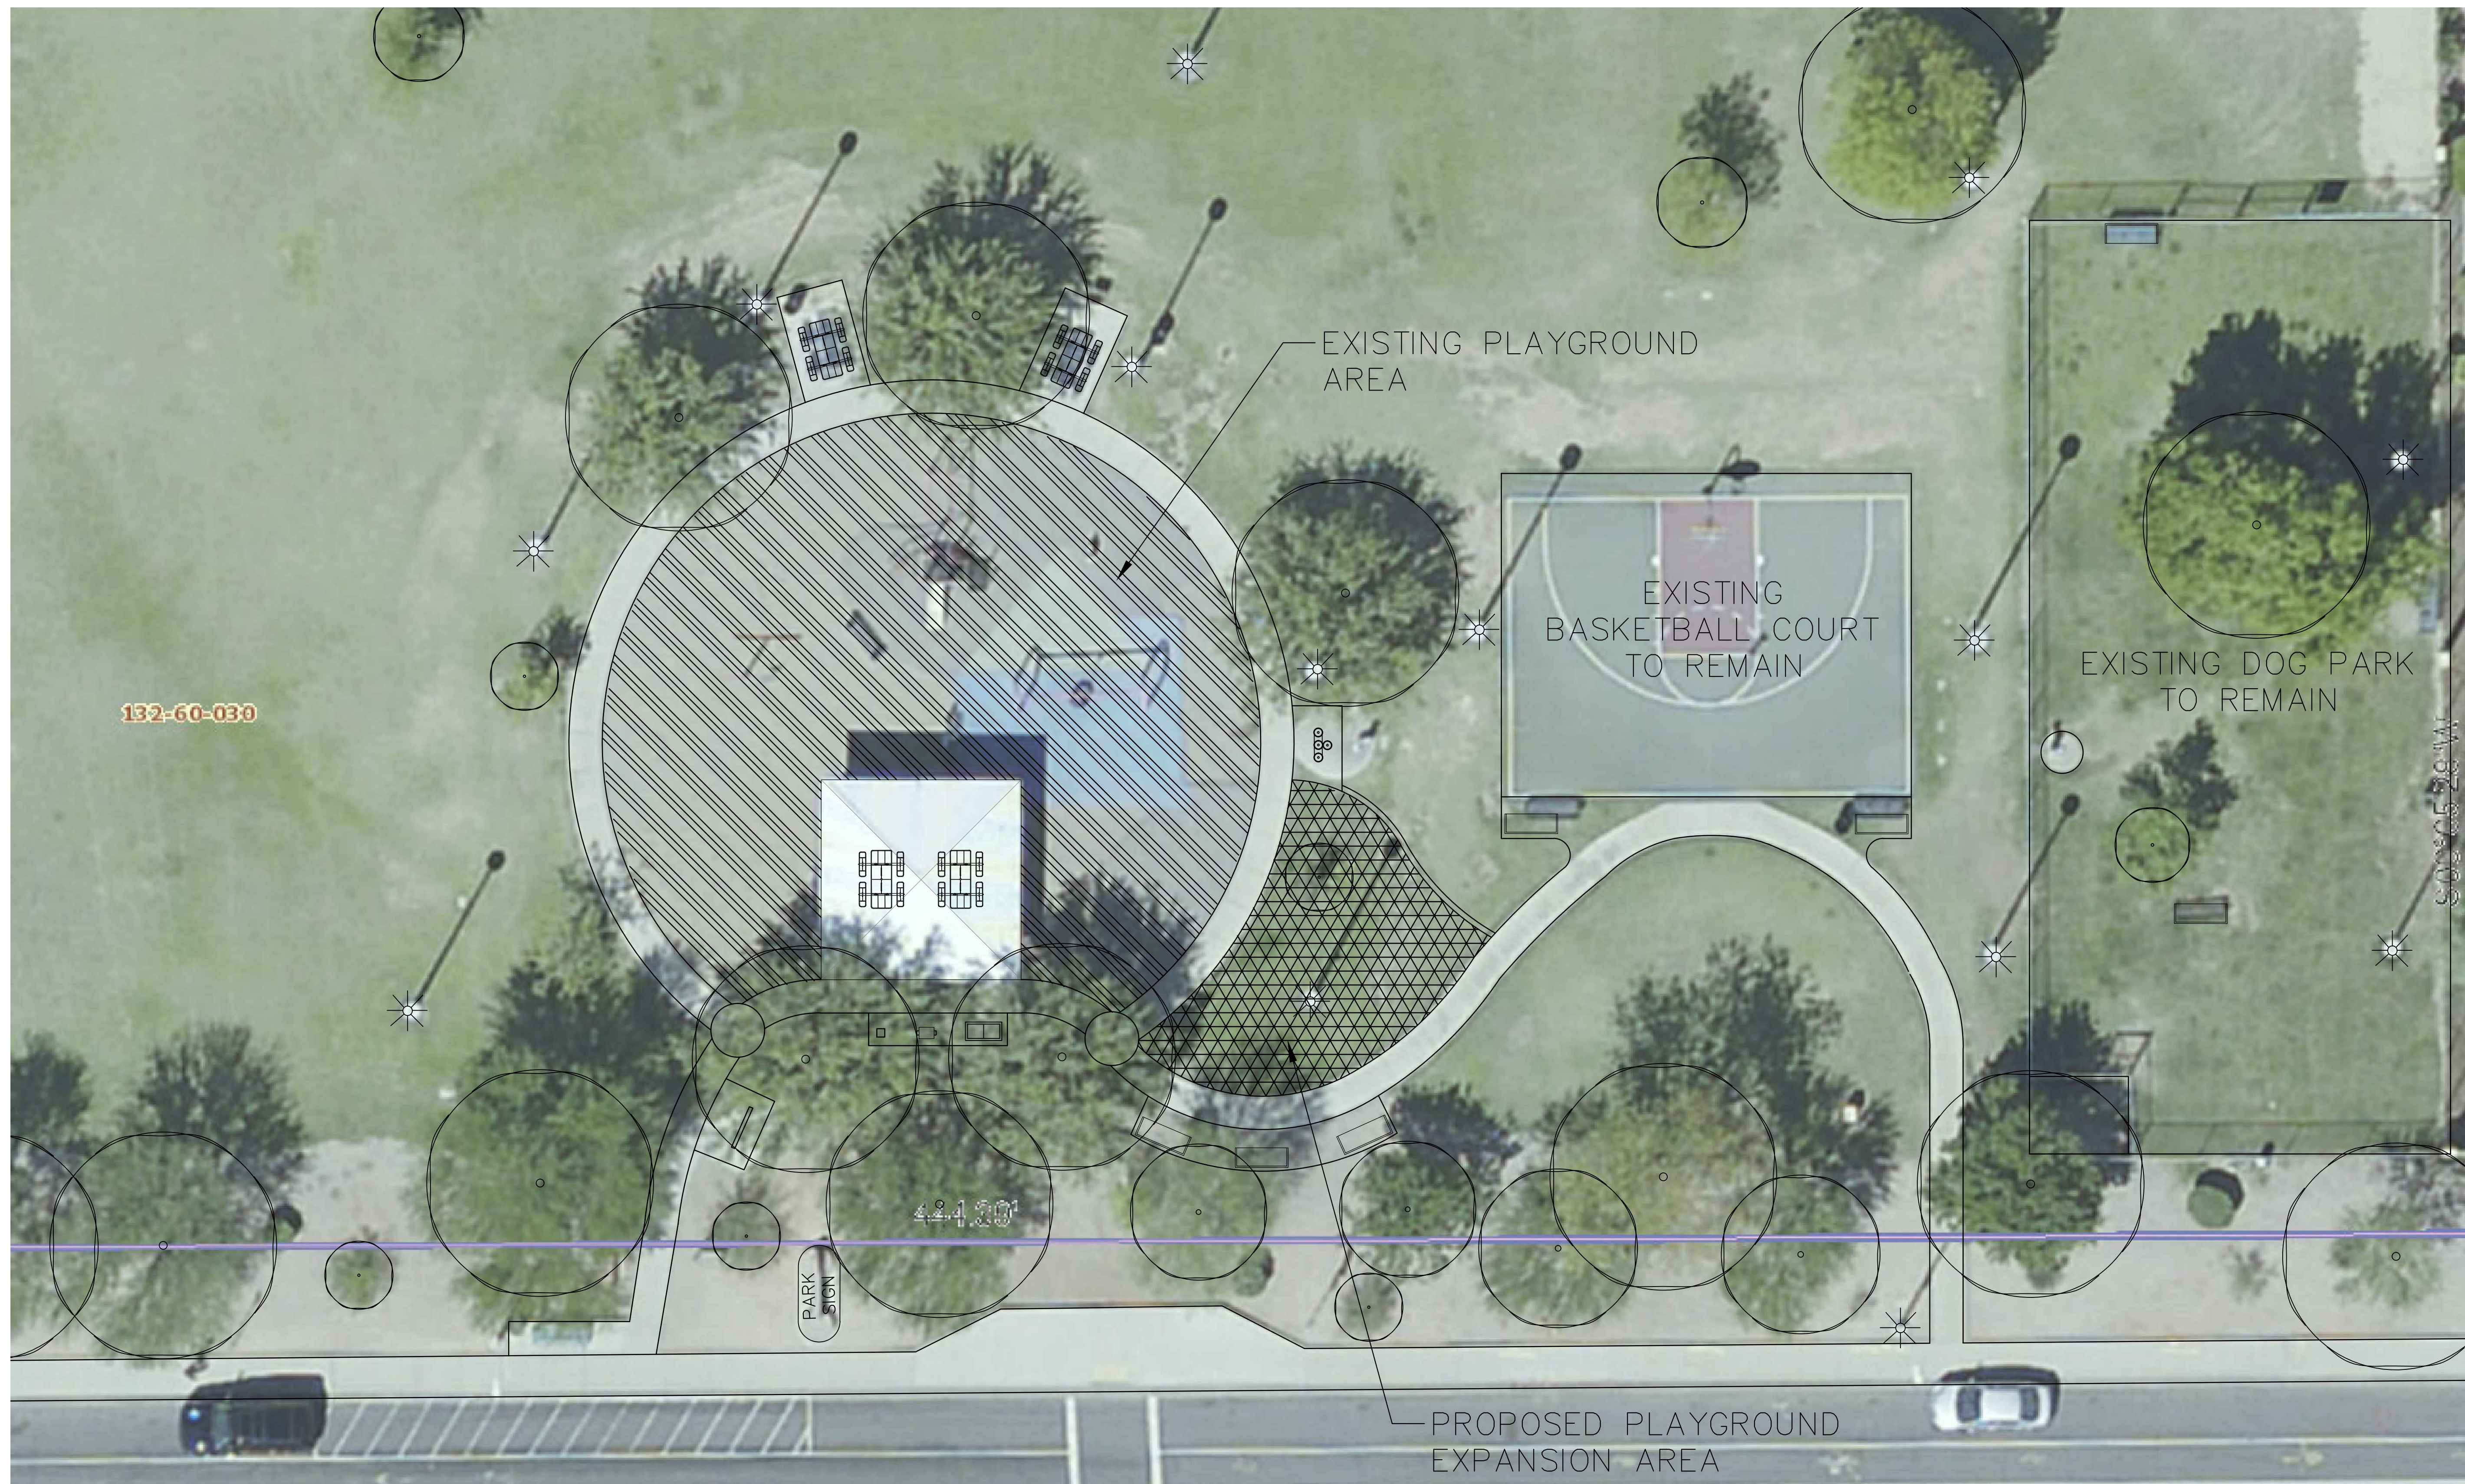

CREAMERY PARK SITE PLAN

NORTH

**LEGEND**

-  EXISTING AREA LIGHT
-  NEW BENCH
-  NEW LANDFILL AND RECYCLE RECEPTACLE
-  NEW GRILL
-  NEW DRINKING FOUNTAIN
-  EXISTING PLAYGROUND AREA
-  PROPOSED PLAYGROUND EXPANSION AREA

**CREAMERY PARK LAYOUT PLAN**

PLAY STRUCTURE 2-5 YEAR OLD (TRADITIONAL)

PLAY STRUCTURE 2-5 YEAR OLD (MODERN)

PLAY STRUCTURE 5-12 YEAR OLD (TRADITIONAL)

PLAY STRUCTURE 5-12 YEAR OLD (MODERN)

TIRE SWING

ARCH SWINGS

TRI-GEO CLIMBER

ADVENTURE TUBE

ROCK LOG

ROUND THE BEND

SWAY BRIDGE

ROCKY RIDGE

BOUNCE BUTTON

PLAYGROUND EQUIPMENT