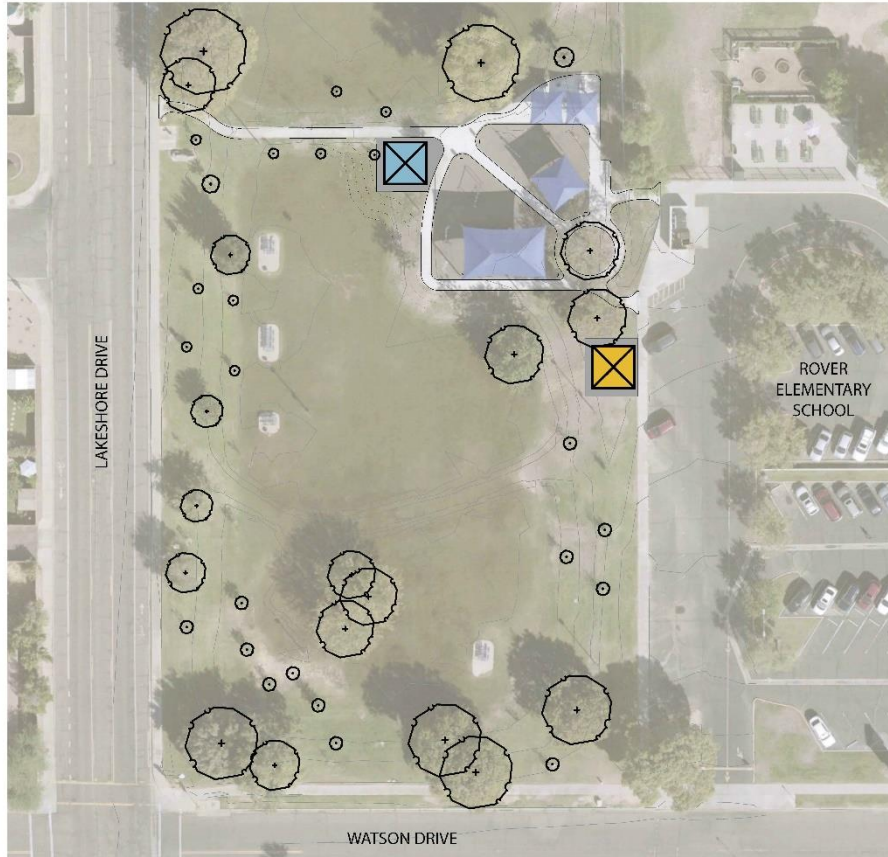

Erin_Kirkpatrick@tempe.gov
(480)350-8112

Investing *in* Tempe Parks

tempe.gov/parkupdates

Scudder Improvements

- Picnic Ramada
- Associated walkways and lighting.

SCUDDER PARK SITE PLAN

LEGEND

 PROPOSED RAMADA - OPTION A

 PROPOSED RAMADA - OPTION B

 EXISTING TREE

SCUDDER PARK SITE PLAN AND RAMADA LAYOUT LOCATION OPTIONS

RAMADA LOCATION OPTION A

RAMADA LOCATION OPTION B

SCUDDER PARK RAMADA LAYOUT LOCATION OPTIONS

METAL POST FINISH

SCORED CMU BLOCK FINISH

NOTCHED CMU BLOCK FINISH

STONE VENEER FINISH

PICNIC RAMADA FINISH OPTIONS

How do I give my input?

Visit:

www.tempe.gov/ParkUpdates

Find Scudder Park and click on the survey. (Link in the chat)