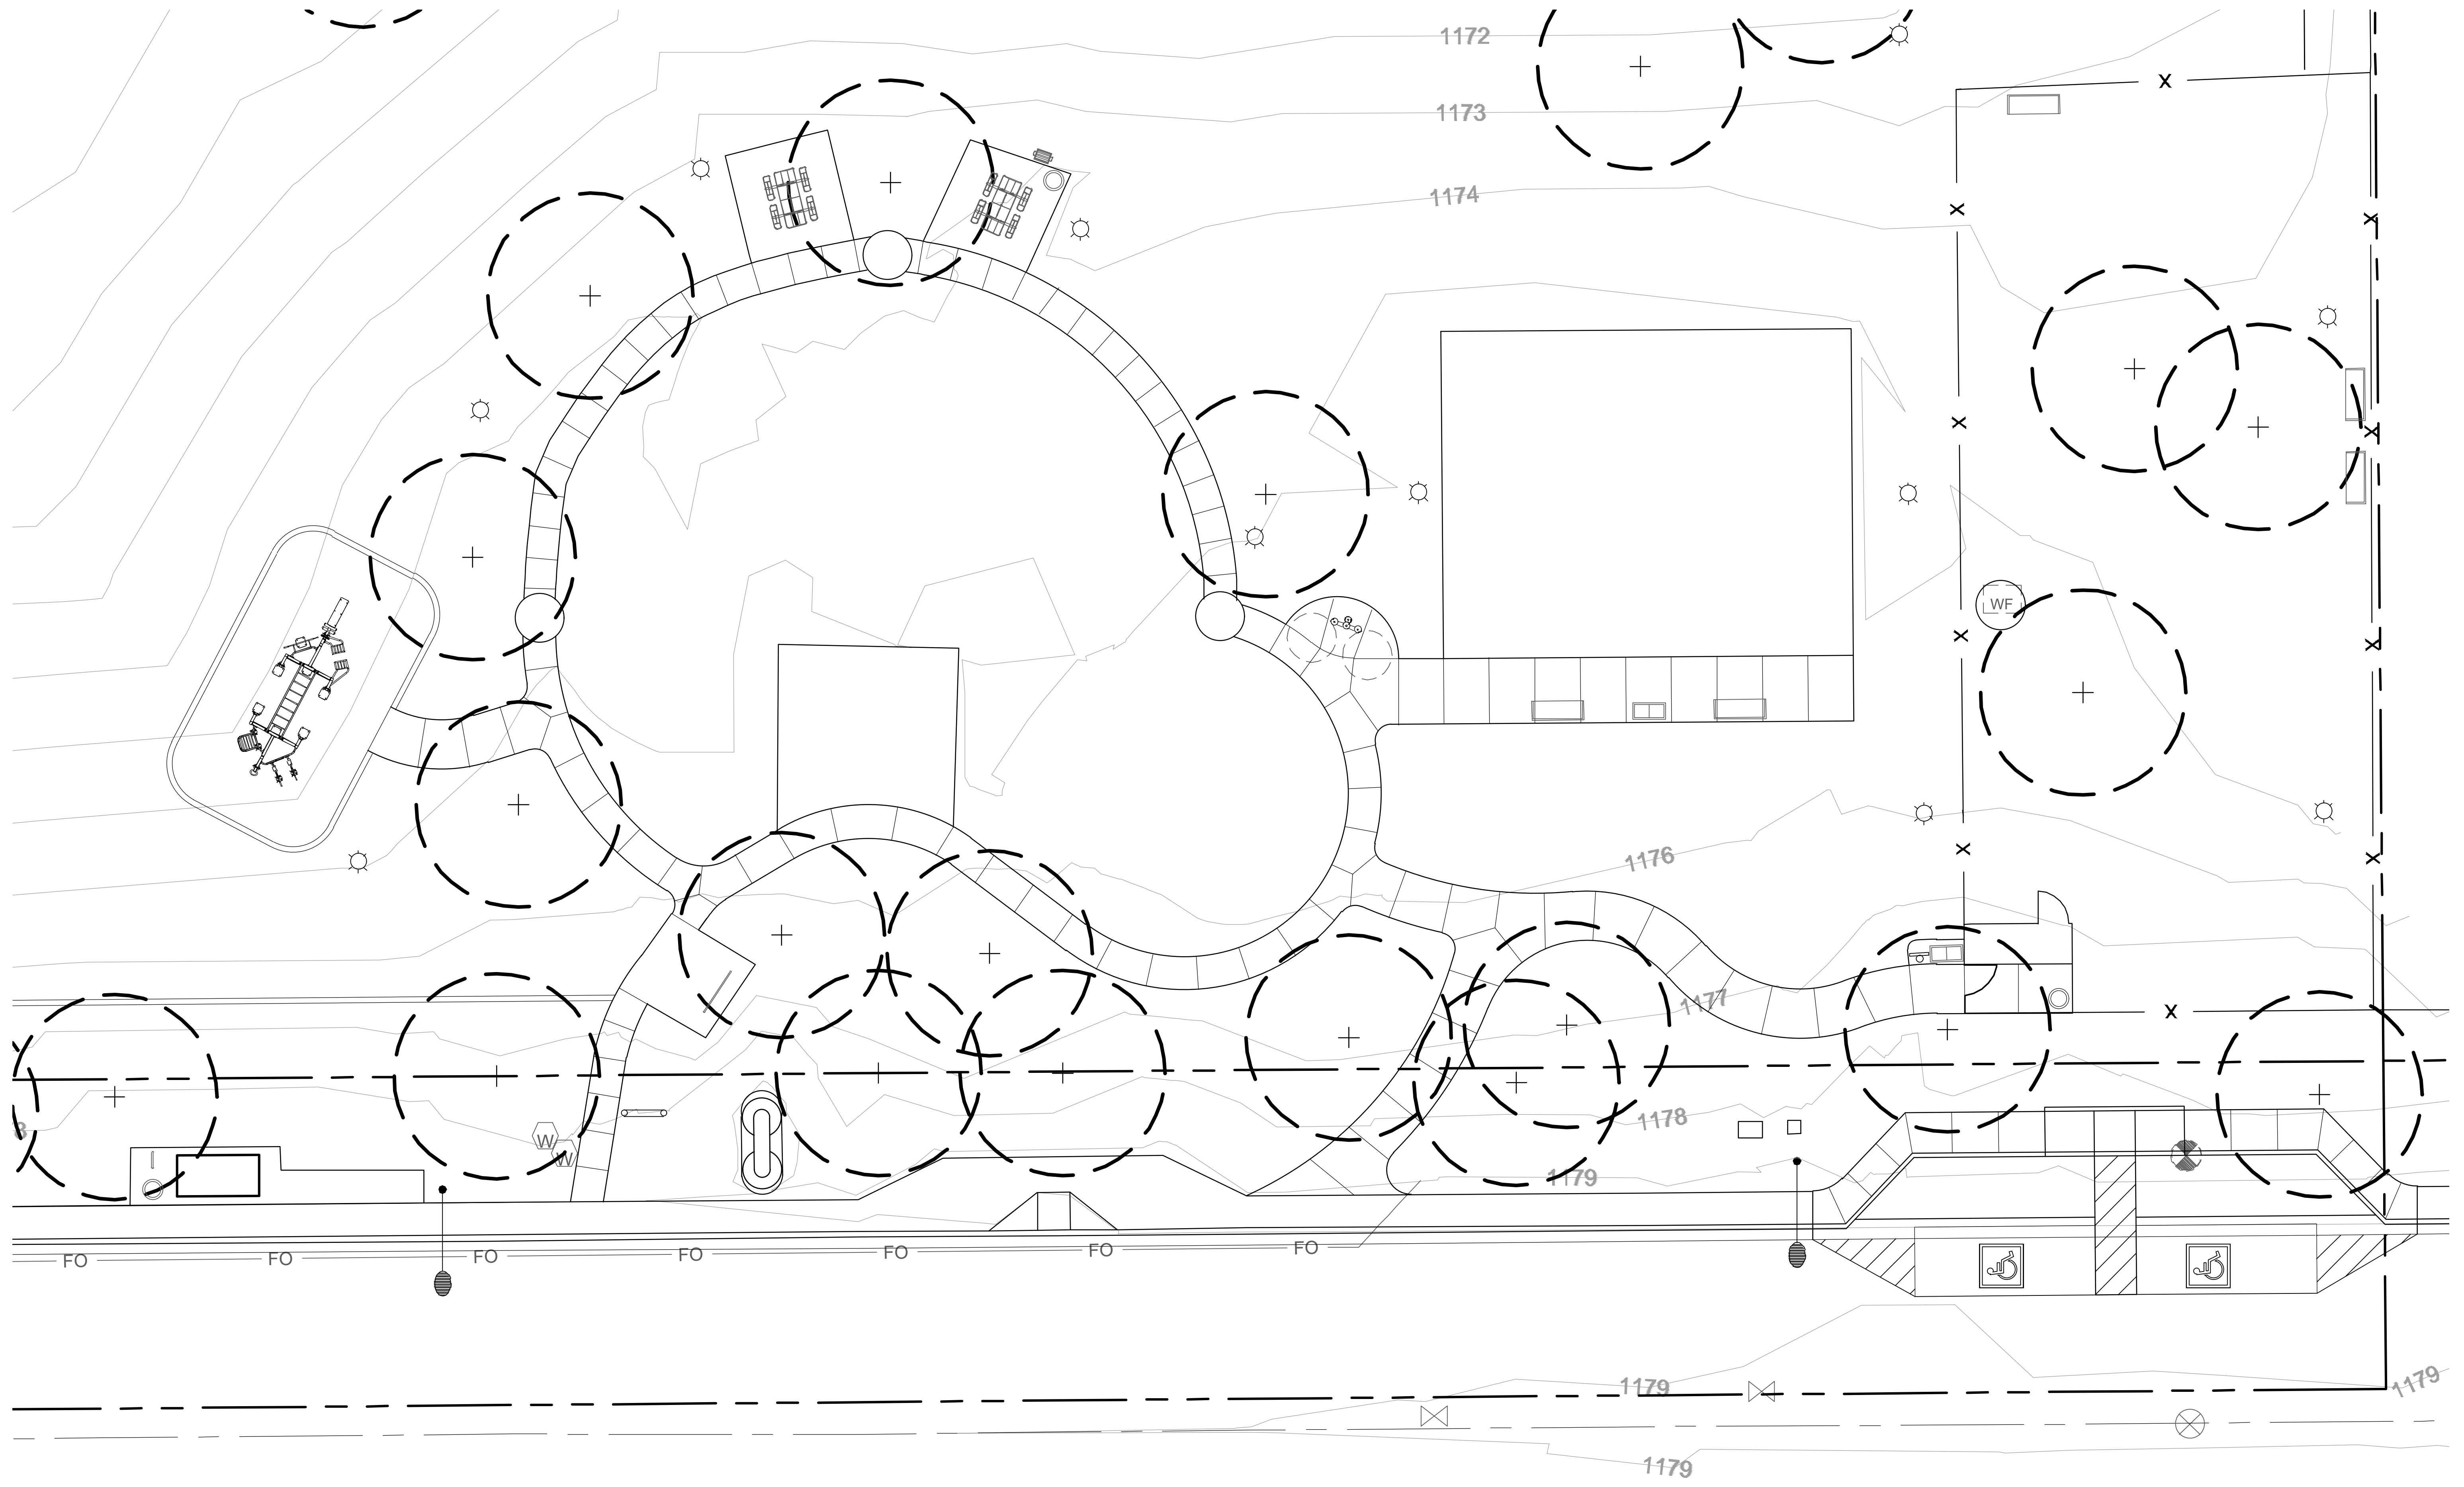

Forest

Treehouse

West

CREAMERY PARK FITNESS EQUIPMENT AND COLOR SELECTION

CREAMERY PARK PLAYGROUND EQUIPMENT OPTION A

CREAMERY PARK PLAYGROUND EQUIPMENT OPTION B

CREAMERY PARK PLAYGROUND LAYOUT AREA