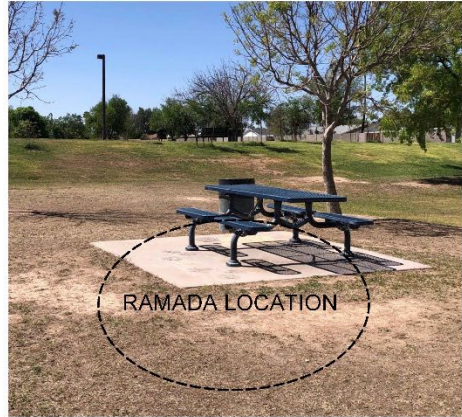

Optimist Park Improvements

- Renovated playground
- Two new 20' x 20' picnic ramadas or one new 24'x34' ramada
- Play area rubberized surface
- New sidewalks, lighting, landscape, and trees

OPTIMIST PARK SITE PLAN AND RAMADA LAYOUT LOCATION OPTIONS