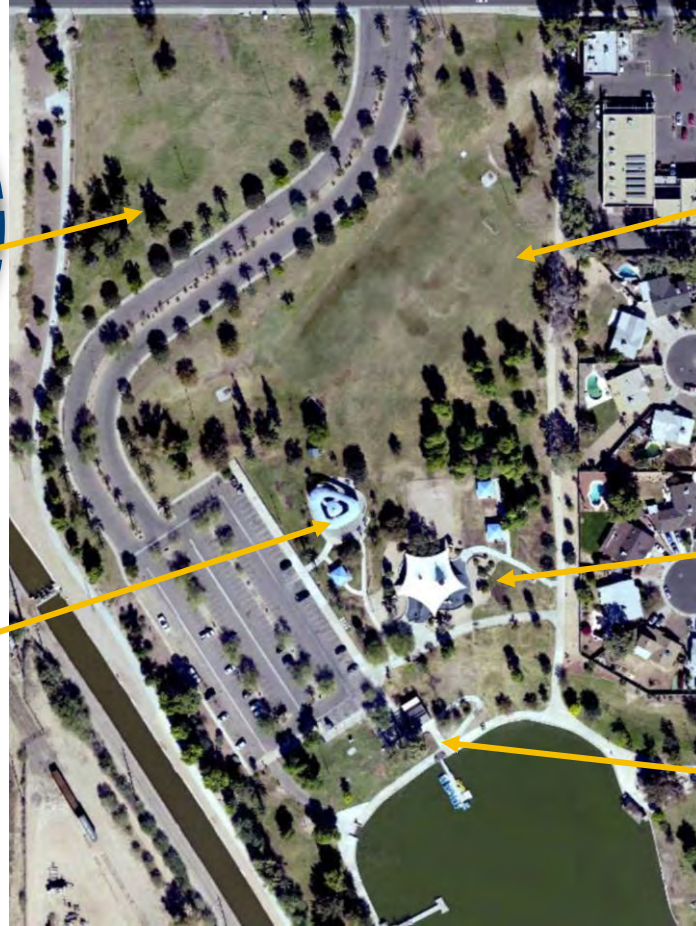

Kiwanis Park North Improvements

Concept Outreach

Kiwanis North Vicinity Context

The North Park Zone is a 17-acre section of Kiwanis that has been assessed in the Kiwanis management plan and identified to receive upgrades and additional amenities.

Priority Improvement Locations

- Northwest hill designated for new dog park
- Expanded fully inclusive playground
- Lake restroom & concession area renovation

Existing Kiwanis North Character

Inclusive Playground Examples